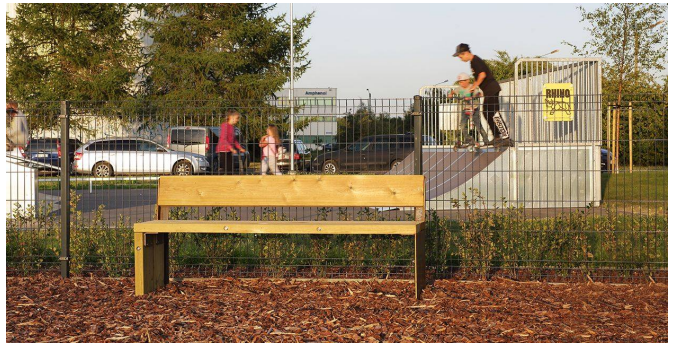

V. | Die ständige Verbesserung unserer Produkte kann zur Änderung einiger technischer Eigenschaften führen