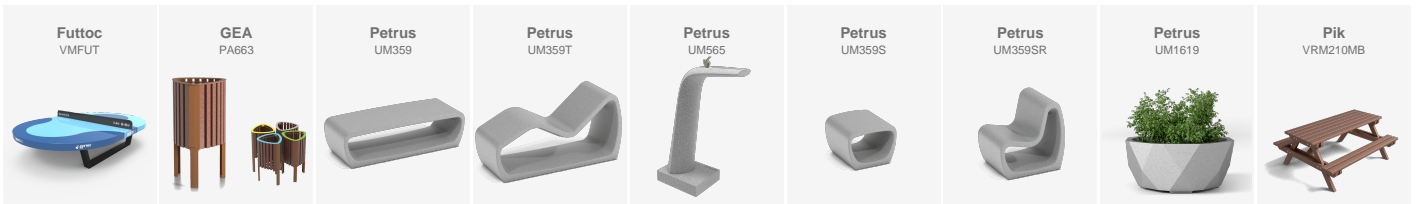

V. | Die ständige Verbesserung unserer Produkte kann zur Änderung einiger technischer Eigenschaften führen