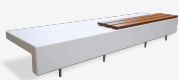

El Vellón is reborn in style thanks to the ELA MAD benches of white concrete and Petrus fountains, merging functionality and elegance to beautify the city.

V. | Die ständige Verbesserung unserer Produkte kann zur Änderung einiger technischer Eigenschaften führen