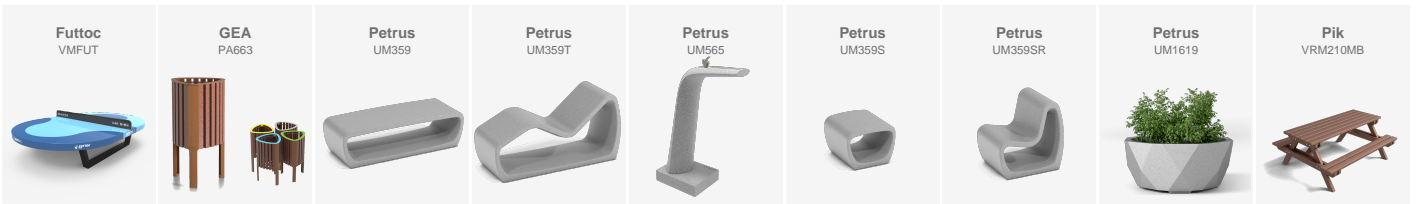

V. | Die ständige Verbesserung unserer Produkte kann zur Änderung einiger technischer Eigenschaften führen