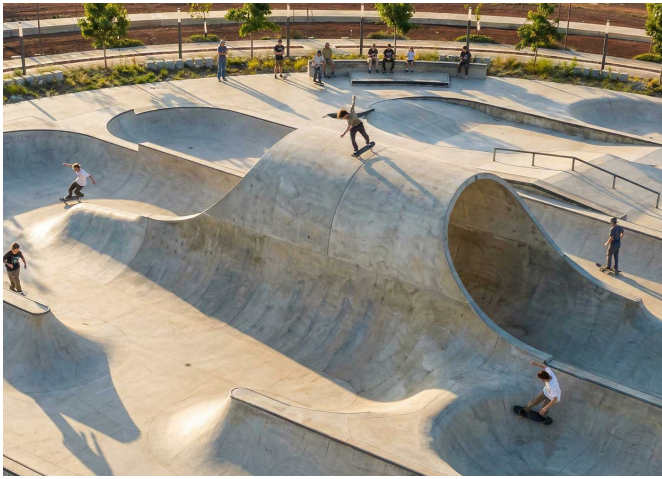

V. | Die ständige Verbesserung unserer Produkte kann zur Änderung einiger technischer Eigenschaften führen

BENITO

info@benito.com
tel. 93 852 1000