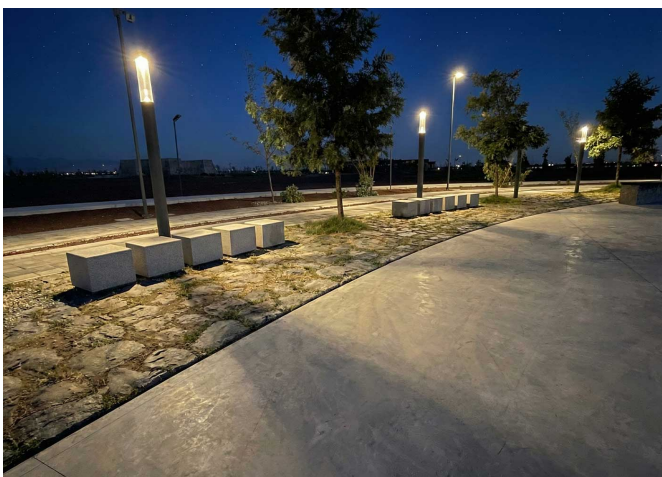

V. | Die ständige Verbesserung unserer Produkte kann zur Änderung einiger technischer Eigenschaften führen

BENITO

info@benito.com
tel. 93 852 1000