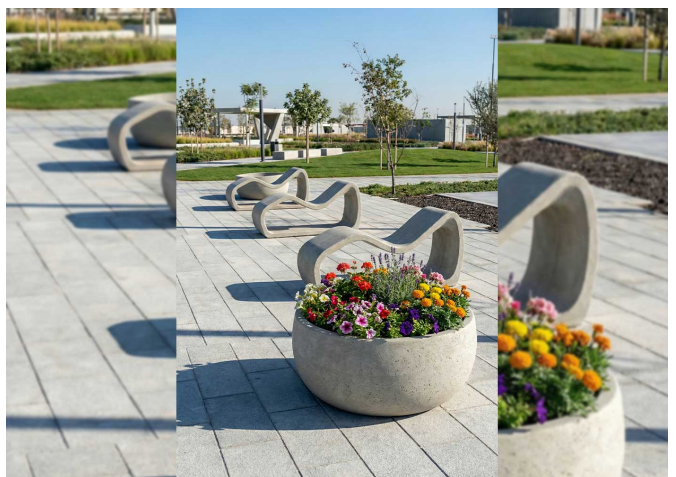

V. | Die ständige Verbesserung unserer Produkte kann zur Änderung einiger technischer Eigenschaften führen

BENITO

info@benito.com
tel. 93 852 1000