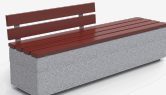

In Bucharest, the Kube bench/planter and Taulat tree guard were installed to improve urban space, protect trees, and create a more sustainable, pleasant environment.

Kube
UM372J

Taulat
A27A

BENITO

info@benito.com
tel. 93 852 1000

Dalia
H314

Kube
UM372M

Kube Plus
UM372LP

Taulat
A27A