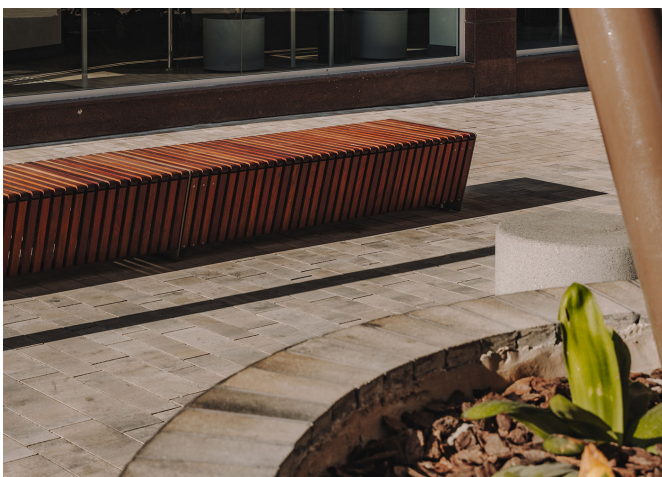

V. | Die ständige Verbesserung unserer Produkte kann zur Änderung einiger technischer Eigenschaften führen