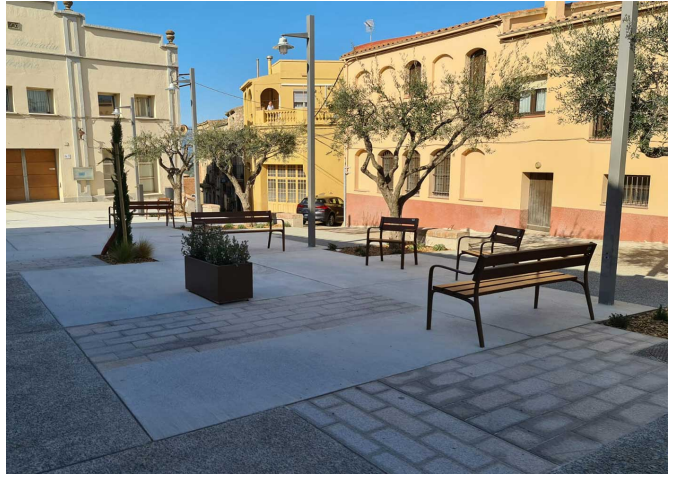

V. | The constant improvement and evolution of our products may result in some modifications of the technical specifications and characteristics of the products without prior notice.