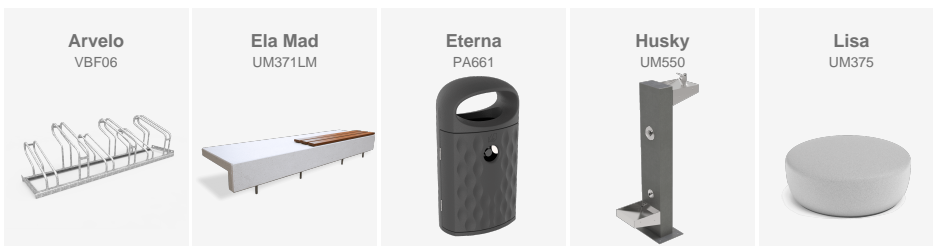

BENITO street furniture in the new retail park Los Patios de Azahara in Córdoba.

Córdoba (Spain)

BENITO street furniture in the new retail park Los Patios de Azahara in Córdoba.

The new retail park Los Patios de Azahara in Córdoba now has **BENITO street furniture**, more precisely Ela Mad benches and Lisa chairs. These models stand out for their minimalist and architectural design, and are made of precast textured granite grey concrete.

It also has Eterna bins made of 4mm thick high density polyethylene, textured forge black finish. This product is resistant to UV rays, chemical agents and impacts, and includes a stainless steel cigarette stubber. Finally, Arvelo bike racks and Husky fountains with two taps, one of which is adapted for dogs, have been installed.