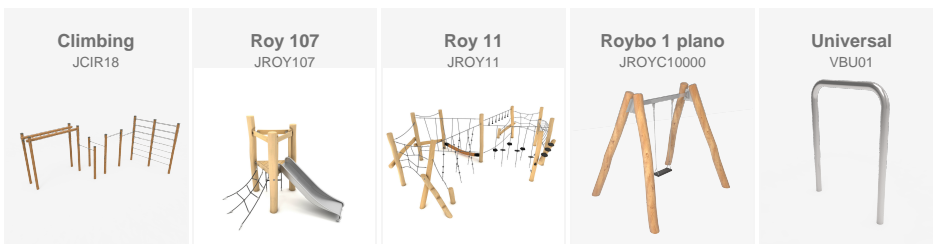

New Parc Mediterrània at the Port of Tarragona, a renaturalised space with play, sports and leisure areas that strengthen the connection between the port and the city.

Tarragona (Spain)

New Parc Mediterrània at the Port of Tarragona, a renaturalised space with play, sports and leisure areas that strengthen the connection between the port and the city.

BENITO contributed to the project with the installation of a **playground made from robinia hardwood**, a durable material that integrates naturally into the landscape. The area includes **ROY 11 balance structures, ROY 107 modular play units and swings**, designed to encourage activity, exploration and shared play.