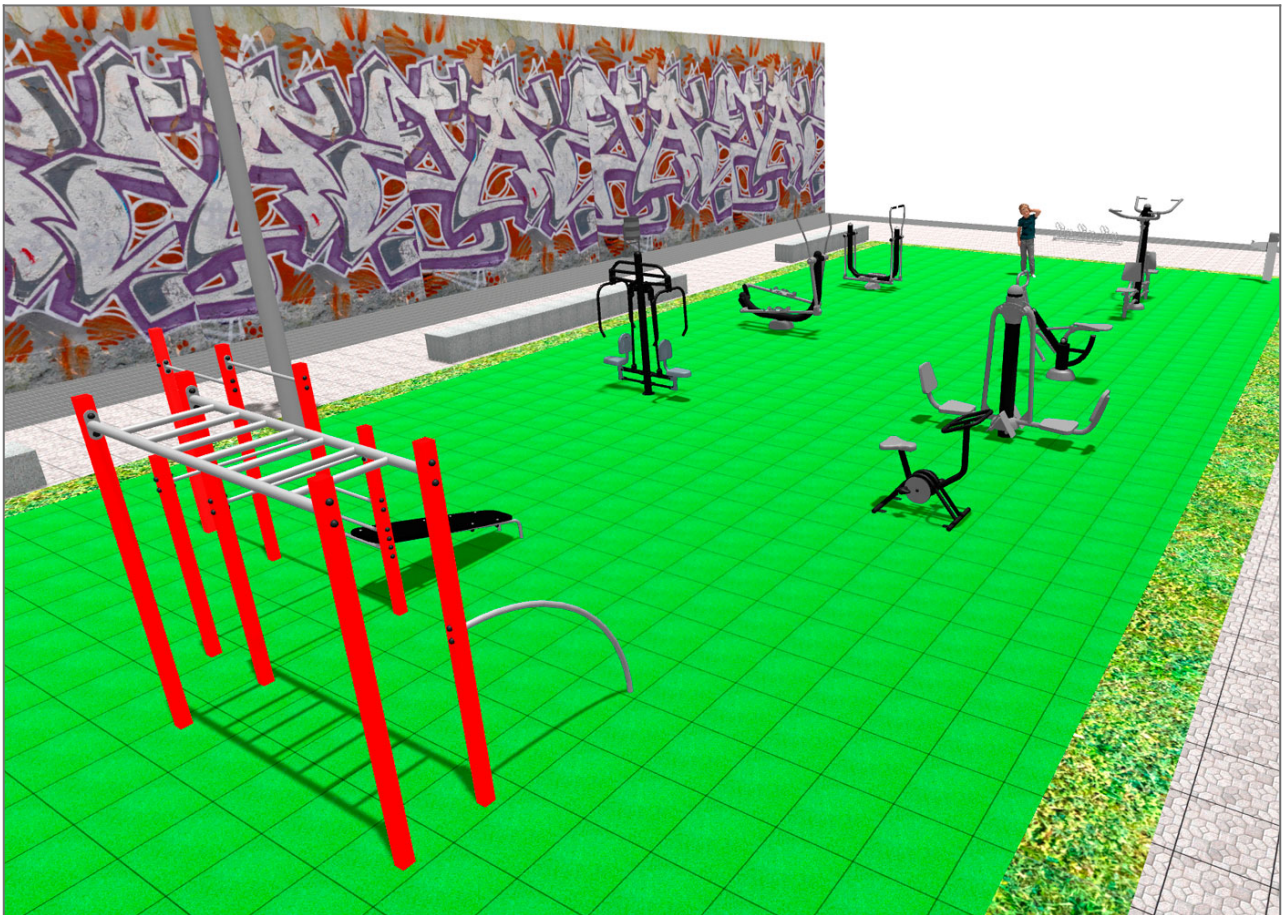

| Product | Description |
|--|--|
| <p>JSA002N</p>  | <p>Extension The healthy elements manufactured by BENITO enable people to exercise in both public and private spaces, increasing their well-being and quality of life while boosting health and social relations. - Health functions: improving cardiovascular and respiratory functions, strengthening muscles and enhancing agility, flexibility and coordination of movements. - Social functions: creating leisure activities, promoting social integration and a more intensive recreational use of public spaces.</p> <p>Data Sheet Certificate</p> |
| <p>JSA003N</p>  | <p>Chest Press BENITO's healthy elements allow older people and adults to practice sports in both public and private spaces, allowing people to increase their well-being and quality of life, promoting health and social relationships. - Health functions, cardiovascular and respiratory improvement, muscle strengthening, agility, flexibility and coordination of movements. - Social functions , creation of leisure activities, promoting social integration, and greater recreational use of public spaces.</p> <p>Data Sheet Certificate</p> |
| <p>JSA006N</p>  | <p>Climber BENITO's healthy elements allow older people and adults to practice sports in both public and private spaces, allowing people to increase their well-being and quality of life, promoting health and social relationships. - Health functions , cardiovascular and respiratory improvement, muscle strengthening, agility, flexibility and coordination of movements. - Social functions , creation of leisure activities, promoting social integration, and greater recreational use of public spaces.</p> <p>Data Sheet Certificate</p> |
| <p>JSA010N</p>  | <p>Pull Down BENITO's healthy elements allow older people and adults to practice sports in both public and private spaces, allowing people to increase their well-being and quality of life, promoting health and social relationships. - Health functions , cardiovascular and respiratory improvement, muscle strengthening, agility, flexibility and coordination of movements. - Social functions , creation of leisure activities, promoting social integration, and greater recreational use of public spaces.</p> <p>Data Sheet Certificate</p> |
| <p>JSA014N</p>  | <p>Eliptic The healthy elements manufactured by BENITO enable people to exercise in both public and private spaces, increasing their well-being and quality of life while boosting health and social relations. - Health functions: improving cardiovascular and respiratory functions, strengthening muscles and enhancing agility, flexibility and coordination of movements. - Social functions: creating leisure activities, promoting social integration and a more intensive recreational use of public spaces.</p> <p>Data Sheet Certificate</p> |
| <p>JCIR23H</p>  | <p>Workfit Pro L BENITO designs and manufactures sports and leisure spaces for exercising and enjoying the outdoors without limitations. Work-fit PRO is a professional product aimed at people who want to perform intensive exercise to strengthen body and mind . Each of the designed models contains several elements to allow for diverse and complete exercises to develop complete physical fitness.</p> <p>Data Sheet Certificate</p> |