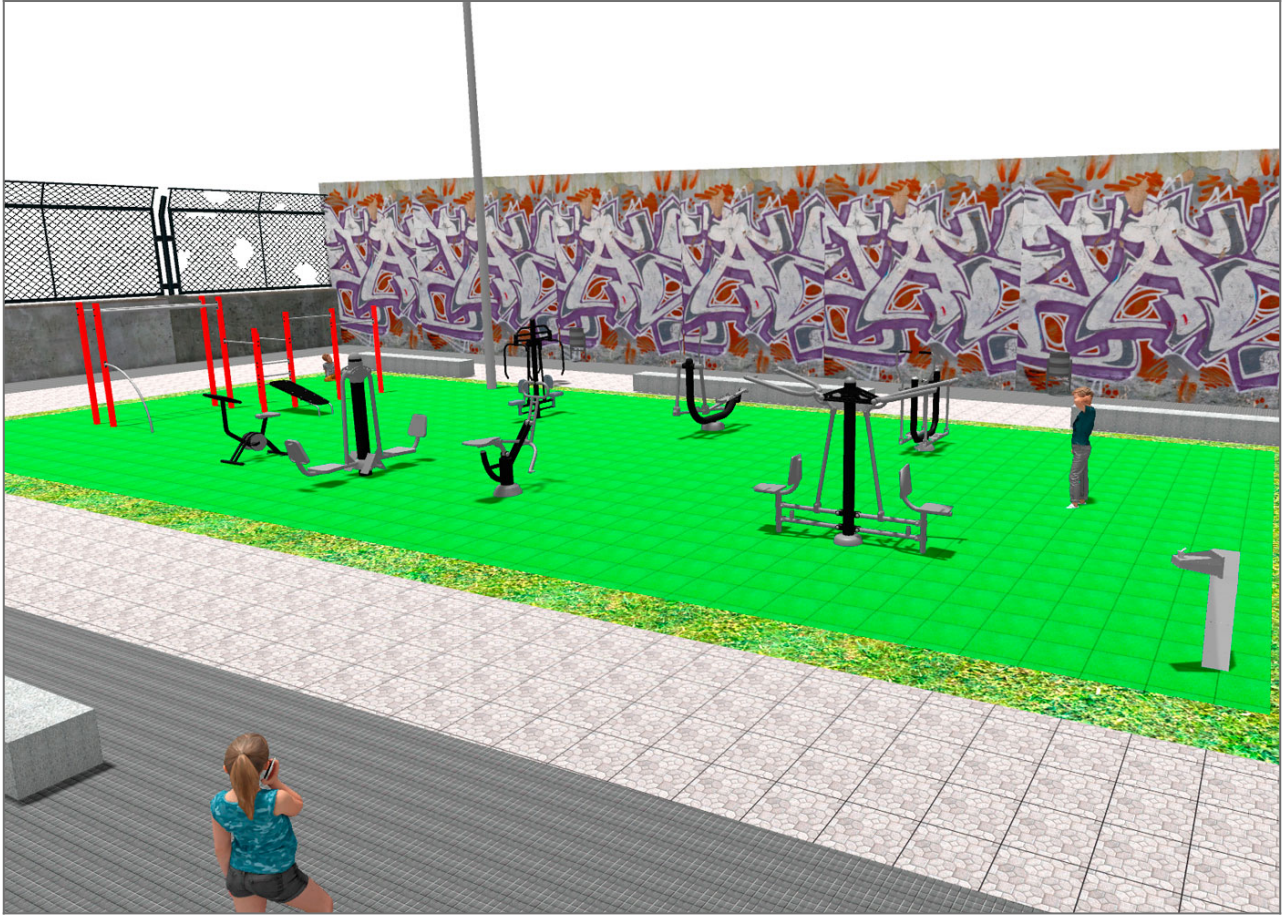

| Product | Description |
|--|--|
| <p>JSA002N</p>  | <p>Extension The healthy elements manufactured by BENITO enable people to exercise in both public and private spaces, increasing their well-being and quality of life while boosting health and social relations. - Health functions: improving cardiovascular and respiratory functions, strengthening muscles and enhancing agility, flexibility and coordination of movements. - Social functions: creating leisure activities, promoting social integration and a more intensive recreational use of public spaces.</p> <p>Data Sheet Certificate</p> |
| <p>JSA003N</p>  | <p>Chest Press BENITO's healthy elements allow older people and adults to practice sports in both public and private spaces, allowing people to increase their well-being and quality of life, promoting health and social relationships. - Health functions, cardiovascular and respiratory improvement, muscle strengthening, agility, flexibility and coordination of movements. - Social functions , creation of leisure activities, promoting social integration, and greater recreational use of public spaces.</p> <p>Data Sheet Certificate</p> |
| <p>JSA006N</p>  | <p>Climber BENITO's healthy elements allow older people and adults to practice sports in both public and private spaces, allowing people to increase their well-being and quality of life, promoting health and social relationships. - Health functions , cardiovascular and respiratory improvement, muscle strengthening, agility, flexibility and coordination of movements. - Social functions , creation of leisure activities, promoting social integration, and greater recreational use of public spaces.</p> <p>Data Sheet Certificate</p> |
| <p>JSA010N</p>  | <p>Pull Down BENITO's healthy elements allow older people and adults to practice sports in both public and private spaces, allowing people to increase their well-being and quality of life, promoting health and social relationships. - Health functions , cardiovascular and respiratory improvement, muscle strengthening, agility, flexibility and coordination of movements. - Social functions , creation of leisure activities, promoting social integration, and greater recreational use of public spaces.</p> <p>Data Sheet Certificate</p> |
| <p>JSA014N</p>  | <p>Eliptic The healthy elements manufactured by BENITO enable people to exercise in both public and private spaces, increasing their well-being and quality of life while boosting health and social relations. - Health functions: improving cardiovascular and respiratory functions, strengthening muscles and enhancing agility, flexibility and coordination of movements. - Social functions: creating leisure activities, promoting social integration and a more intensive recreational use of public spaces.</p> <p>Data Sheet Certificate</p> |
| <p>JCIR23H</p>  | <p>Workfit Pro L BENITO designs and manufactures sports and leisure spaces for exercising and enjoying the outdoors without limitations. Work-fit PRO is a professional product aimed at people who want to perform intensive exercise to strengthen body and mind . Each of the designed models contains several elements to allow for diverse and complete exercises to develop complete physical fitness.</p> <p>Data Sheet Certificate</p> |