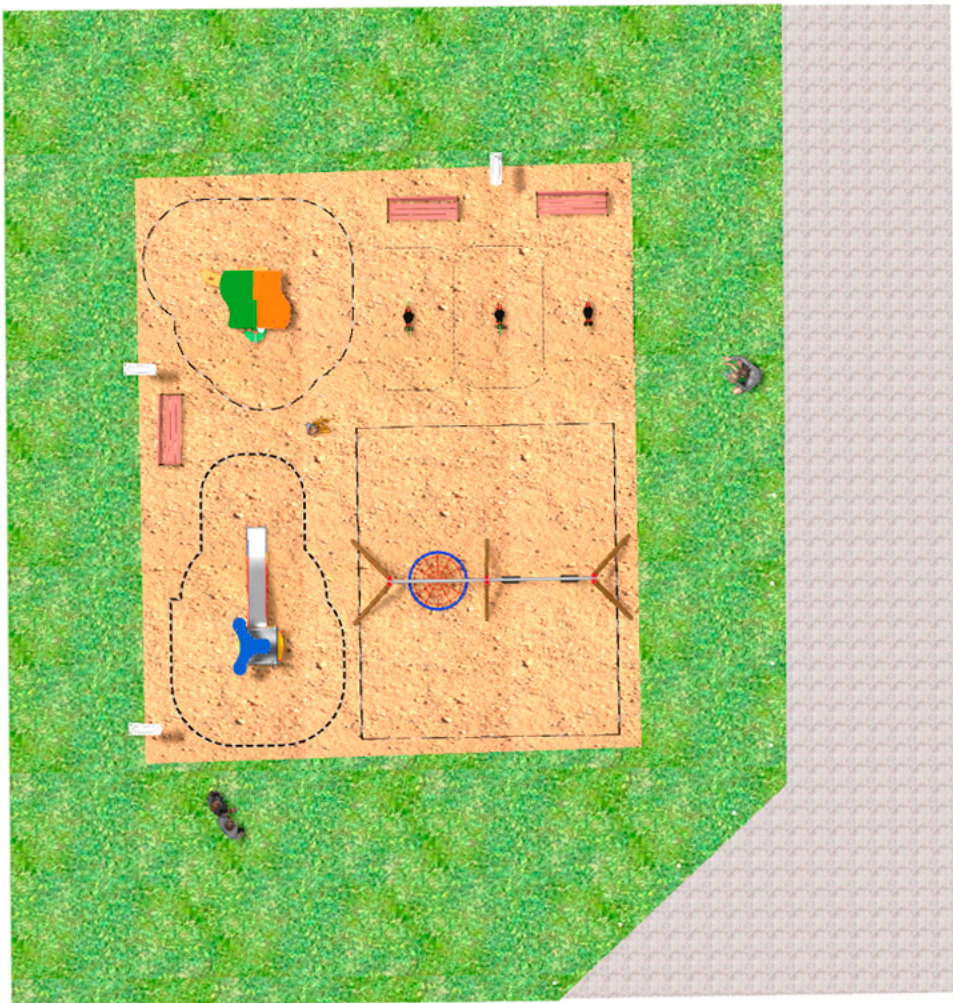

Project

PROJ-025-2018

Surface: 115 m²

Email: info@benito.com

Telephone: +34 93 852 1000

BENITO
-Playground Equipment

BENITO
-Playground Equipment

Product	Description
<p data-bbox="172 159 268 185">JK001B</p> 	<p data-bbox="363 159 459 185">Klasik 1</p> <p data-bbox="363 188 1449 246">If you like wooden elements, the KLASIK collection is made for you. Playability, great challenges and colours for all.</p> <p data-bbox="363 275 718 302">Data Sheet JK001B Certificate</p>
<p data-bbox="172 427 268 454">JFS103</p> 	<p data-bbox="363 427 459 454">Donkey</p> <p data-bbox="363 456 1417 515">Fun and educative spring swing for children. Made of resistant materials according to the EN1176 standard.</p> <p data-bbox="363 544 885 571">Data Sheet Certificate Certificate Conformity</p>
<p data-bbox="159 696 280 723">JL2320010</p> 	<p data-bbox="363 696 475 723">Combo 6</p> <p data-bbox="363 725 1481 784">Swings for children made of different materials such as wood and steel. Resistant to abrasion, corrosion and bad weather conditions.</p> <p data-bbox="363 813 885 840">Data Sheet Certificate Certificate Conformity</p>
<p data-bbox="172 965 268 992">JCA01D</p> 	<p data-bbox="363 965 427 992">Wiki</p> <p data-bbox="363 994 1513 1052">To hide, gather, play... A little house with windows and tables is always a good option so that the little ones can have fun.</p> <p data-bbox="363 1081 630 1108">Data Sheet Certificate</p>