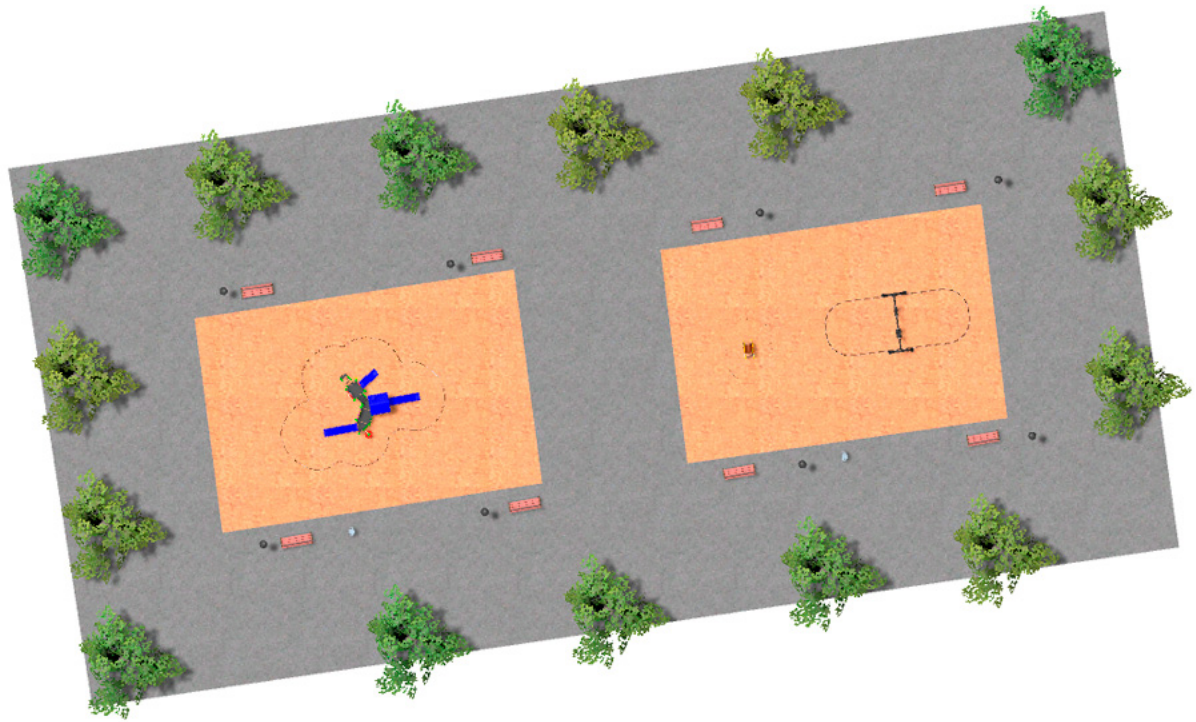

BENITO

–Playground Equipment

Project

PROJ-035-2018

Surface: 430 m²

Email: info@benito.com

Telephone: +34 93 852 1000

BENITO

-Playground Equipment

BENITO

-Playground Equipment

BENITO
-Playground Equipment

Product	Description
<p>JCF20</p> 	<p>Modus L The Modus collection includes large structures at a very competitive price. Made of powder painted metal posts and UV-resistant rotomoulding parts, which hardly deteriorate over time.</p> <p>Data Sheet JCF20 Certificate</p>
<p>JFS08</p> 	<p>Maia Fun and educative spring swing for children. Made of resistant materials according to the EN1176 standard.</p> <p>Data Sheet Certificate Certificate Conformity</p>
<p>JKSP11000</p> 	<p>Curvo Mixto Swings for children made of different materials such as wood and steel. Resistant to abrasion, corrosion and bad weather conditions.</p> <p>Data Sheet Certificate Certificate Conformity</p>