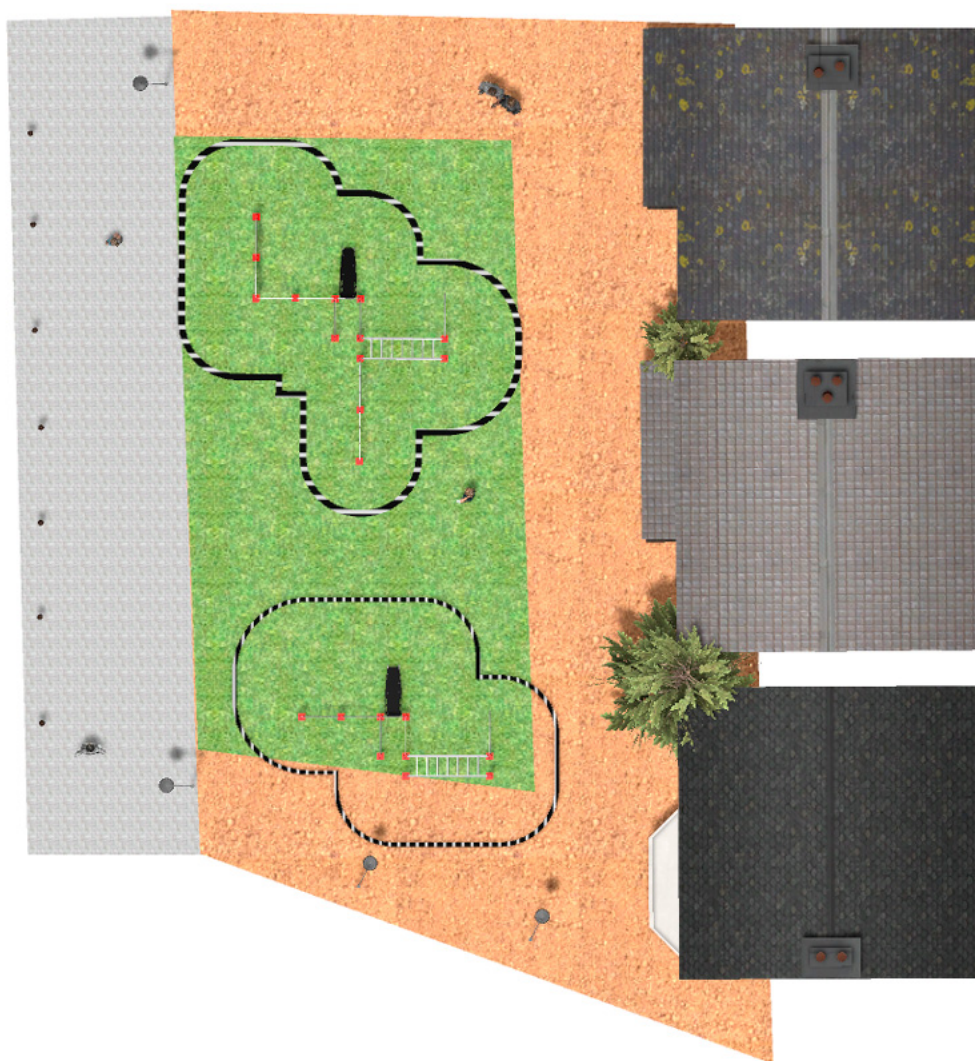

# BENITO

-Playground Equipment

## Project

PROJ-054-2018

Surface: 160 m<sup>2</sup>

Email: [info@benito.com](mailto:info@benito.com)

Telephone: +34 93 852 1000

**BENITO**  
-Playground Equipment

**BENITO**  
-Playground Equipment

**BENITO**  
-Playground Equipment

Product	Description
<p data-bbox="172 161 271 183">JCIR21H</p> 	<p data-bbox="367 161 555 183"><b>Workfit Pro XXL</b></p> <p data-bbox="367 190 1455 273">BENITO designs and manufactures sports and leisure areas for exercising and enjoying the outdoors. Work-fit PRO is a professional product intended for people who want to do <b>intensive exercise to strengthen their mind and body.</b></p> <p data-bbox="367 280 1471 331">Each model includes several elements to do different comprehensive exercises thus developing a good physical condition.</p> <p data-bbox="367 362 625 385"><a href="#">Data Sheet</a> <a href="#">Certificate</a></p>
<p data-bbox="172 430 271 452">JCIR23H</p> 	<p data-bbox="367 430 523 452"><b>Workfit Pro L</b></p> <p data-bbox="367 459 1465 510">BENITO designs and manufactures sports and leisure spaces for exercising and enjoying the outdoors without limitations.</p> <p data-bbox="367 517 1436 568">Work-fit PRO is a professional product aimed at people who want to perform <b>intensive exercise to strengthen body and mind .</b></p> <p data-bbox="367 575 1465 627">Each of the designed models contains several elements to allow for diverse and complete exercises to develop complete physical fitness.</p> <p data-bbox="367 658 625 680"><a href="#">Data Sheet</a> <a href="#">Certificate</a></p>