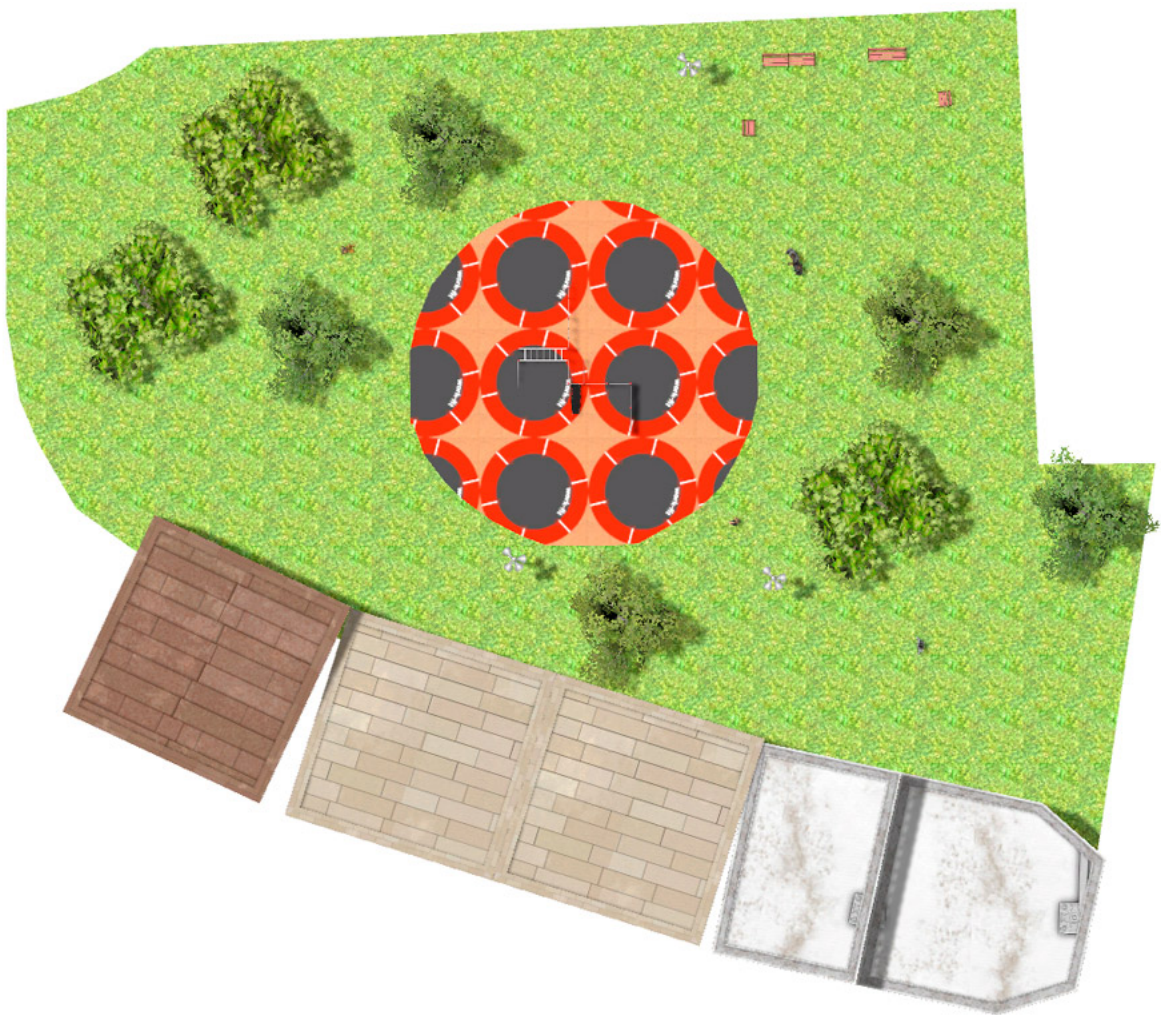

BENITO

-Playground Equipment

Project

PROJ-062-2018

Surface: 255 m²

Email: info@benito.com

Telephone: +34 93 852 1000

BENITO
-Playground Equipment

BENITO
-Playground Equipment

BENITO

-Playground Equipment

Product	Description
<p data-bbox="172 159 272 185">JCIR21H</p> 	<p data-bbox="368 159 555 185">Workfit Pro XXL</p> <p data-bbox="368 190 1453 275">BENITO designs and manufactures sports and leisure areas for exercising and enjoying the outdoors. Work-fit PRO is a professional product intended for people who want to do intensive exercise to strengthen their mind and body.</p> <p data-bbox="368 280 1469 333">Each model includes several elements to do different comprehensive exercises thus developing a good physical condition.</p> <p data-bbox="368 360 627 387">Data Sheet Certificate</p>