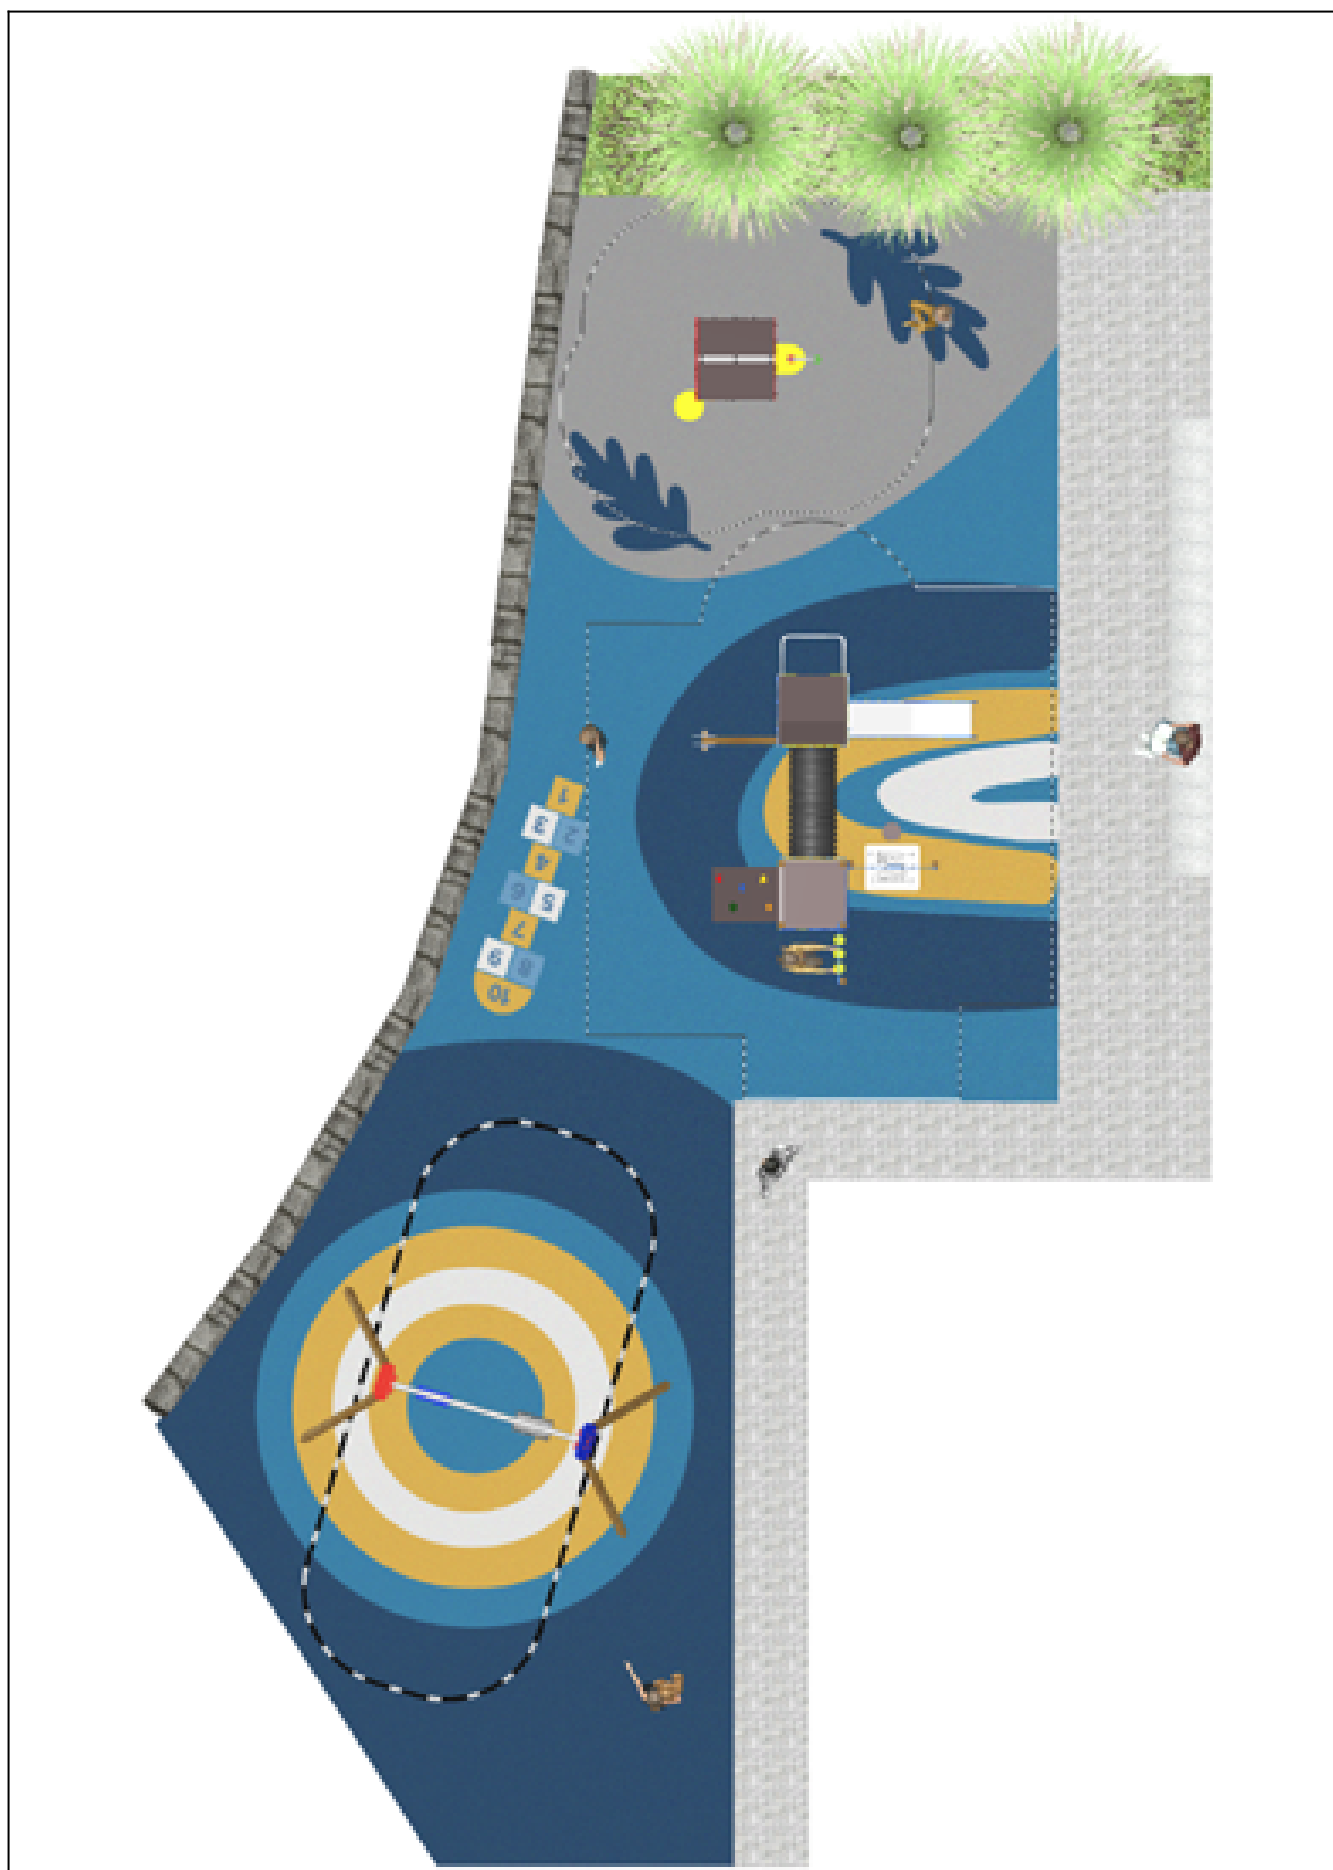

## Project

PROJ-128-2022

Surface: 145 m<sup>2</sup>

Email: [info@benito.com](mailto:info@benito.com)

Telephone: +34 93 852 1000

**BENITO**  
-Playground Equipment

**BENITO**  
-Playground Equipment

**BENITO**  
-Playground Equipment

**BENITO**  
-Playground Equipment

Product	Description
<p>JCC</p> 	<p><b>Caucho Continuo</b>  High-quality, non-slip, non-toxic, and eco-friendly rubber, RECYCLED AND RECYCLABLE. Our continuous rubber flooring is manufactured using high-quality materials in accordance with current European safety standard EN-1177.</p> <p><a href="#">Data Sheet JCC</a></p>
<p>JEDU01</p> 	<p><b>Vila</b>  The EDUCA collection for the youngest ones: play and learn. Recognising farm animals.</p> <p><a href="#">Data Sheet JEDU01</a> <a href="#">Certificate</a></p>
<p>JEDU07</p> 	<p><b>Rayo</b>  The EDUCA collection for little ones: play and learn. Begin to familiarise themselves with the weather: rain, sun, clouds... Very clear concepts for an adult but a very interesting discovery for little ones.</p> <p><a href="#">Data Sheet</a> <a href="#">Certificate</a></p>
<p>JL1511000</p> 	<p><b>MADERA 1 Flat 1 Cradle</b>  Swings for children made of different materials such as wood and steel. Resistant to abrasion, corrosion and bad weather conditions.</p> <p><a href="#">Data Sheet JL1511000</a> <a href="#">Certificate</a> <a href="#">Certificate Conformity</a></p>