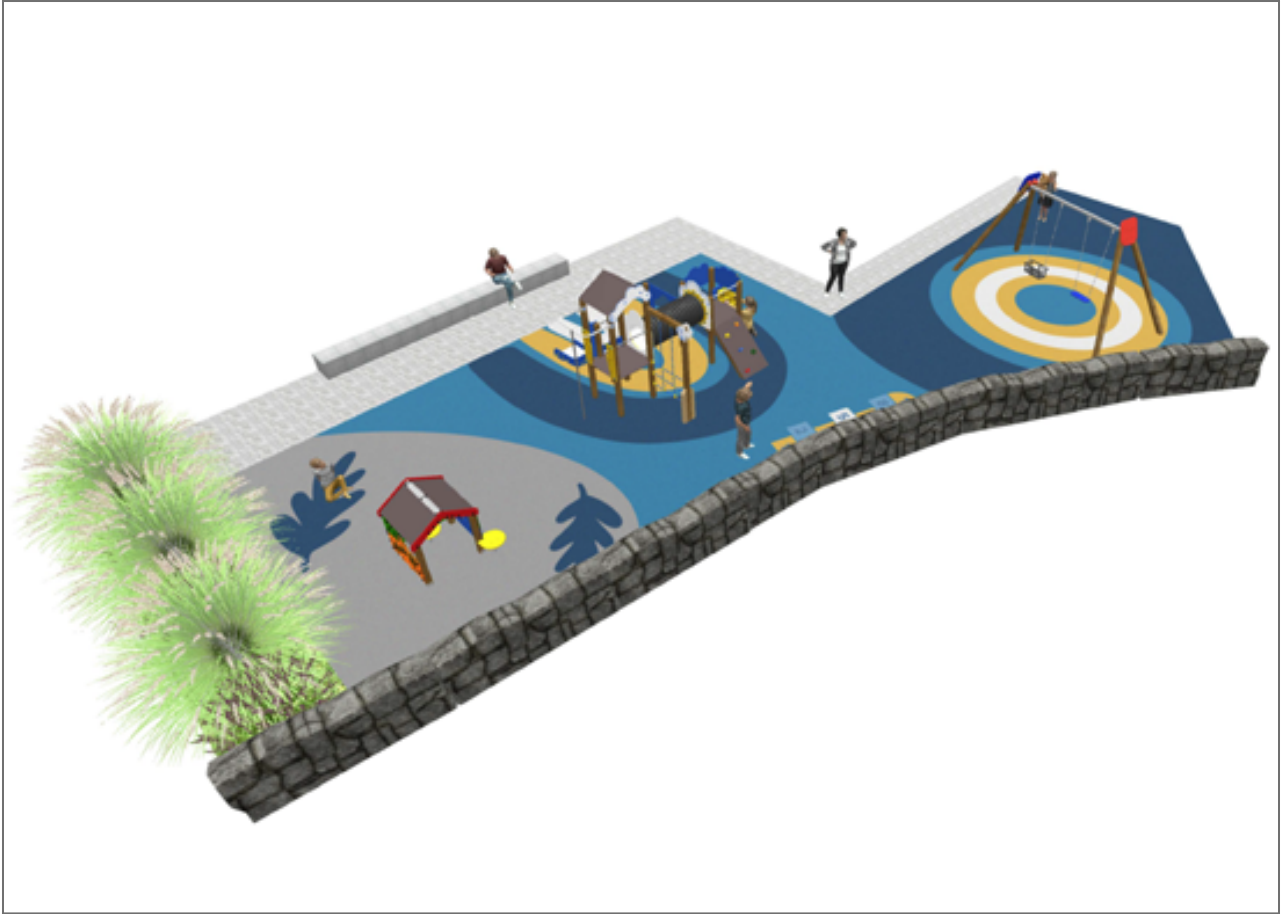

## Project

PROJ-128-2022

Surface: 145 m<sup>2</sup>

Email: [info@benito.com](mailto:info@benito.com)

Telephone: +34 93 852 1000

**BENITO**  
-Playground Equipment

**BENITO**  
-Playground Equipment

**BENITO**  
-Playground Equipment

**BENITO**  
-Playground Equipment

Product	Description
<p>JCC</p> 	<p><b>Caucho Continuo</b>  High-quality, non-slip, non-toxic, and eco-friendly rubber, RECYCLED AND RECYCLABLE. Our continuous rubber flooring is manufactured using high-quality materials in accordance with current European safety standard EN-1177.</p> <p><a href="#">Data Sheet JCC</a></p>
<p>JEDU01</p> 	<p><b>Vila</b>  The EDUCA collection for the youngest ones: play and learn. Recognising farm animals.</p> <p><a href="#">Data Sheet JEDU01</a> <a href="#">Certificate</a></p>
<p>JEDU07</p> 	<p><b>Rayo</b>  The EDUCA collection for little ones: play and learn. Begin to familiarise themselves with the weather: rain, sun, clouds... Very clear concepts for an adult but a very interesting discovery for little ones.</p> <p><a href="#">Data Sheet</a> <a href="#">Certificate</a></p>
<p>JL1511000</p> 	<p><b>MADERA 1 Flat 1 Cradle</b>  Swings for children made of different materials such as wood and steel. Resistant to abrasion, corrosion and bad weather conditions.</p> <p><a href="#">Data Sheet JL1511000</a> <a href="#">Certificate</a> <a href="#">Certificate Conformity</a></p>