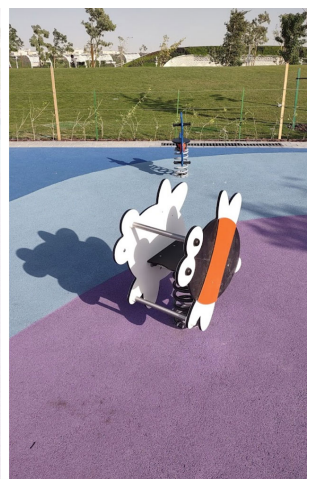

The constant improvement and evolution of our products may result in some modifications of the technical specifications and characteristics of the products without prior notice.