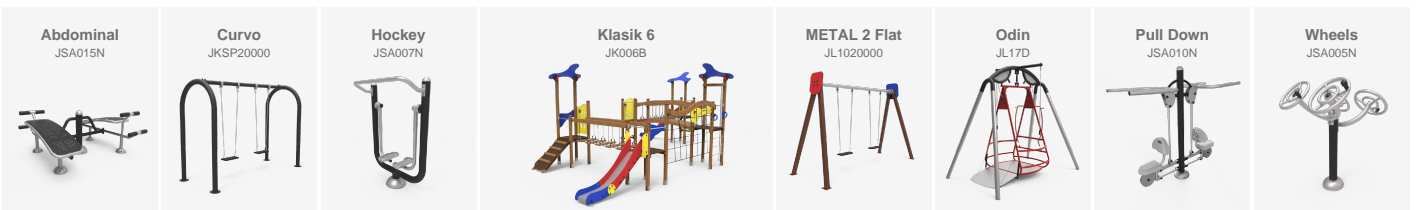

Rubí (Spain)

BENITO has installed two playgrounds and two exercise areas in the first park in the world with air-conditioned pedestrian tracks in Qatar.

Al Gharrafa Park is located in an area of about 50,000 m², which makes it a good place for visitors, residents and tourists; especially this year that Qatar is hosting the FIFA World Cup in November.

METAL 2 Flat
JL1020000

Piona
JFS09

The municipality of Rubí, located between Terrassa and Sant Cugat del Vallès, has created a new playground area.

The City Council opted for the **Klasik 5 modular set** with two slides united by a bridge, the **Piona double seesaw** and several swings among which we can find one with a **Nest inclusive seat**.