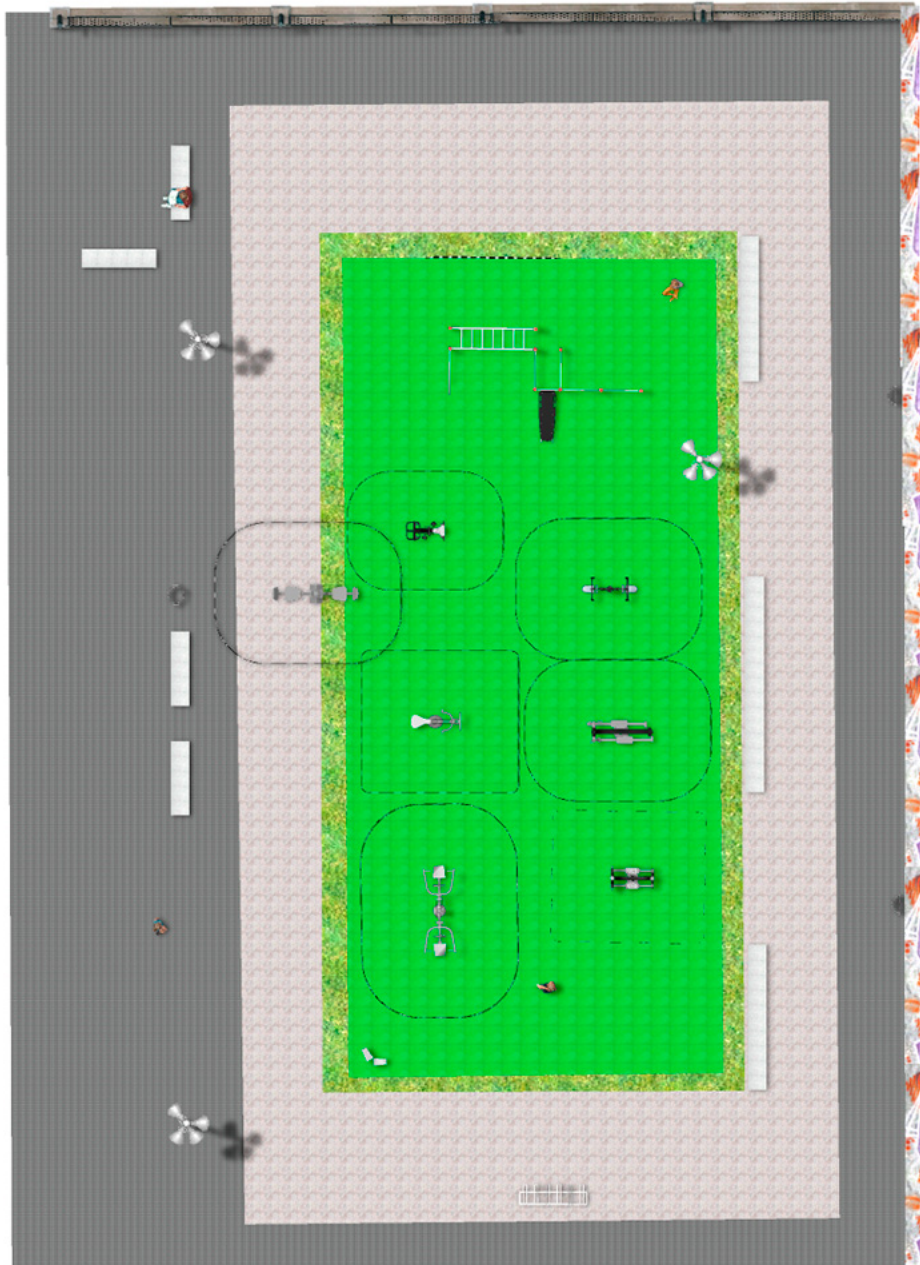

Project

PROJ-019-2018

Surface: 150 m²

Email: info@benito.com

Telephone: +34 93 852 1000

BENITO
-Playground Equipment

BENITO
-Playground Equipment

BENITO
-Playground Equipment