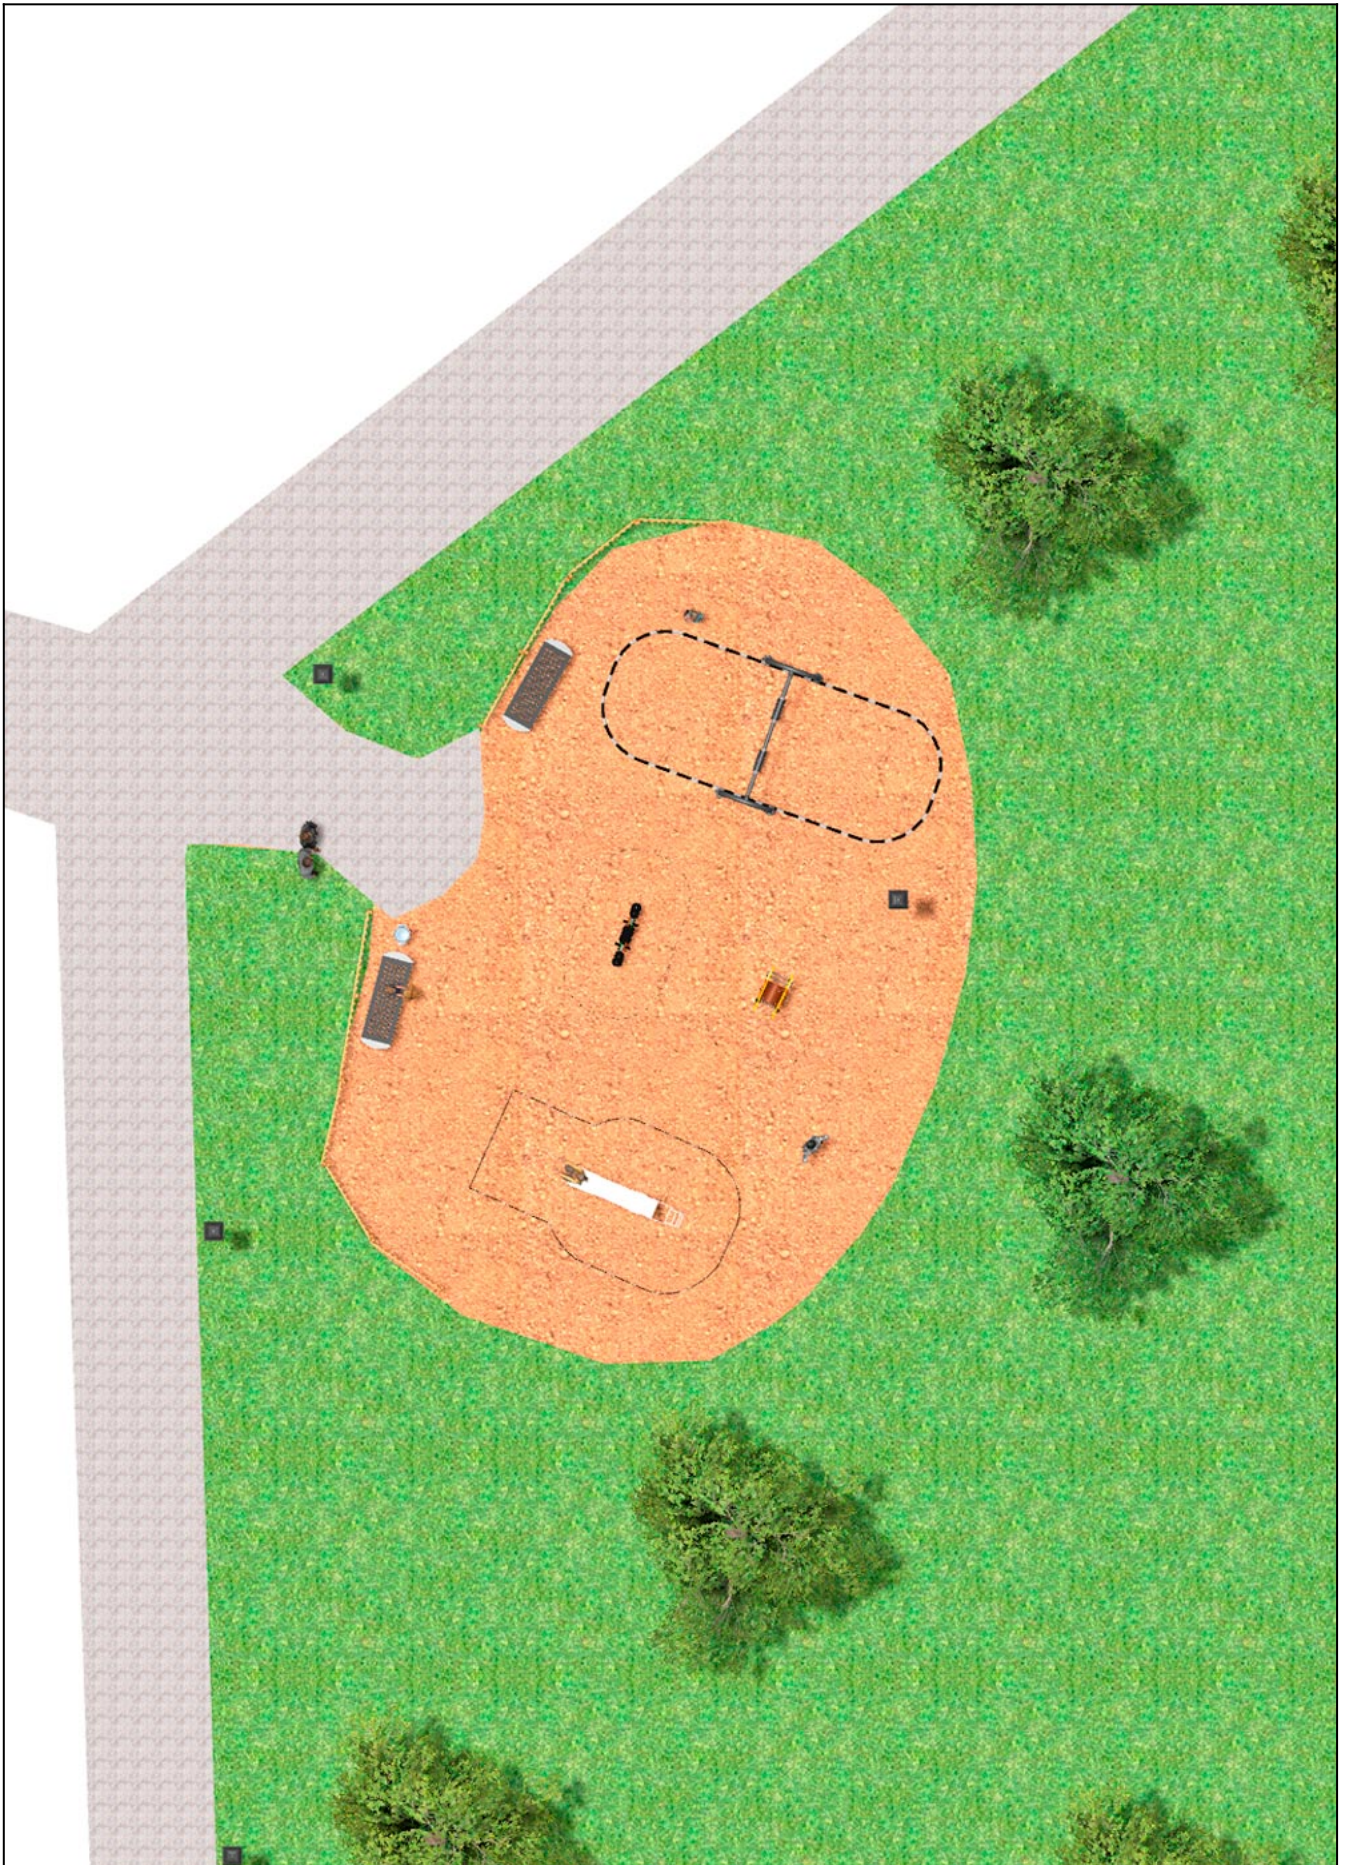

BENITO

-Playground Equipment

Project

PROJ-034-2018

Surface: 225 m²

Email: info@benito.com

Telephone: +34 93 852 1000

BENITO
-Playground Equipment

BENITO
-Playground Equipment

BENITO
-Playground Equipment

Product	Description
JT01 	<p>Cloud Panels, HDPE: high-density polyethylene characterised by its resistance to chemical abrasives. As a polymer, it is unaffected by corrosion. Due to its light elastic nature, it offers high resistance to impact, making it very difficult to break.</p> <p>Data Sheet Certificate Certificate Conformity</p>
JKSP20000 	<p>Curvo Swings for children made of different materials such as wood and steel. Resistant to abrasion, corrosion and bad weather conditions.</p> <p>Data Sheet JKSP20000 Certificate Certificate Conformity</p>
JFS08 	<p>Maia Fun and educative spring swing for children. Made of resistant materials according to the EN1176 standard.</p> <p>Data Sheet Certificate Certificate Conformity</p>
JFS02 	<p>Snoo Panels, HDPE: High-density polyethylene characterized by its resistance to chemical abrasives and unaffected by corrosion as it is a polymer. Due to its light, elastic nature, it offers high resistance to impact, making it very difficult to break.</p> <p>Data Sheet Certificate Certificate Conformity</p>