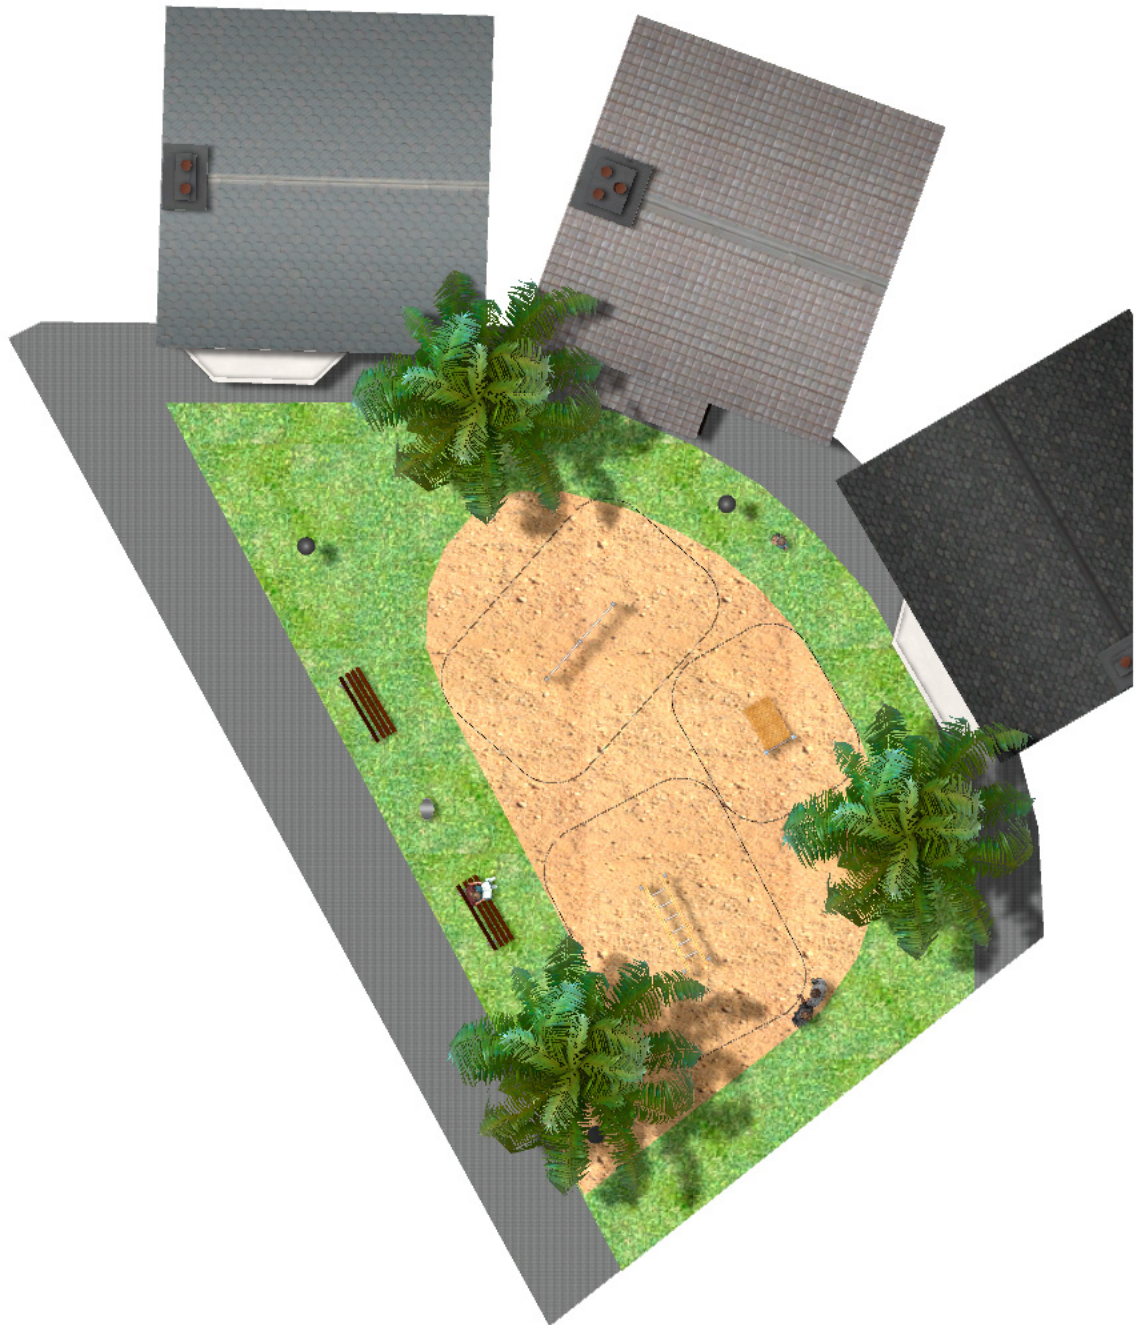

BENITO

-Playground Equipment

Project

PROJ-046-2018

Surface: 113 m²

Email: info@benito.com

Telephone: +34 93 852 1000

BENITO
-Playground Equipment

BENITO
-Playground Equipment

BENITO
-Playground Equipment

Product	Description
<p>JCIR02</p> 	<p>Abdominal The Work-fit range is complete and all elements can be perfectly combined to create a customised circuit. Work-fit allows you to combine walking or running with different exercises to maintain an active, healthy lifestyle. Work-fit is manufactured entirely from wood; it is therefore recommended to install it in natural environments.</p> <p>Data Sheet Certificate</p>
<p>JCIR03</p> 	<p>Wall Bars The Work-fit range is complete and all elements can be perfectly combined to create a customised circuit. Work-fit allows you to combine walking or running with different exercises to maintain an active, healthy lifestyle. Work-fit is manufactured entirely from wood; it is therefore recommended to install it in natural environments.</p> <p>Data Sheet Certificate</p>
<p>JCIR17</p> 	<p>Clinging The Work-fit range is complete and all elements can be perfectly combined to create a customized circuit based on the objectives for which it was designed. Work-fit allows you to perfectly combine walking or running with various exercises to maintain a healthy lifestyle. Work-fit is made entirely of wood, and for this reason, it is recommended to install it in natural environments.</p> <p>Data Sheet JCIR17 Certificate</p>