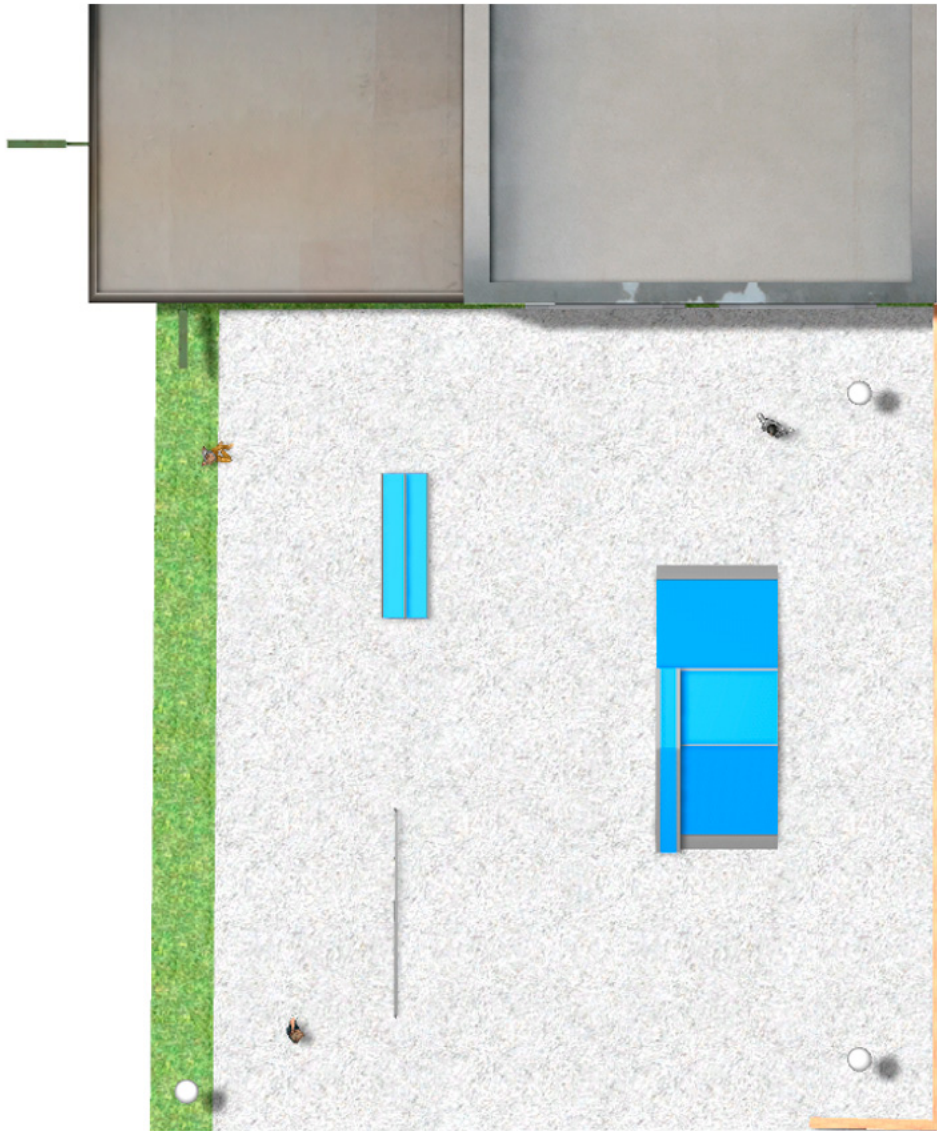

## Project

PROJ-047-2018

Surface: 250 m<sup>2</sup>

Email: [info@benito.com](mailto:info@benito.com)

Telephone: +34 93 852 1000

**BENITO**  
-Playground Equipment

**BENITO**  
-Playground Equipment

**BENITO**  
-Playground Equipment

Product	Description
<p data-bbox="140 161 300 188">JSK9025-KBS</p> 	<p data-bbox="363 161 622 188"><b>One side Curb Box 60</b></p> <p data-bbox="363 192 1497 300">The Skates elements are of modular construction that allows with the minimum effort the ability to modify the situation of the modules according to the criteria of each group of skaters. with minimum maintenance and 100% resistant to UVA rays, ice and impacts. Great adherence to the ground. The surface is not heated. Based on modular construction.</p> <p data-bbox="363 331 625 358"><a href="#">Data Sheet</a> <a href="#">Certificate</a></p>
<p data-bbox="156 430 284 456">JSK1052-K</p> 	<p data-bbox="363 430 478 456"><b>Trick Box</b></p> <p data-bbox="363 461 1497 568">The Skates elements are of modular construction that allows with the minimum effort the ability to modify the situation of the modules according to the criteria of each group of skaters. with minimum maintenance and 100% resistant to UVA rays, ice and impacts. Great adherence to the ground. The surface is not heated. Based on modular construction.</p> <p data-bbox="363 600 625 627"><a href="#">Data Sheet</a> <a href="#">Certificate</a></p>
<p data-bbox="156 698 284 725">JSK1048-C</p> 	<p data-bbox="363 698 440 725"><b>Rail C</b></p> <p data-bbox="363 730 1497 837">The Skates elements are of modular construction that allows with the minimum effort the ability to modify the situation of the modules according to the criteria of each group of skaters. with minimum maintenance and 100% resistant to UVA rays, ice and impacts. Great adherence to the ground. The surface is not heated. Based on modular construction.</p> <p data-bbox="363 869 625 896"><a href="#">Data Sheet</a> <a href="#">Certificate</a></p>