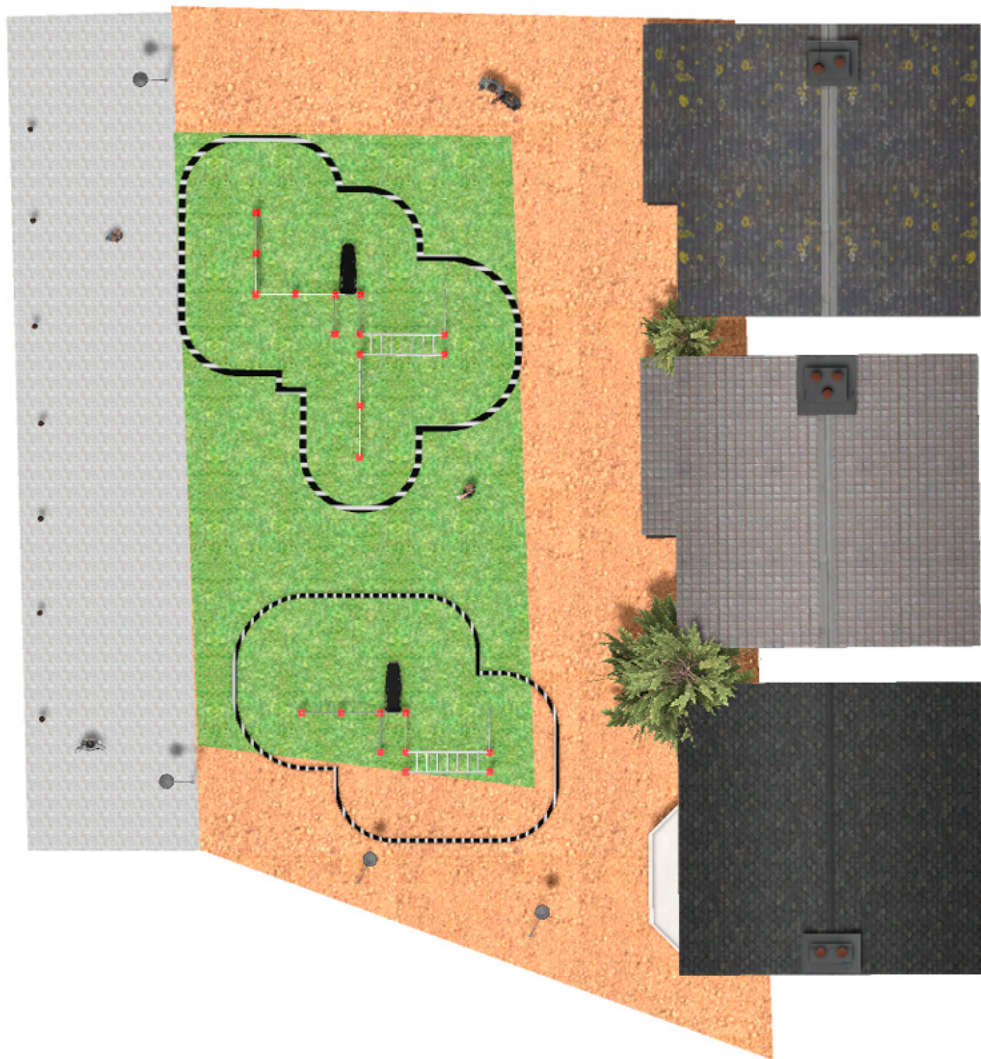

# BENITO

-Playground Equipment

## Project

PROJ-054-2018

Surface: 160 m<sup>2</sup>

Email: [info@benito.com](mailto:info@benito.com)

Telephone: +34 93 852 1000

**BENITO**  
-Playground Equipment

**BENITO**  
-Playground Equipment

**BENITO**  
-Playground Equipment

Product	Description
<p data-bbox="172 159 272 185">JCIR21H</p> 	<p data-bbox="368 159 555 185"><b>Workfit Pro XXL</b></p> <p data-bbox="368 190 1453 275">BENITO designs and manufactures sports and leisure areas for exercising and enjoying the outdoors. Work-fit PRO is a professional product intended for people who want to do <b>intensive exercise to strengthen their mind and body.</b></p> <p data-bbox="368 280 1469 333">Each model includes several elements to do different comprehensive exercises thus developing a good physical condition.</p> <p data-bbox="368 360 627 387"><a href="#">Data Sheet</a> <a href="#">Certificate</a></p>
<p data-bbox="172 427 272 454">JCIR23H</p> 	<p data-bbox="368 427 520 454"><b>Workfit Pro L</b></p> <p data-bbox="368 459 1461 512">BENITO designs and manufactures sports and leisure spaces for exercising and enjoying the outdoors without limitations.</p> <p data-bbox="368 517 1433 571">Work-fit PRO is a professional product aimed at people who want to perform <b>intensive exercise to strengthen body and mind .</b></p> <p data-bbox="368 575 1461 629">Each of the designed models contains several elements to allow for diverse and complete exercises to develop complete physical fitness.</p> <p data-bbox="368 656 627 683"><a href="#">Data Sheet</a> <a href="#">Certificate</a></p>