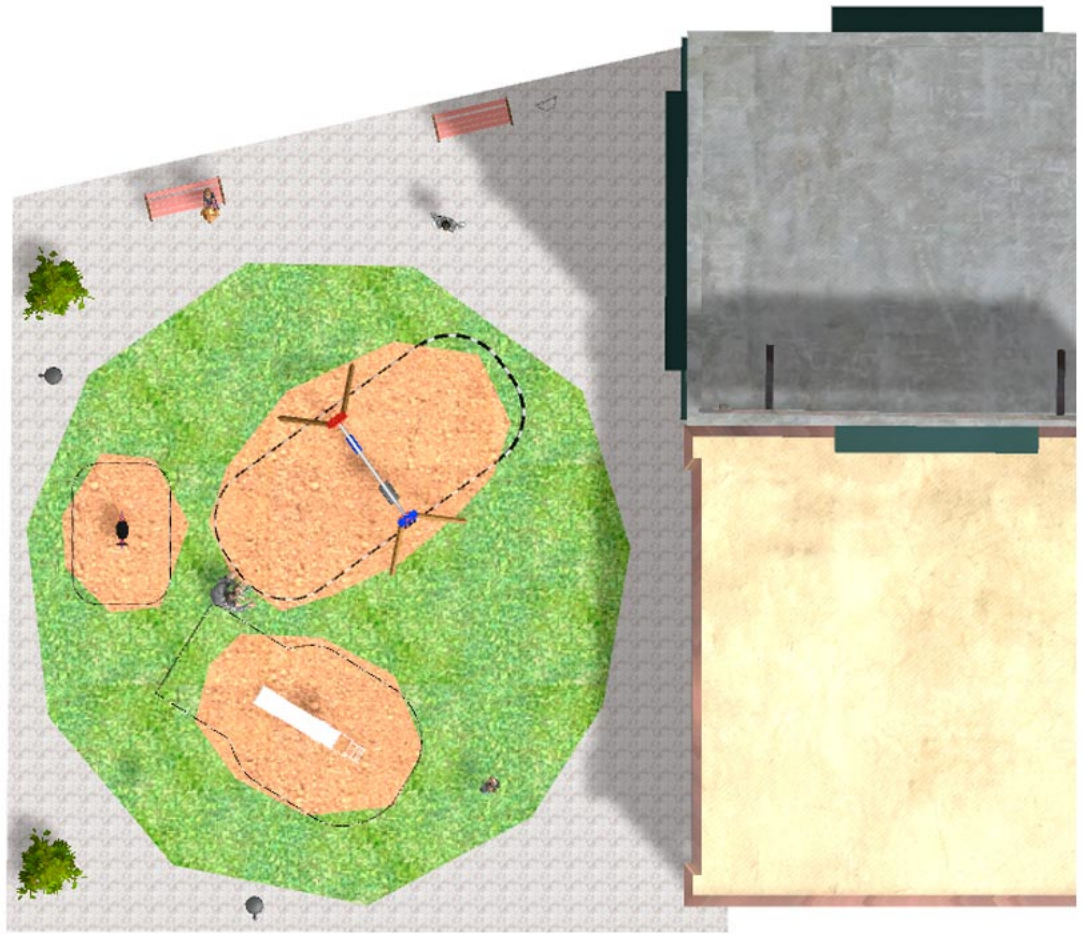

BENITO

-Playground Equipment

Project

PROJ-166-2021

Surface: 155 m²

Email: info@benito.com

Telephone: +34 93 852 1000

BENITO
-Playground Equipment

BENITO
-Playground Equipment

Product	Description
<p>JFS18</p> 	<p>Foca Fun and educative spring swing for children. Made of resistant materials according to the EN1176 standard.</p> <p>Data Sheet Certificate</p>
<p>JL1511000</p> 	<p>MADERA 1 Flat 1 Cradle Swings for children made of different materials such as wood and steel. Resistant to abrasion, corrosion and bad weather conditions.</p> <p>Data Sheet JL1511000 Certificate Certificate Conformity</p>
<p>JT01</p> 	<p>Cloud Panels, HDPE: high-density polyethylene characterised by its resistance to chemical abrasives. As a polymer, it is unaffected by corrosion. Due to its light elastic nature, it offers high resistance to impact, making it very difficult to break.</p> <p>Data Sheet Certificate Certificate Conformity</p>