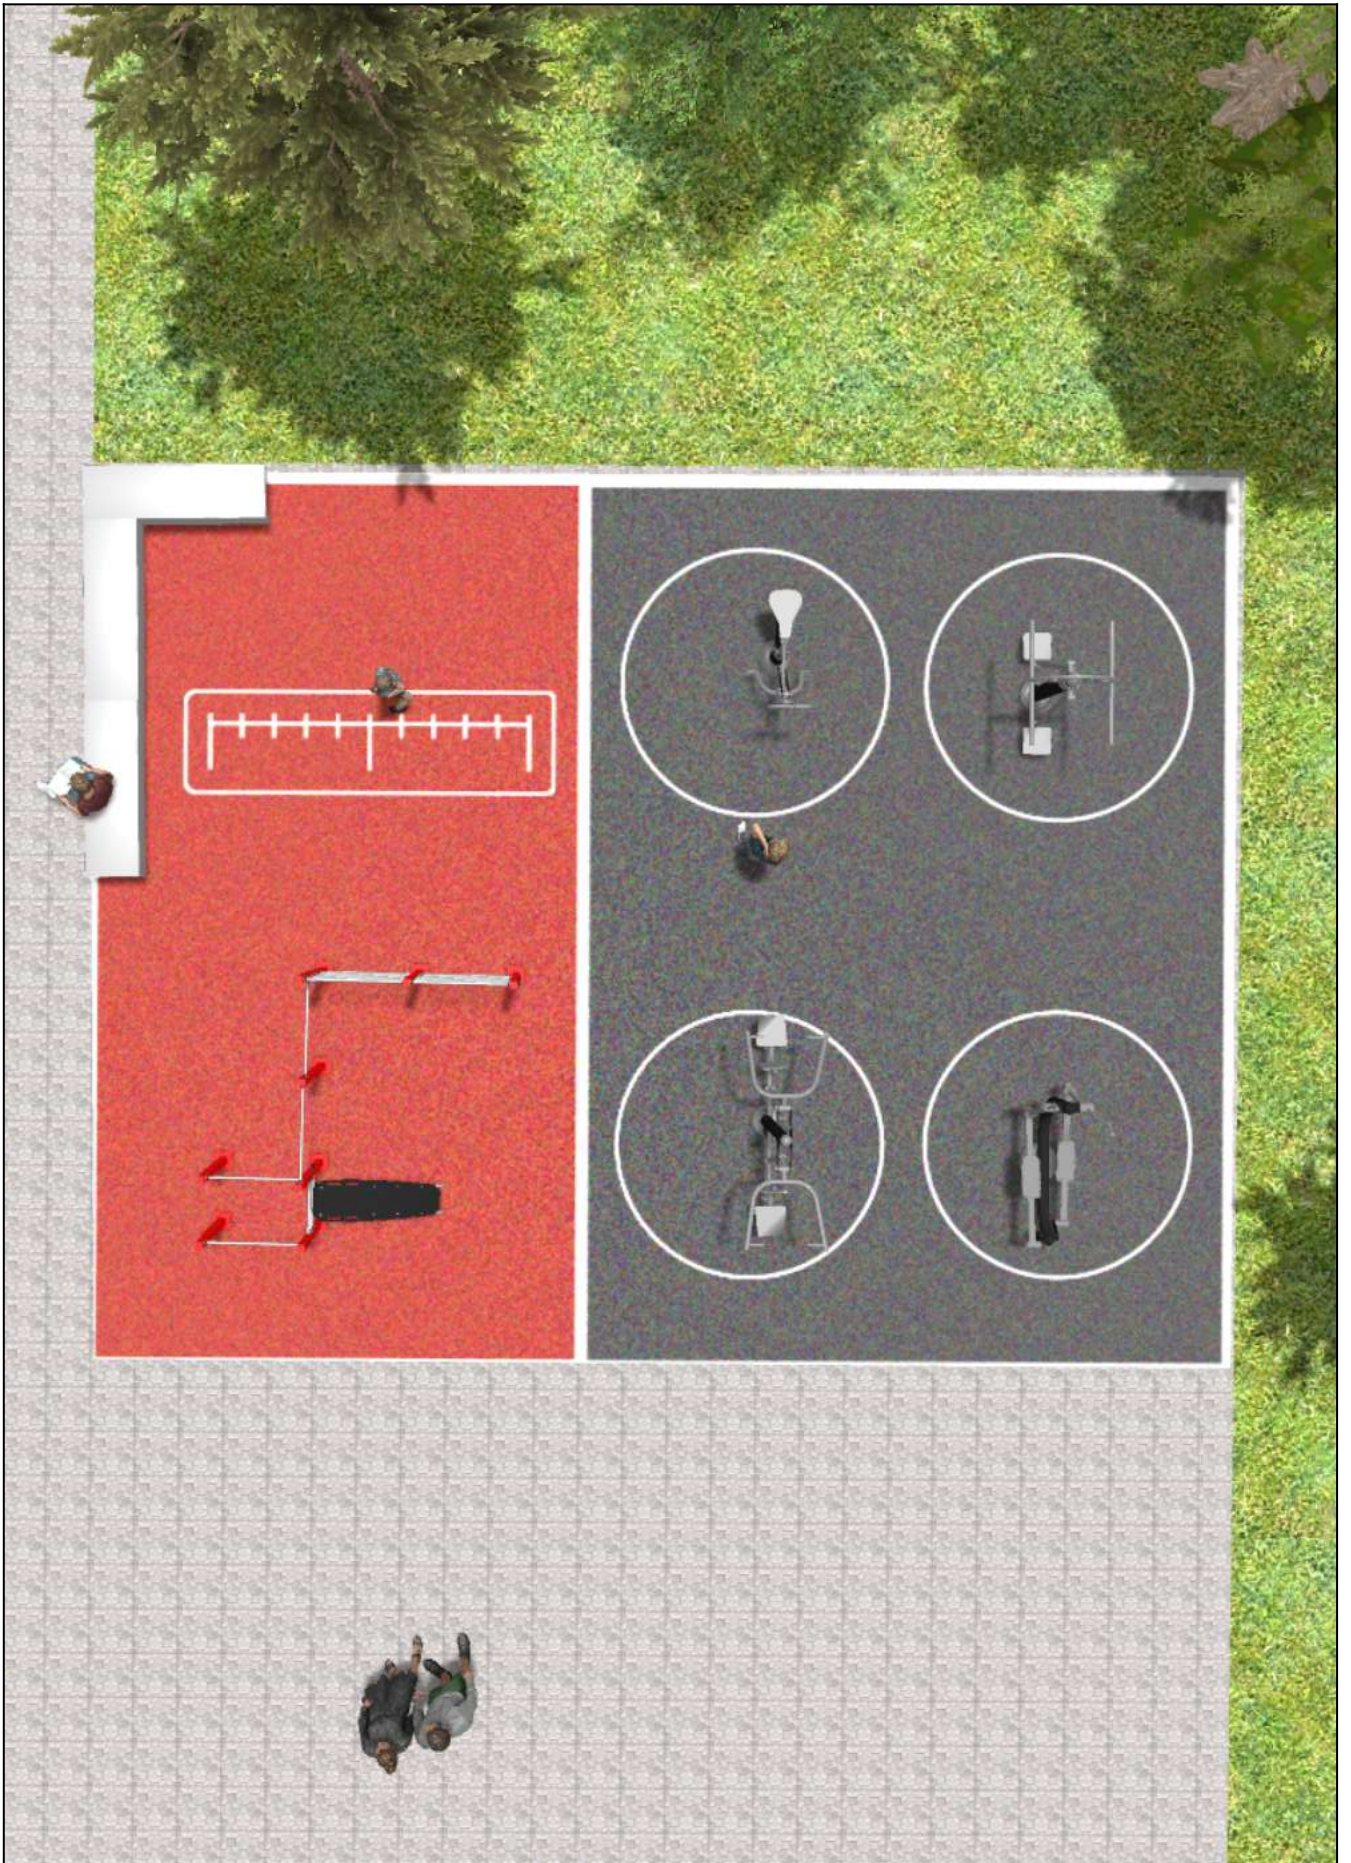

Project

PROJ-175-2021

Surface: 130 m²

Email: info@benito.com

Telephone: +34 93 852 1000

BENITO
-Playground Equipment

BENITO
-Playground Equipment

BENITO
-Playground Equipment