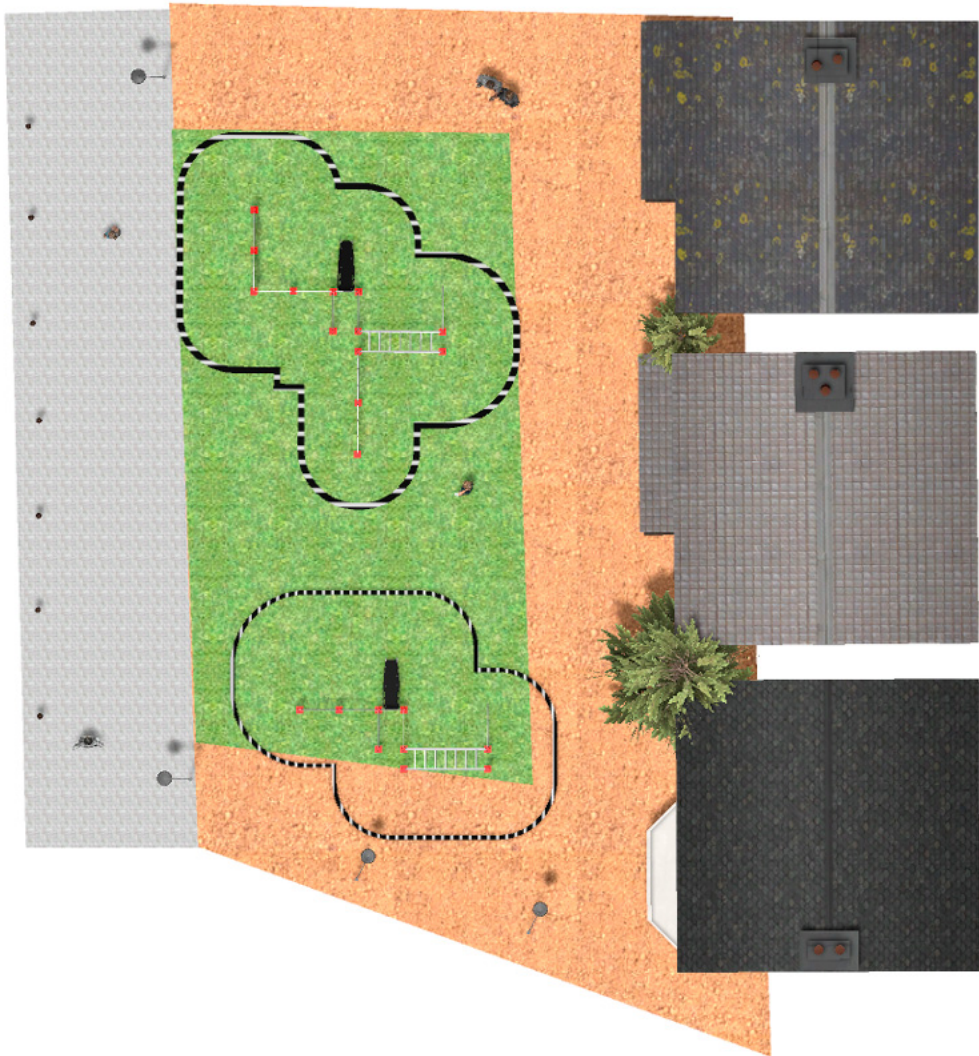

BENITO

-Playground Equipment

Project

PROJ-054-2018

Surface: 160 m²

Email: info@benito.com

Telephone: +34 93 852 1000

BENITO
-Playground Equipment

BENITO
-Playground Equipment

BENITO
-Playground Equipment

Product	Description
<p data-bbox="172 161 271 188">JCIR21H</p> 	<p data-bbox="367 161 555 188">Workfit Pro XXL</p> <p data-bbox="367 192 1455 277">BENITO designs and manufactures sports and leisure areas for exercising and enjoying the outdoors. Work-fit PRO is a professional product intended for people who want to do intensive exercise to strengthen their mind and body.</p> <p data-bbox="367 282 1471 336">Each model includes several elements to do different comprehensive exercises thus developing a good physical condition.</p> <p data-bbox="367 362 625 389">Data Sheet Certificate</p>
<p data-bbox="172 430 271 456">JCIR23H</p> 	<p data-bbox="367 430 523 456">Workfit Pro L</p> <p data-bbox="367 461 1465 515">BENITO designs and manufactures sports and leisure spaces for exercising and enjoying the outdoors without limitations.</p> <p data-bbox="367 519 1436 573">Work-fit PRO is a professional product aimed at people who want to perform intensive exercise to strengthen body and mind .</p> <p data-bbox="367 577 1465 631">Each of the designed models contains several elements to allow for diverse and complete exercises to develop complete physical fitness.</p> <p data-bbox="367 658 625 685">Data Sheet Certificate</p>