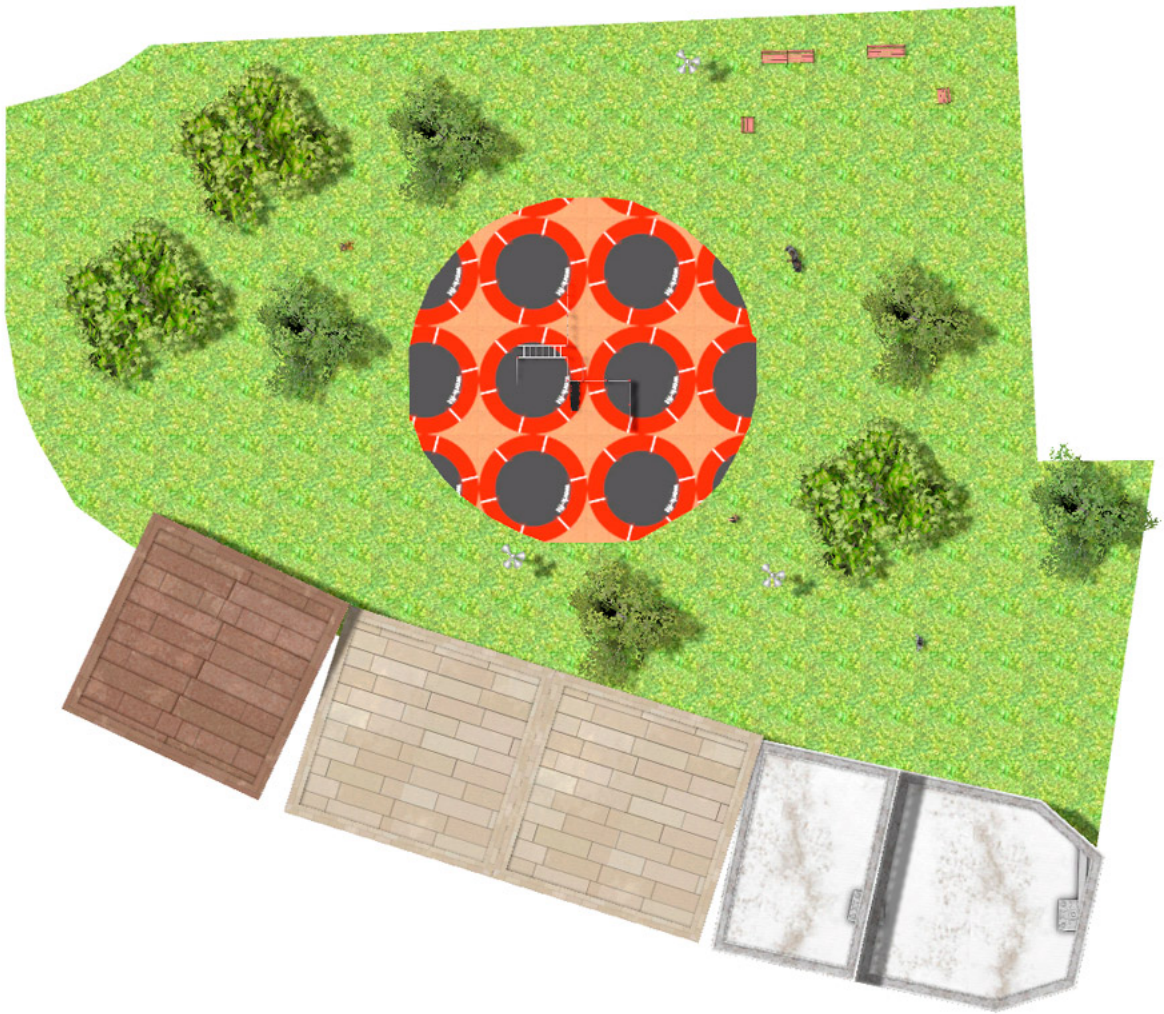

BENITO

-Playground Equipment

Project

PROJ-062-2018

Surface: 255 m²

Email: info@benito.com

Telephone: +34 93 852 1000

BENITO
-Playground Equipment

BENITO
-Playground Equipment

BENITO
-Playground Equipment

Product	Description
<p data-bbox="172 159 272 185">JCIR21H</p> 	<p data-bbox="368 159 555 185">Workfit Pro XXL</p> <p data-bbox="368 190 1453 275">BENITO designs and manufactures sports and leisure areas for exercising and enjoying the outdoors. Work-fit PRO is a professional product intended for people who want to do intensive exercise to strengthen their mind and body.</p> <p data-bbox="368 280 1469 333">Each model includes several elements to do different comprehensive exercises thus developing a good physical condition.</p> <p data-bbox="368 360 624 387">Data Sheet Certificate</p>