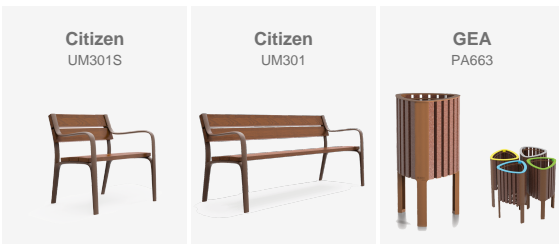

New Gea bins, entirely made of recycled polymer, have been installed in the pedestrian area of Nerja's old town.

Nerja is a fishing and agricultural city which belongs to the province of Malaga. It is located in the eastern end of the Costa del Sol, at the border with the province of Granada, and bathed by the Mediterranean Sea.

The City Council of Nerja has installed new bins in the pedestrian area of the old town. More precisely, they have installed the Gea model, made of recycled polymer recovered from urban selective collection, thus guaranteeing the circularity of the material from its origin to the end of its useful life. Attractive design, maximum functionality, resistance to UV rays, water and bad weather conditions.