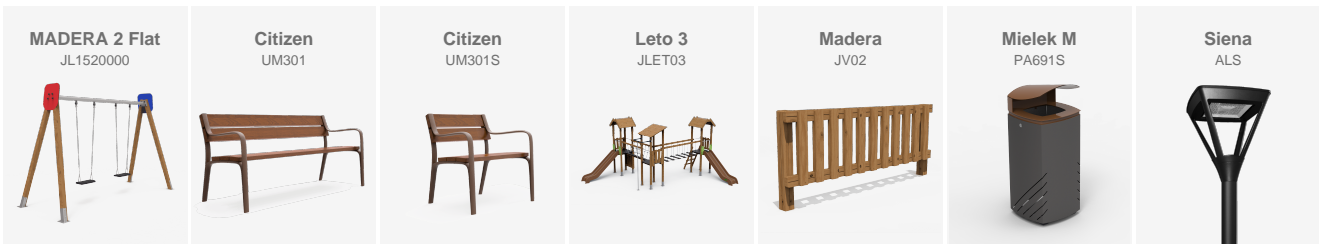

In Sant Hipòlit de Voltregà, Barcelona, a complete children's playground awaits the little ones. Equipped with games, lighting, and Benito urban furniture, it's the ideal place for fun and family gatherings.

V. | The constant improvement and evolution of our products may result in some modifications of the technical specifications and characteristics of the products without prior notice.