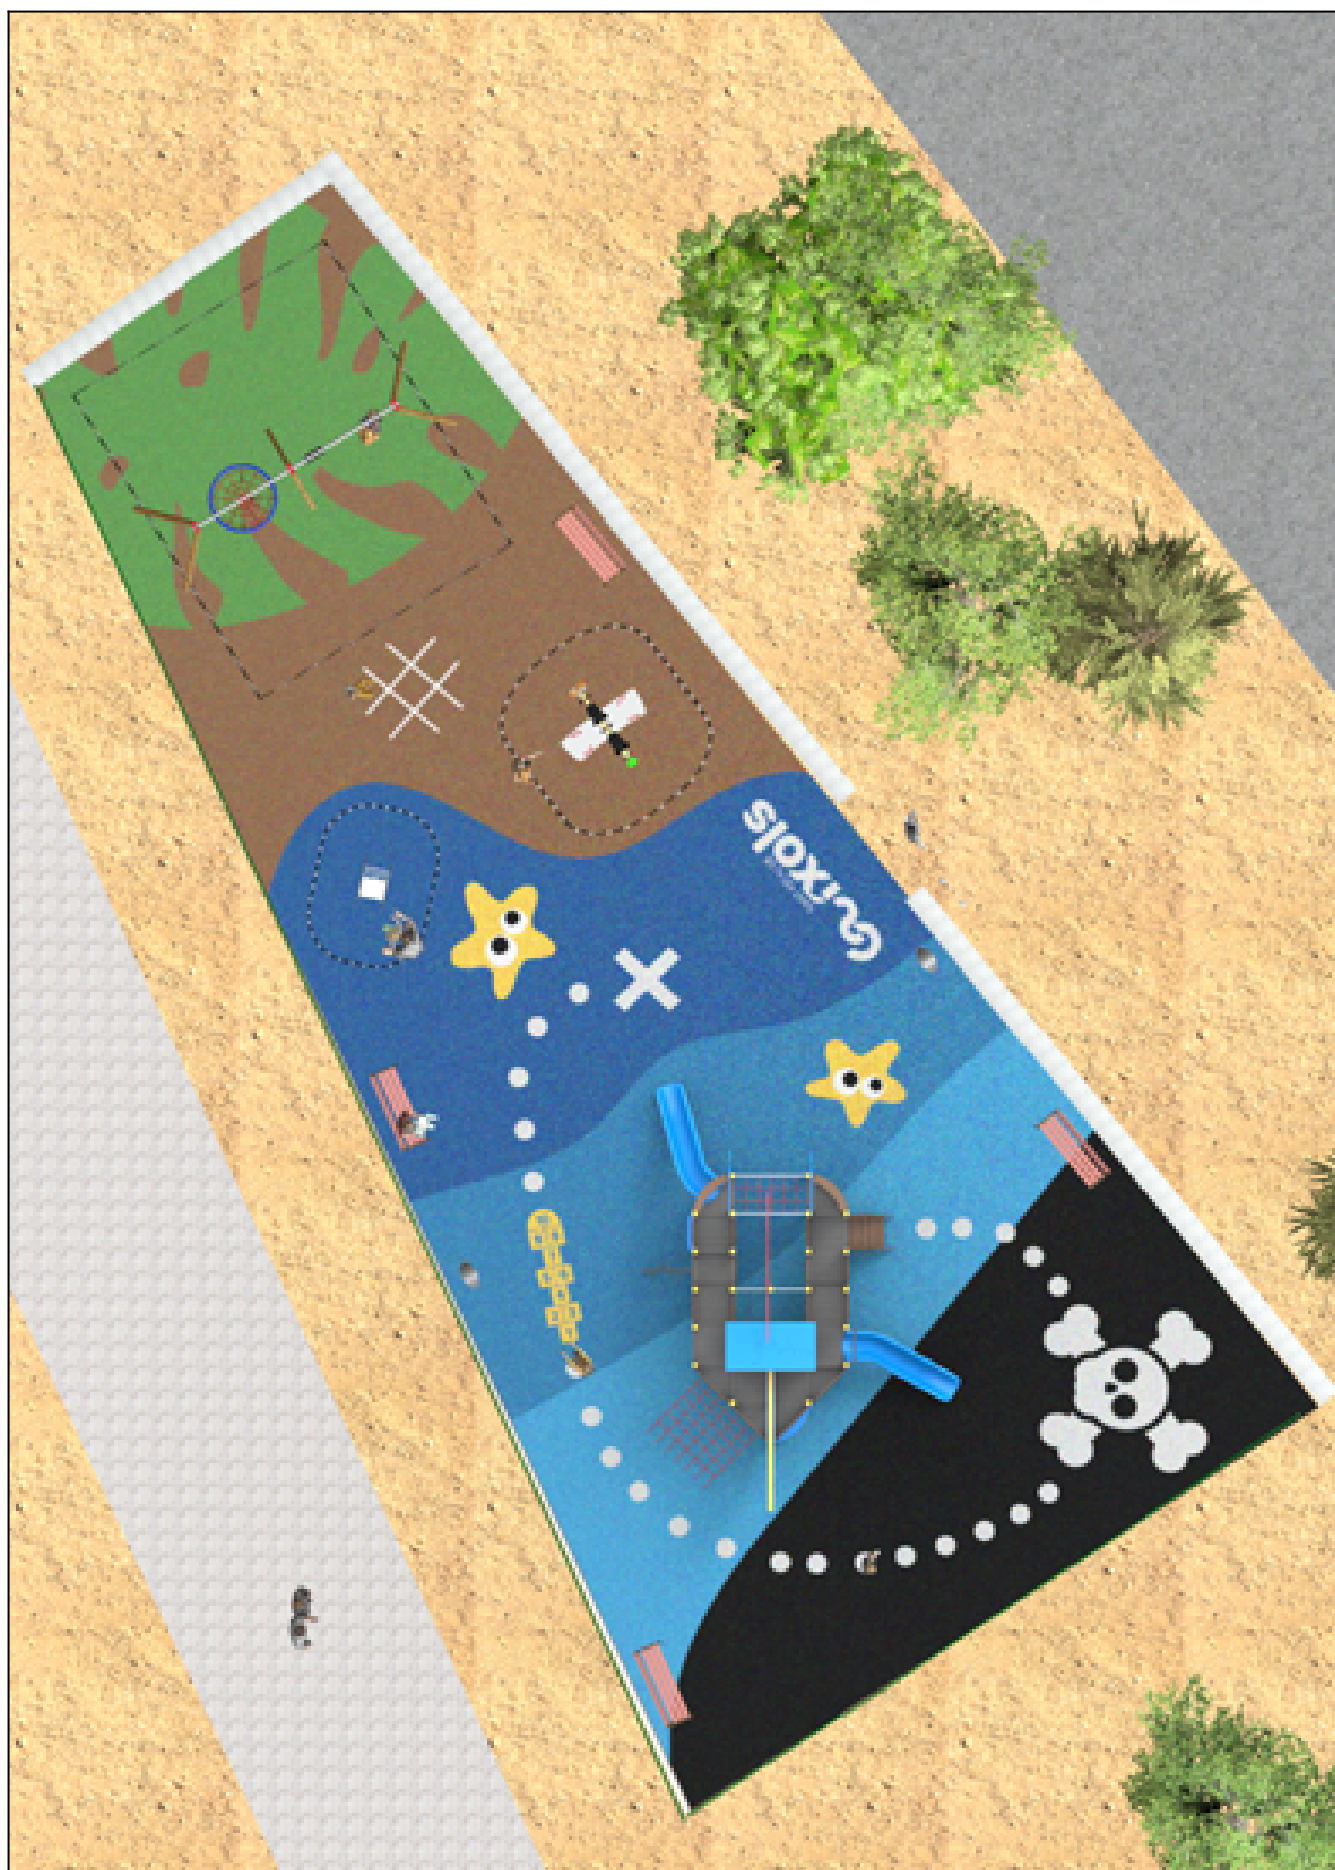

BENITO

–Playground Equipment

Project

PROJ-013-2022

Surface: 390 m²

Email: info@benito.com

Telephone: +34 93 852 1000

BENITO
-Playground Equipment

BENITO
-Playground Equipment

BENITO
-Playground Equipment

BENITO
-Playground Equipment

Product	Description
<p>JCC</p> 	<p>Caucho Continuo High-quality, non-slip, non-toxic, and eco-friendly rubber, RECYCLED AND RECYCLABLE. Our continuous rubber flooring is manufactured using high-quality materials in accordance with current European safety standard EN-1177.</p> <p>Data Sheet JCC</p>
<p>JFS11</p> 	<p>Sky The thrill of flying a tandem airplane with friends hanging from the wings. Fun Springs for kids that enhance their learning. Made with durable materials and certified according to EN1176.</p> <p>Data Sheet Certificate Certificate Conformity</p>
<p>JJMM01</p> 	<p>Barco Designed by Javier Mariscal. Half-artist half-designer, his childlike strokes and Latin aesthetic combine perfectly with this kind of product.</p> <p>Data Sheet Certificate Certificate Conformity</p>
<p>JL2311010H</p> 	<p>Combo 6 Swings for children made of different materials such as wood and steel. Resistant to abrasion, corrosion and bad weather conditions.</p> <p>Data Sheet Certificate Certificate Conformity</p>
<p>JTEM05</p> 	<p>Perla Azul A themed play structure with a nautical aesthetic, designed as a ship distributed across several levels. Its design combines large-format side panels with marine graphic details that reinforce symbolic play and the overall visual identity. It incorporates multiple access points via nets and climbing structures, as well as curved Slides integrated into the sides, creating dynamic and stimulating routes. Made with durable, low-maintenance materials, it is designed to guarantee longevity, safety, and a high visual impact in public spaces.</p> <p>Data Sheet JTEM05</p>