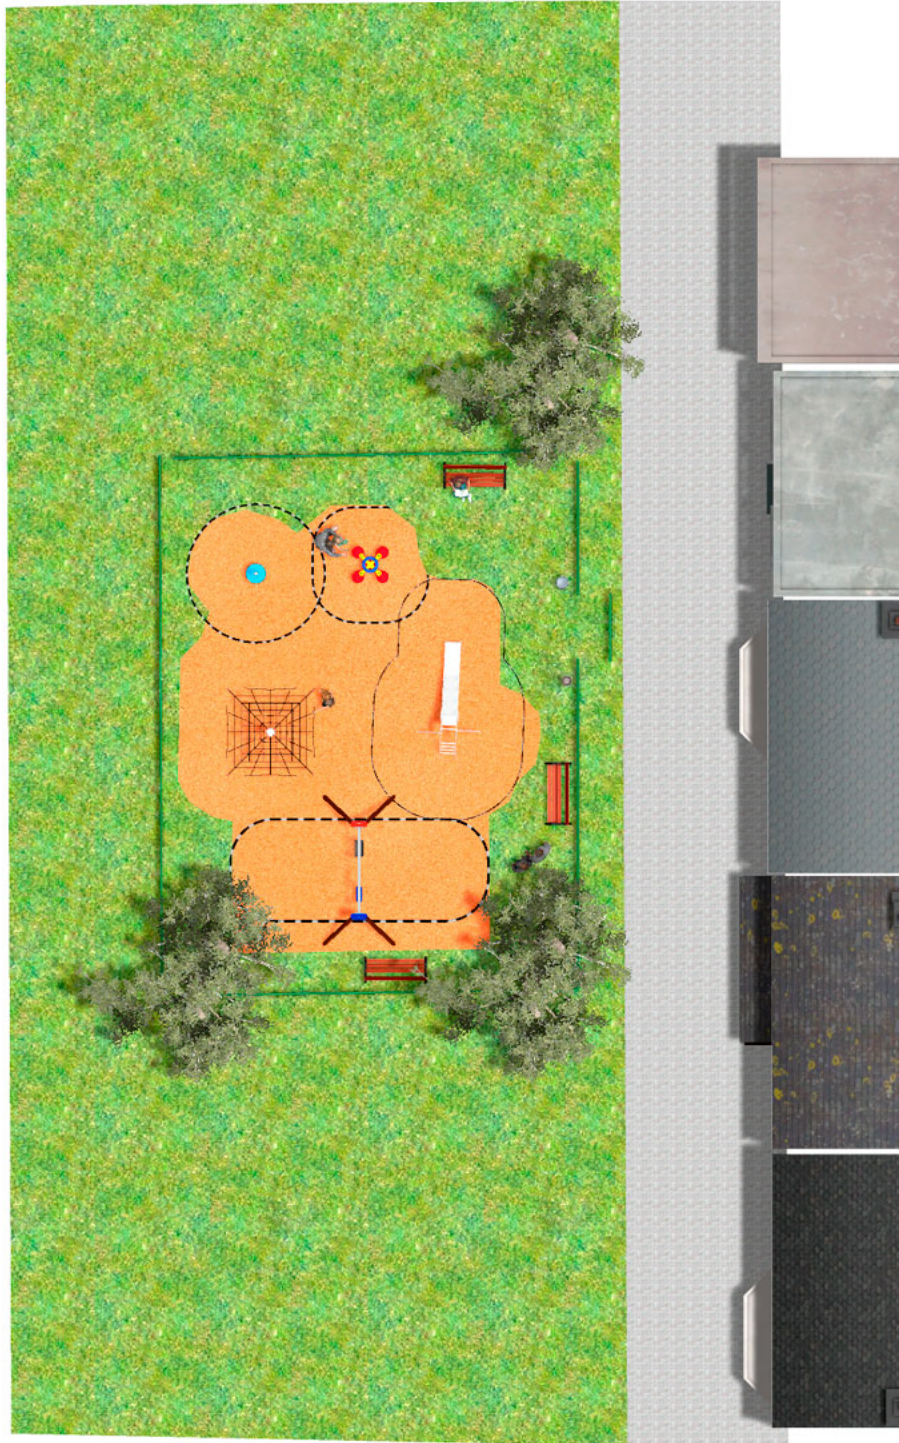

Project

PROJ-037-2021

Surface: 140 m²

Email: info@benito.com

Telephone: +34 93 852 1000

BENITO
-Playground Equipment

BENITO
-Playground Equipment

BENITO

-Playground Equipment

| Product | Description |
|----------------------------------------------------------------------------------------------------|---------------------------------------------------------------------------------------------------------------------------------------------------------------------------------------------------------------------------------------------------------------------------------------------------------------------------------------------------------------------------------------------|
| <p>JL1511000</p>  | <p>MADERA 1 Flat 1 Cradle Swings for children made of different materials such as wood and steel. Resistant to abrasion, corrosion and bad weather conditions.</p> <p>Data Sheet JL1511000 Certificate Certificate Conformity</p> |
| <p>JFS06</p>  | <p>Flop Fun and educative spring swing for children. Made of resistant materials according to the EN1176 standard.</p> <p>Data Sheet Certificate Certificate Conformity</p> |
| <p>JT03</p>  | <p>Everest Panels, HDPE: high-density polyethylene characterised by its resistance to chemical abrasives. As a polymer, it is unaffected by corrosion. Due to its light elastic nature, it offers high resistance to impact, making it very difficult to break..</p> <p>Data Sheet Certificate Certificate Conformity</p> |
| <p>JPVRM25</p>  | <p>Metric 2,5 Structure, Metal: hot-dip galvanised steel poles are the centre of the fundamental structure of 3D nets. Their main function is to stabilise the rocking of the product and support heavy loads from several axis.</p> <p>Data Sheet Certificate Conformity Acreditative Letter</p> |
| <p>JC03</p>  | <p>Rotating Post Structure, Metal: hot dip galvanised and powder-coated rotating shaft.</p> <p>Data Sheet Certificate Conformity</p> |