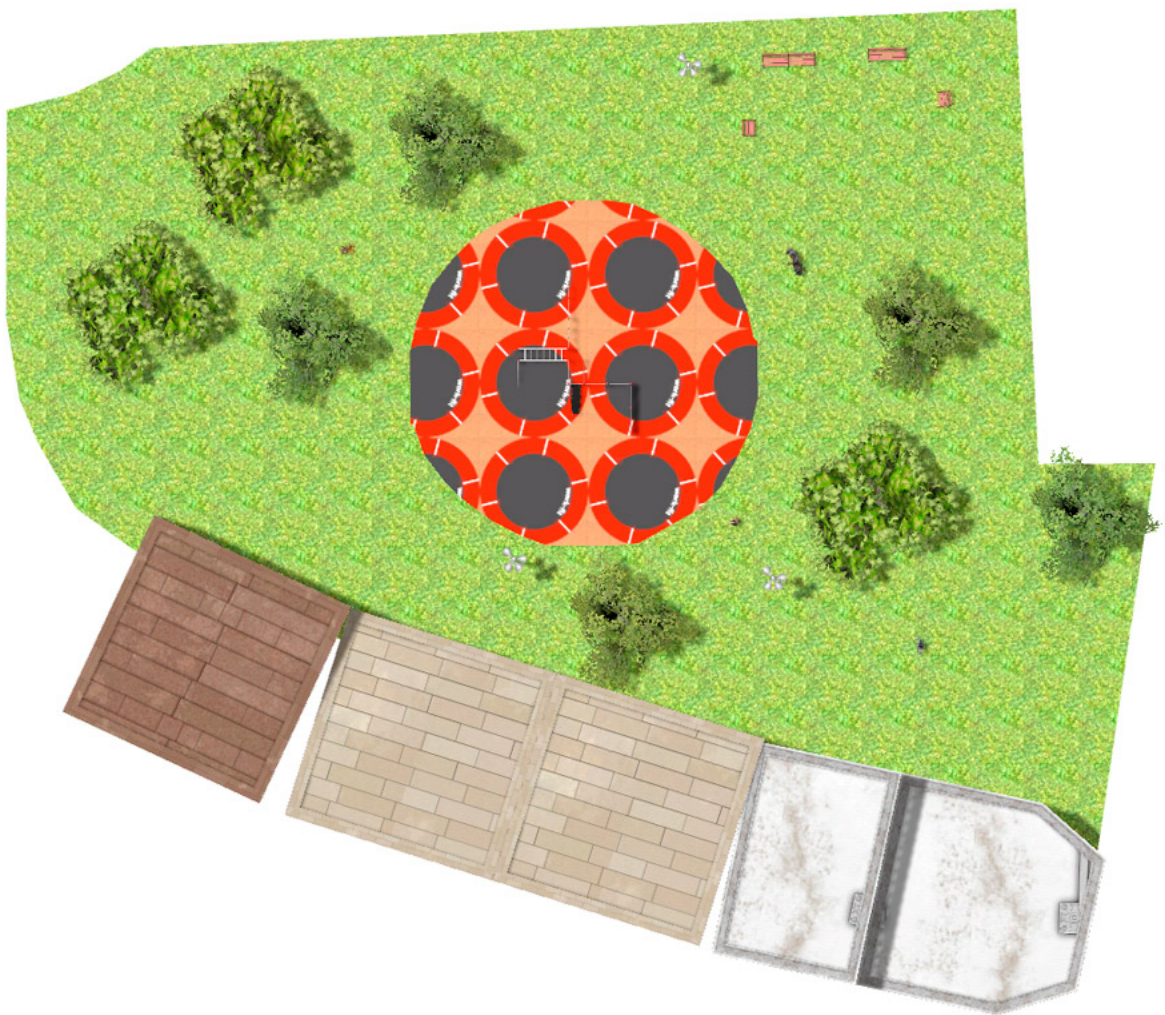

BENITO

-Playground Equipment

Project

PROJ-062-2018

Surface: 255 m²

Email: info@benito.com

Telephone: +34 93 852 1000

BENITO
-Playground Equipment

BENITO
-Playground Equipment

BENITO

-Playground Equipment

| Product | Description |
|--|---|
| <p data-bbox="172 159 272 185">JCIR21H</p>  | <p data-bbox="368 159 555 185">Workfit Pro XXL</p> <p data-bbox="368 190 1453 275">BENITO designs and manufactures sports and leisure areas for exercising and enjoying the outdoors. Work-fit PRO is a professional product intended for people who want to do intensive exercise to strengthen their mind and body.</p> <p data-bbox="368 280 1469 333">Each model includes several elements to do different comprehensive exercises thus developing a good physical condition.</p> <p data-bbox="368 360 627 387">Data Sheet Certificate</p> |