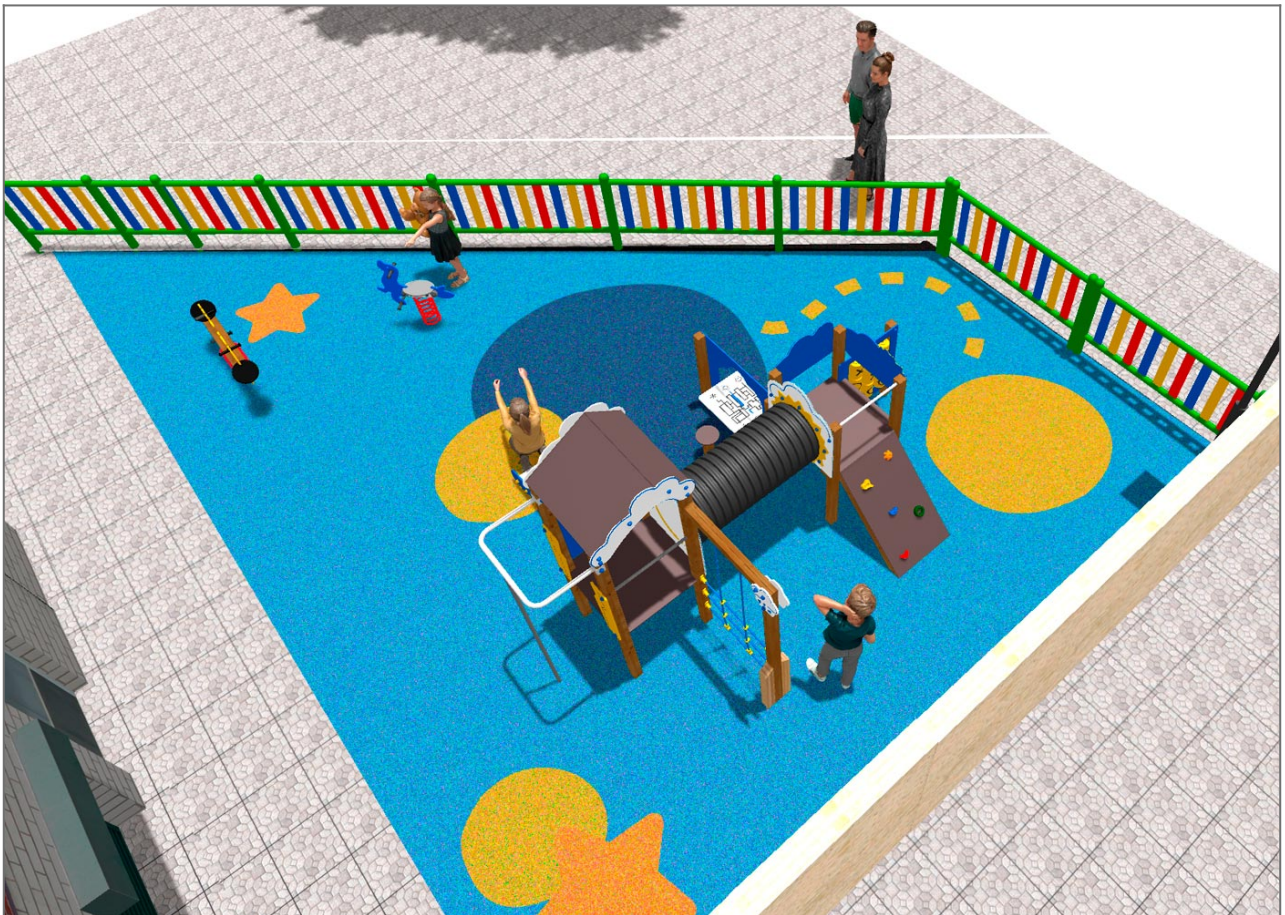

## Project

PROJ-064-2021

Surface: 30 m<sup>2</sup>

Email: [info@benito.com](mailto:info@benito.com)

Telephone: +34 93 852 1000

**BENITO**  
-Playground Equipment

**BENITO**  
-Playground Equipment

**BENITO**  
-Playground Equipment

Product	Description
JFS105 	<p><b>Kangaroo</b>            Fun and educative spring swing for children. Made of resistant materials according to the EN1176 standard.</p> <p><a href="#">Data Sheet</a> <a href="#">Certificate</a> <a href="#">Certificate Conformity</a></p>
JFS14 	<p><b>Gus</b>            Fun and educative see-saws for children. Made of resistant materials according to the EN1176 standard.</p> <p><a href="#">Data Sheet</a> <a href="#">Certificate</a></p>
JEDU07 	<p><b>Rayo</b>            The EDUCA collection for little ones: play and learn. Begin to familiarise themselves with the weather: rain, sun, clouds... Very clear concepts for an adult but a very interesting discovery for little ones.</p> <p><a href="#">Data Sheet</a> <a href="#">Certificate</a></p>