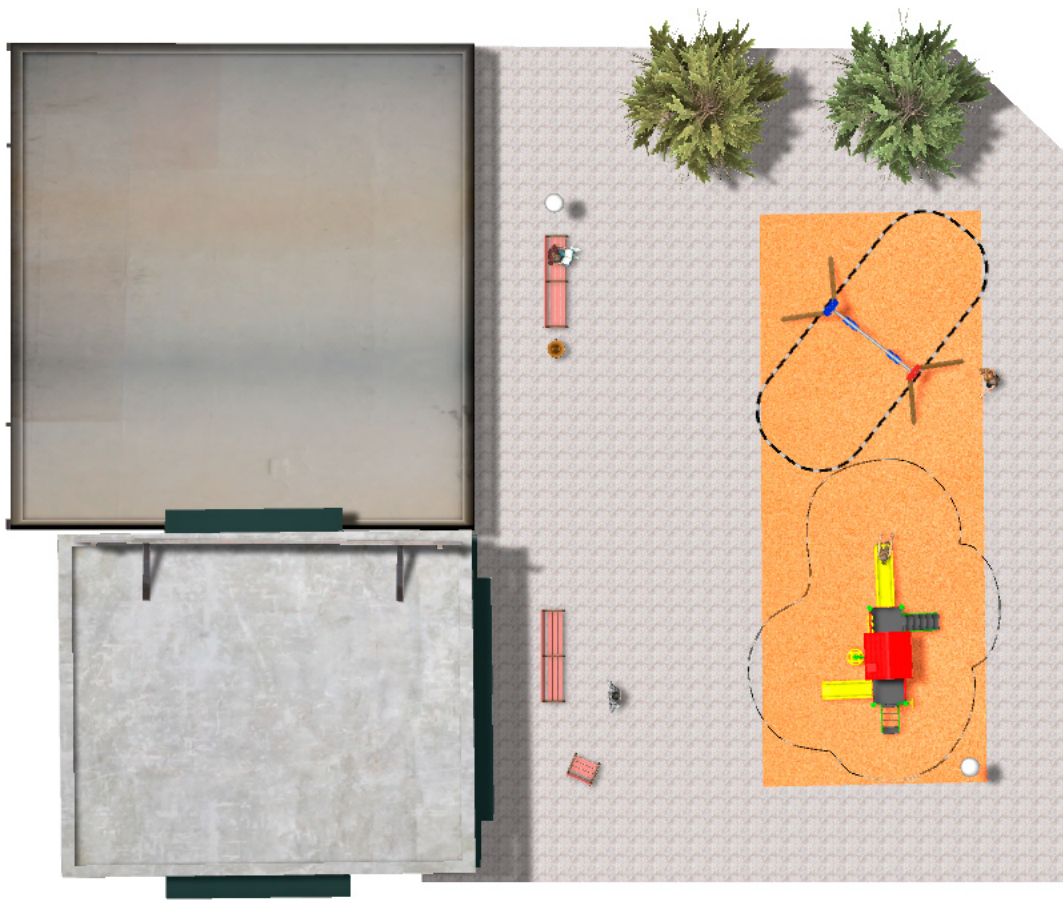

BENITO

-Playground Equipment

Project

PROJ-081-2018

Surface: 85 m²

Email: info@benito.com

Telephone: +34 93 852 1000

BENITO
-Playground Equipment

BENITO
-Playground Equipment

BENITO
-Playground Equipment

Product	Description
<p>JL1520000</p> 	<p>MADERA 2 Flat Swings for children made of different materials such as wood and steel. Resistant to abrasion, corrosion and bad weather conditions.</p> <p>Data Sheet Certificate Certificate Conformity</p>
<p>JCF19</p> 	<p>Modus M The Modus collection includes large structures at a very competitive price. Made of powder painted metal posts and UV-resistant rotomoulding parts, which hardly deteriorate over time.</p> <p>Data Sheet Certificate</p>