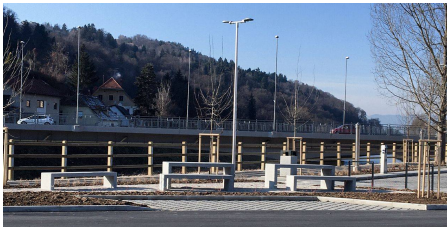

BENITO's Volga benches installed in the new extension of the Hospital of Granollers.

Granollers (Spain)

Renovation of the lighting in a private sports club, creation of rest areas with street furniture, renovation of the playground area and installation of sports equipment.

Tona (Spain)

The city of Salé has chosen Volga benches and Neovilla Alu luminaires by BENITO for the design of one of its parks.

Salé (Morocco)

Design of two very different atmospheres with BENITO products: concrete furniture to bring modernity to the riverside and elements with classic lines for a park.

Slovenia

BENITO's Volga benches installed in the new extension of the Hospital of Granollers.

Volga
UM369

The Hospital of Granollers has completed its expansion with a new compact building that houses the emergency service and new ICU beds. This building is connected to the existing one through an outdoor space where BENITO has installed a dozen Volga model benches located at different levels of the courtyard that divides the buildings.

The Volga model is an element of the range of white-coloured concrete benches. With an austere design, it is also robust and, in this case, it has been placed both in groups and individually.

V. | The constant improvement and evolution of our products may result in some modifications of the technical specifications and characteristics of the products without prior notice.