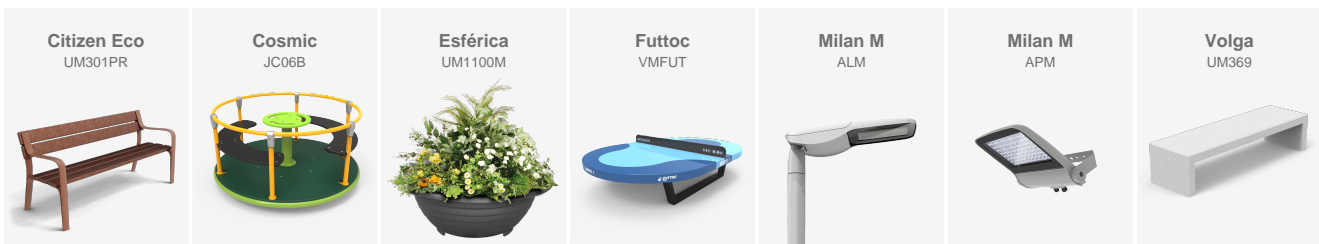

BENITO

-Site Furnishing

Tona (Spain)

Renovation of the lighting in a private sports club, creation of rest areas with street furniture, renovation of the playground area and installation of sports equipment.

The sports club of Tona, a municipality located in the province of Barcelona, has decided to invest in the renovation of its lighting and street furniture.

To begin with, the luminaires and floodlights were replaced by the **Milan** models., thus ensuring all the club is properly lit, especially the several tennis and paddle courts.

Citizen Eco, Oslo and Volga benches as well as **Das and Esférica planters** were chosen to create rest areas and give personality to the club.

Finally, the playground area was also renovated by installing a **Cosmic carousel**, an **Alu 4 modular set** and a **Futtoc table**.