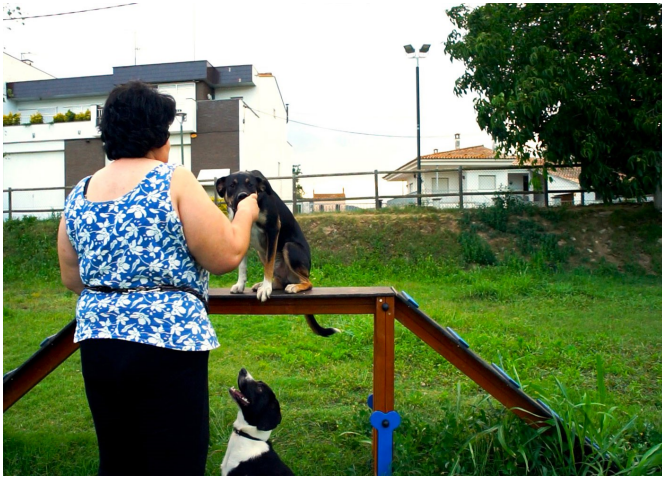

V. | The constant improvement and evolution of our products may result in some modifications of the technical specifications and characteristics of the products without prior notice.

BENITO

info@benito.com
tel. 93 852 1000