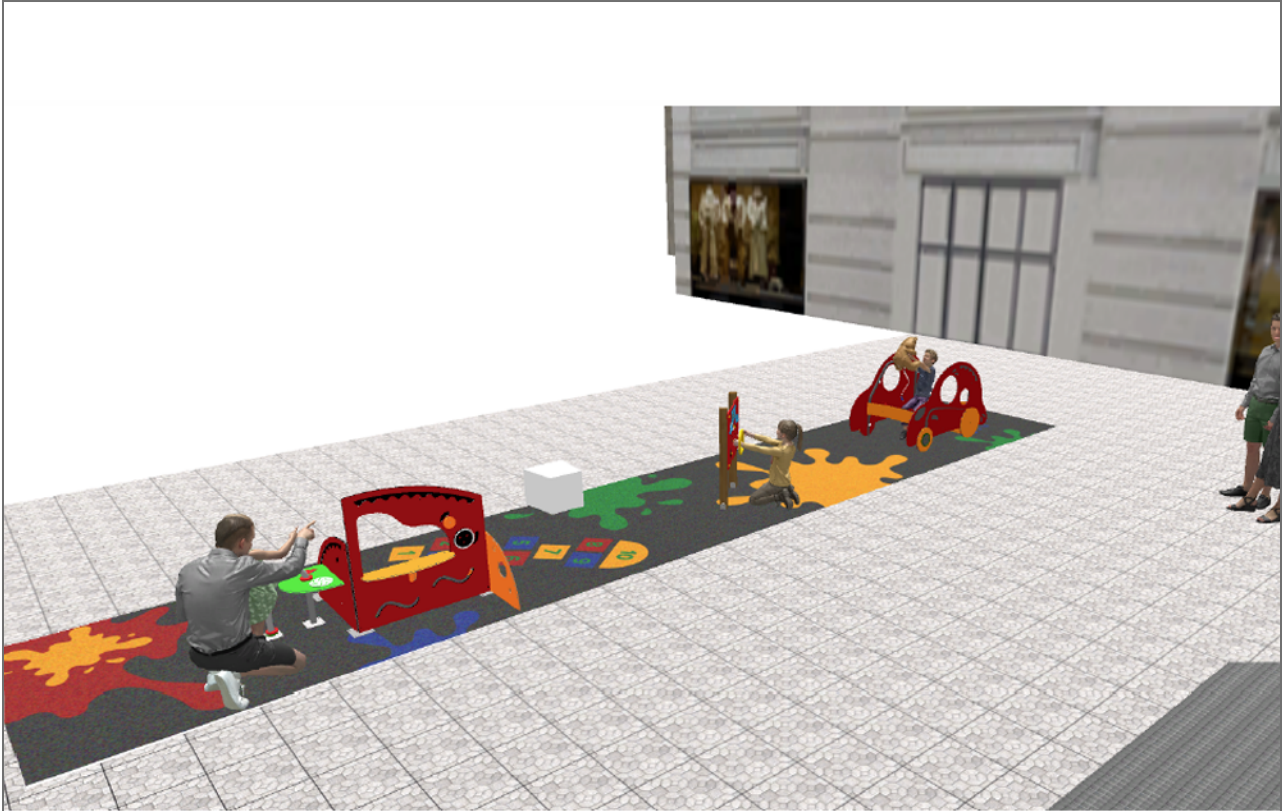

Project

PROJ-012-2022

Surface: 30 m²

Email: info@benito.com

Telephone: +34 93 852 1000

BENITO
-Playground Equipment

BENITO
-Playground Equipment

BENITO
-Playground Equipment

BENITO
-Playground Equipment

Product	Description
<p>JCC</p> <p></p>	<p>Caucho Continuo High-quality, non-slip, non-toxic, and eco-friendly rubber, RECYCLED AND RECYCLABLE. Our continuous rubber flooring is manufactured using high-quality materials in accordance with current European safety standard EN-1177.</p> <p>Data Sheet JCC</p>
<p>JG09</p> <p></p>	<p>Dip Structure, Metal: Ø35mm stainless steel AISI-304 posts. 2mm thick AISI 304 polished stainless steel slide surface curved and molded in one piece.</p> <p>Data Sheet Certificate</p>
<p>JG10</p> <p></p>	<p>Gibo Structure, Metal: Ø35mm stainless steel AISI-304 posts. 2mm thick AISI 304 polished stainless steel slide surface curved and molded in one piece.</p> <p>Data Sheet JG10 Certificate</p>
<p>JPVG01</p> <p></p>	<p>Jogo 1</p> <p>Data Sheet</p>