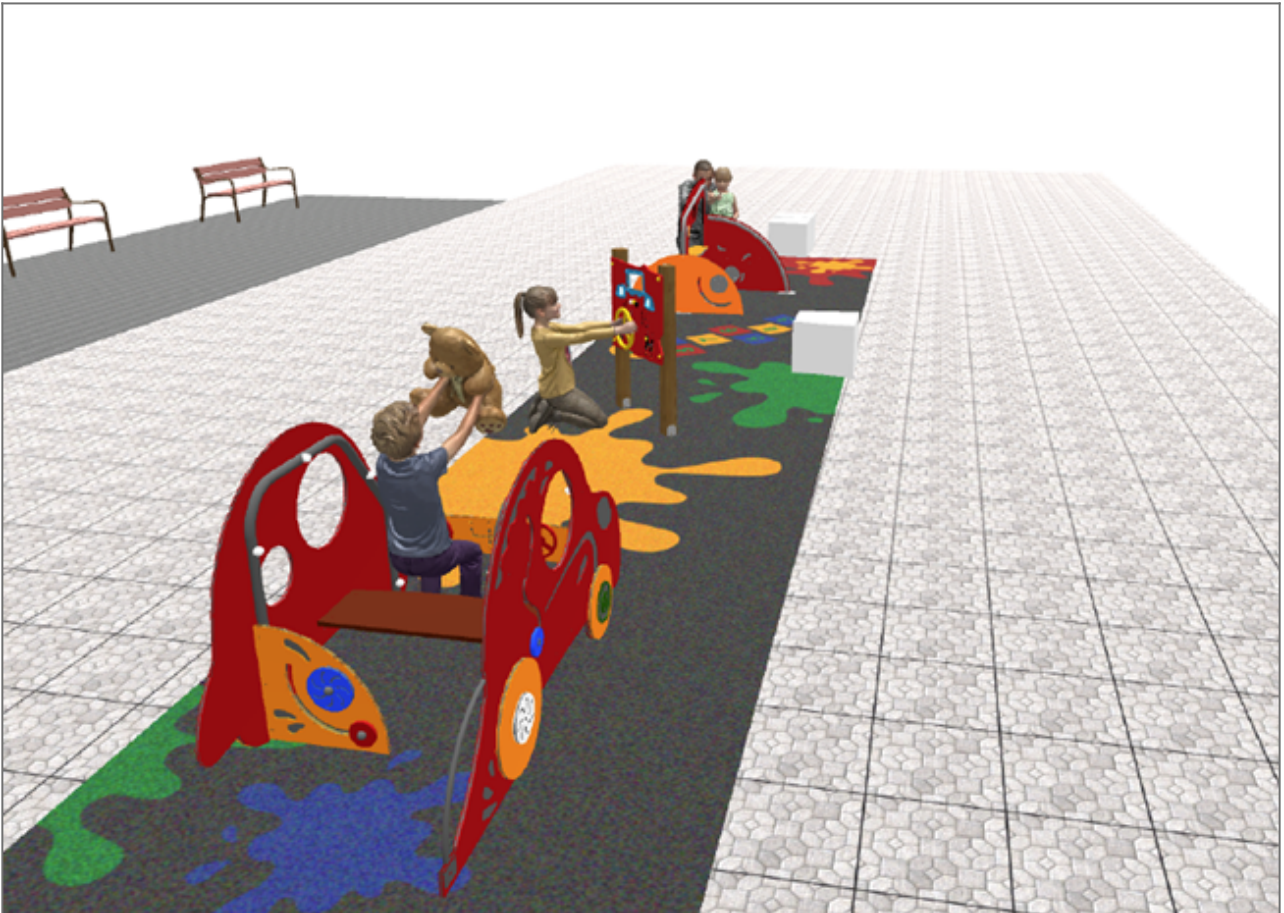

BENITO
-Playground Equipment

Product	Description
<p>JCC</p> <p></p>	<p>Caucho Continuo High-quality, non-slip, non-toxic, and eco-friendly rubber, RECYCLED AND RECYCLABLE. Our continuous rubber flooring is manufactured using high-quality materials in accordance with current European safety standard EN-1177.</p> <p>Data Sheet JCC</p>
<p>JG09</p> <p></p>	<p>Dip Structure, Metal: Ø35mm stainless steel AISI-304 posts. 2mm thick AISI 304 polished stainless steel slide surface curved and molded in one piece.</p> <p>Data Sheet Certificate</p>
<p>JG10</p> <p></p>	<p>Gibo Structure, Metal: Ø35mm stainless steel AISI-304 posts. 2mm thick AISI 304 polished stainless steel slide surface curved and molded in one piece.</p> <p>Data Sheet JG10 Certificate</p>
<p>JPVG01</p> <p></p>	<p>Jogo 1</p> <p>Data Sheet</p>