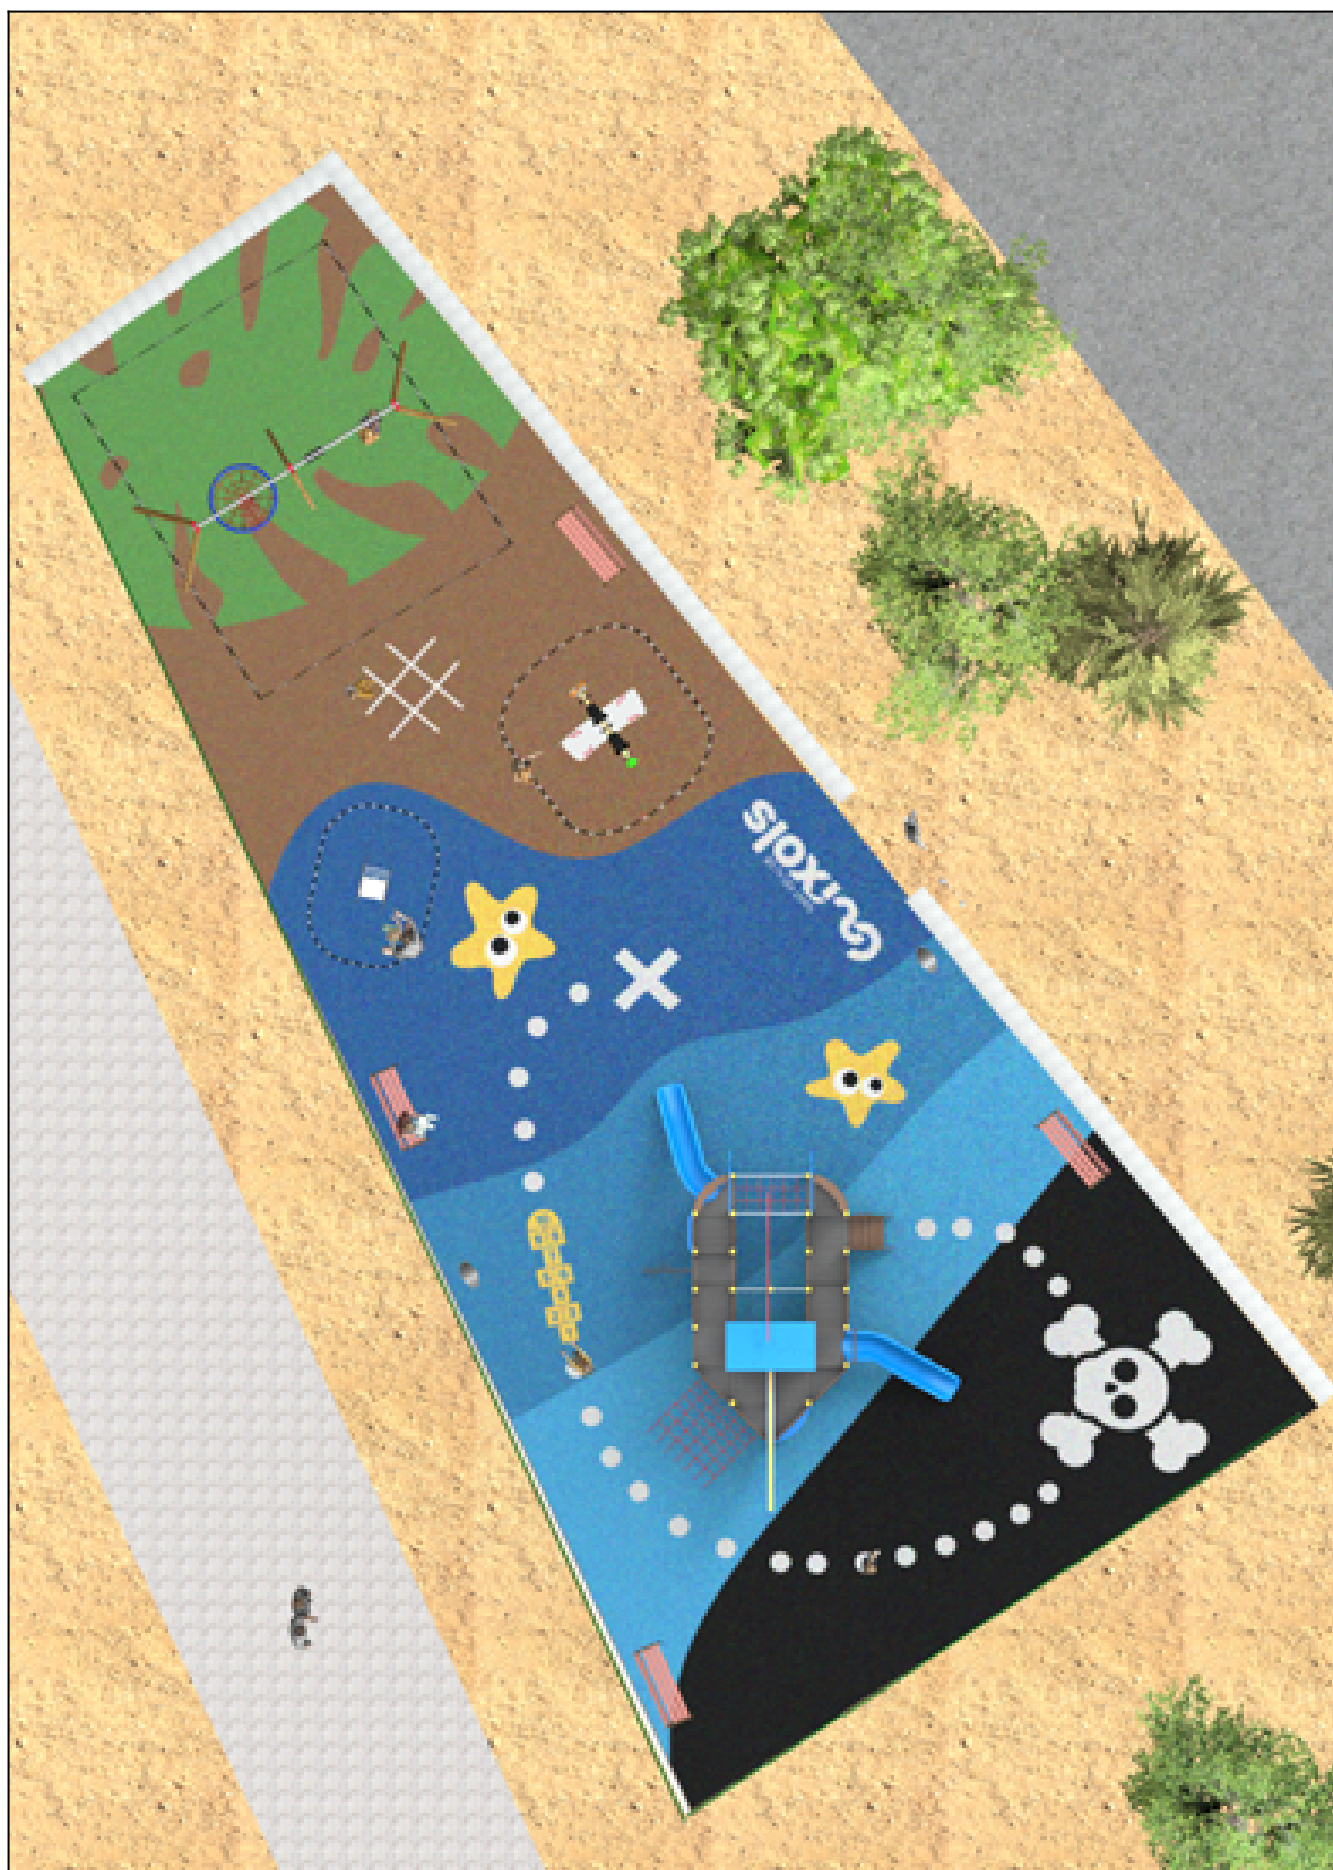

BENITO

–Playground Equipment

Project

PROJ-013-2022

Surface: 390 m²

Email: info@benito.com

Telephone: +34 93 852 1000

BENITO
-Playground Equipment

BENITO
-Playground Equipment

BENITO
-Playground Equipment

BENITO
-Playground Equipment

Product	Description
<p>JCC</p> 	<p>Caucho Continuo High-quality, non-slip, non-toxic, and eco-friendly rubber, RECYCLED AND RECYCLABLE. Our continuous rubber flooring is manufactured using high-quality materials in accordance with current European safety standard EN-1177.</p> <p>Data Sheet JCC</p>
<p>JFS11</p> 	<p>Sky The thrill of flying a tandem airplane with friends hanging from the wings. Fun Springs for kids that enhance their learning. Made with durable materials and certified according to EN1176.</p> <p>Data Sheet Certificate Certificate Conformity</p>
<p>JJMM01</p> 	<p>Barco Designed by Javier Mariscal. Half-artist half-designer, his childlike strokes and Latin aesthetic combine perfectly with this kind of product.</p> <p>Data Sheet Certificate Certificate Conformity</p>
<p>JL2311010H</p> 	<p>Combo 6 Swings for children made of different materials such as wood and steel. Resistant to abrasion, corrosion and bad weather conditions.</p> <p>Data Sheet Certificate Certificate Conformity</p>
<p>JTEM05</p> 	<p>Perla Azul A themed play structure with a nautical aesthetic, designed as a ship distributed across several levels. Its design combines large-format side panels with marine graphic details that reinforce symbolic play and the overall visual identity. It incorporates multiple access points via nets and climbing structures, as well as curved Slides integrated into the sides, creating dynamic and stimulating routes. Made with durable, low-maintenance materials, it is designed to guarantee longevity, safety, and a high visual impact in public spaces.</p> <p>Data Sheet JTEM05</p>