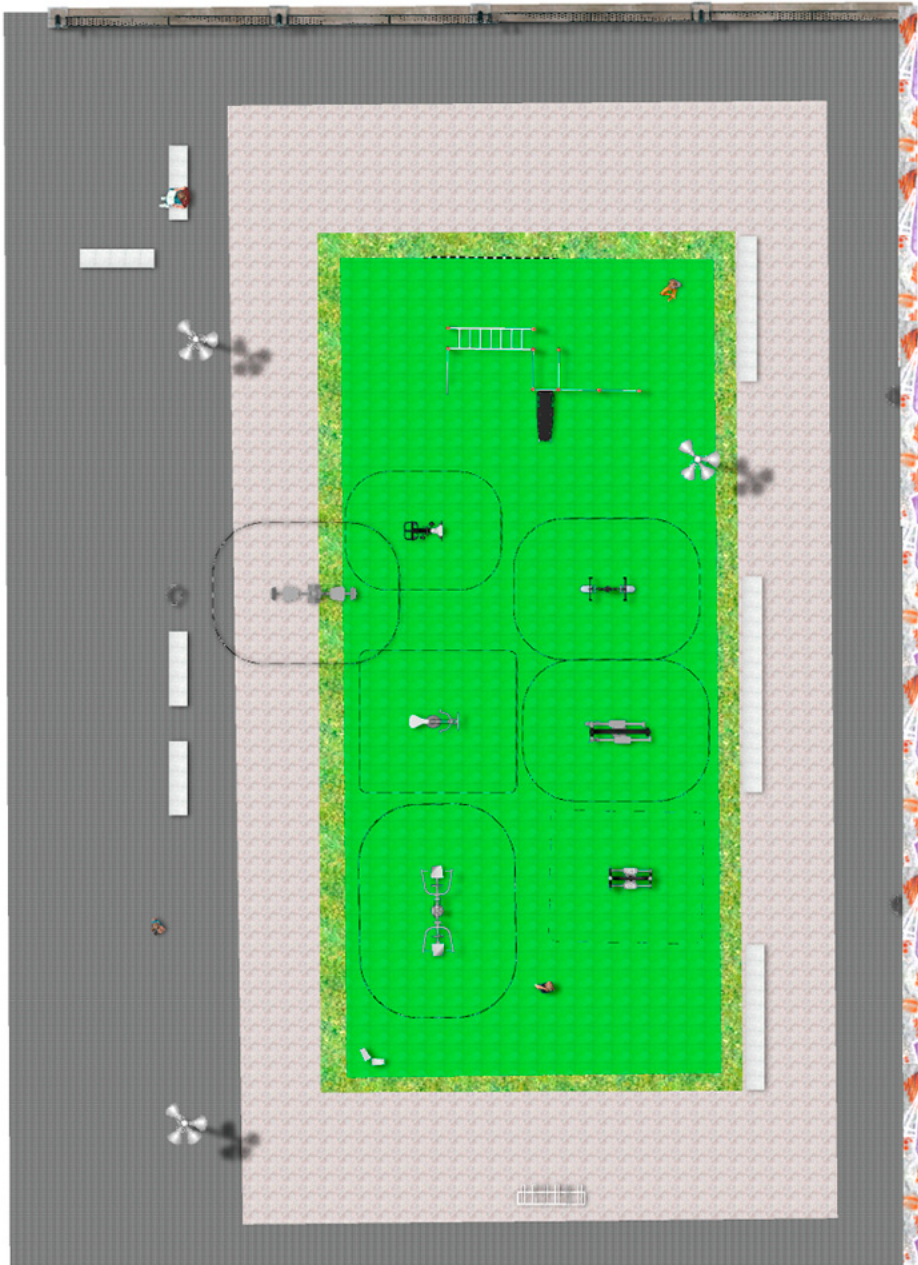

Project

PROJ-019-2018

Surface: 150 m²

Email: info@benito.com

Telephone: +34 93 852 1000

BENITO
-Playground Equipment

BENITO
-Playground Equipment

BENITO
-Playground Equipment