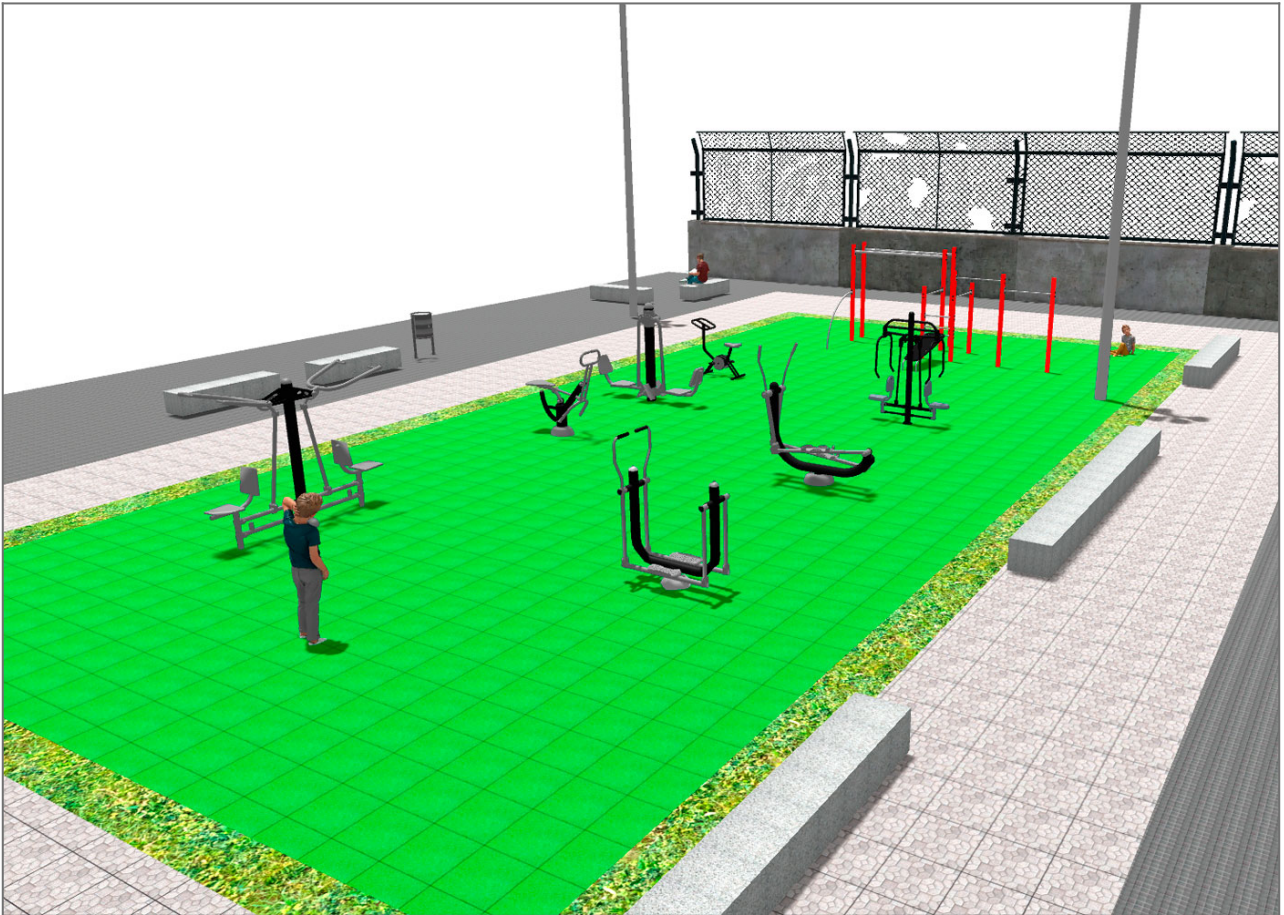

BENITO
-Playground Equipment