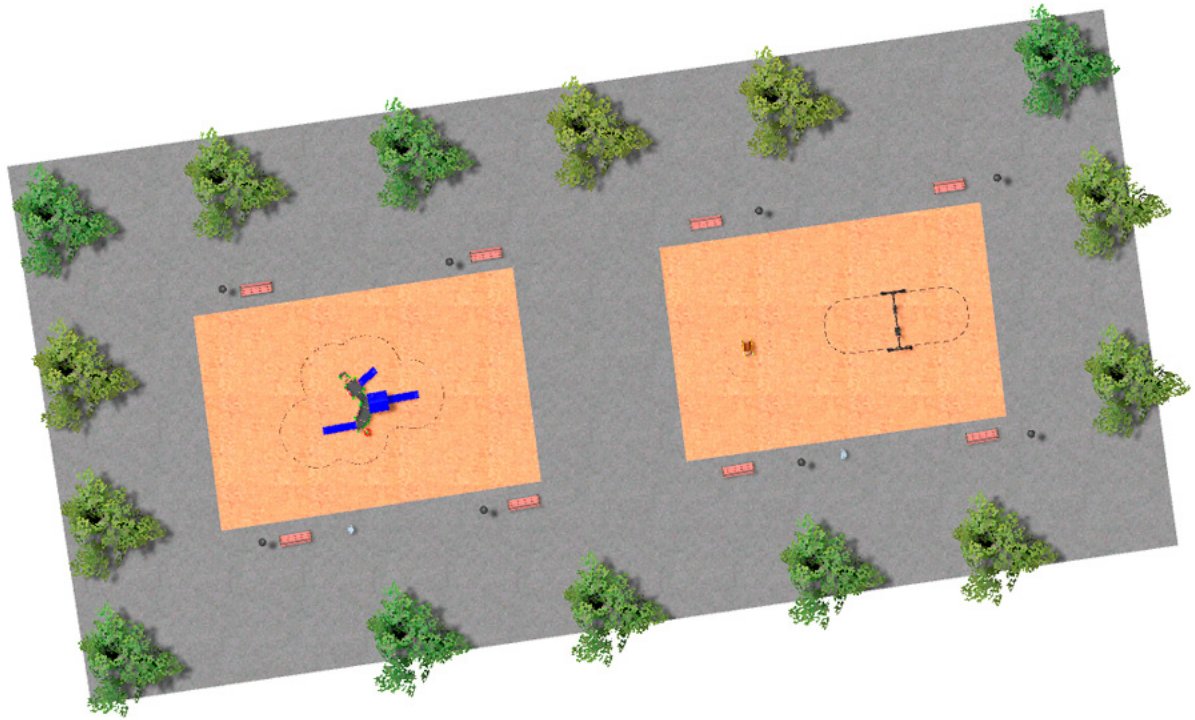

BENITO

–Playground Equipment

Project

PROJ-035-2018

Surface: 430 m²

Email: info@benito.com

Telephone: +34 93 852 1000

BENITO
-Playground Equipment

BENITO

-Playground Equipment

BENITO
-Playground Equipment

Product	Description
JCF20 	<p>Modus L The Modus collection includes large structures at a very competitive price. Made of powder painted metal posts and UV-resistant rotomoulding parts, which hardly deteriorate over time.</p> <p>Data Sheet JCF20 Certificate</p>
JFS08 	<p>Maia Fun and educative spring swing for children. Made of resistant materials according to the EN1176 standard.</p> <p>Data Sheet Certificate Certificate Conformity</p>
JKSP11000 	<p>Curvo Mixto Swings for children made of different materials such as wood and steel. Resistant to abrasion, corrosion and bad weather conditions.</p> <p>Data Sheet Certificate Certificate Conformity</p>