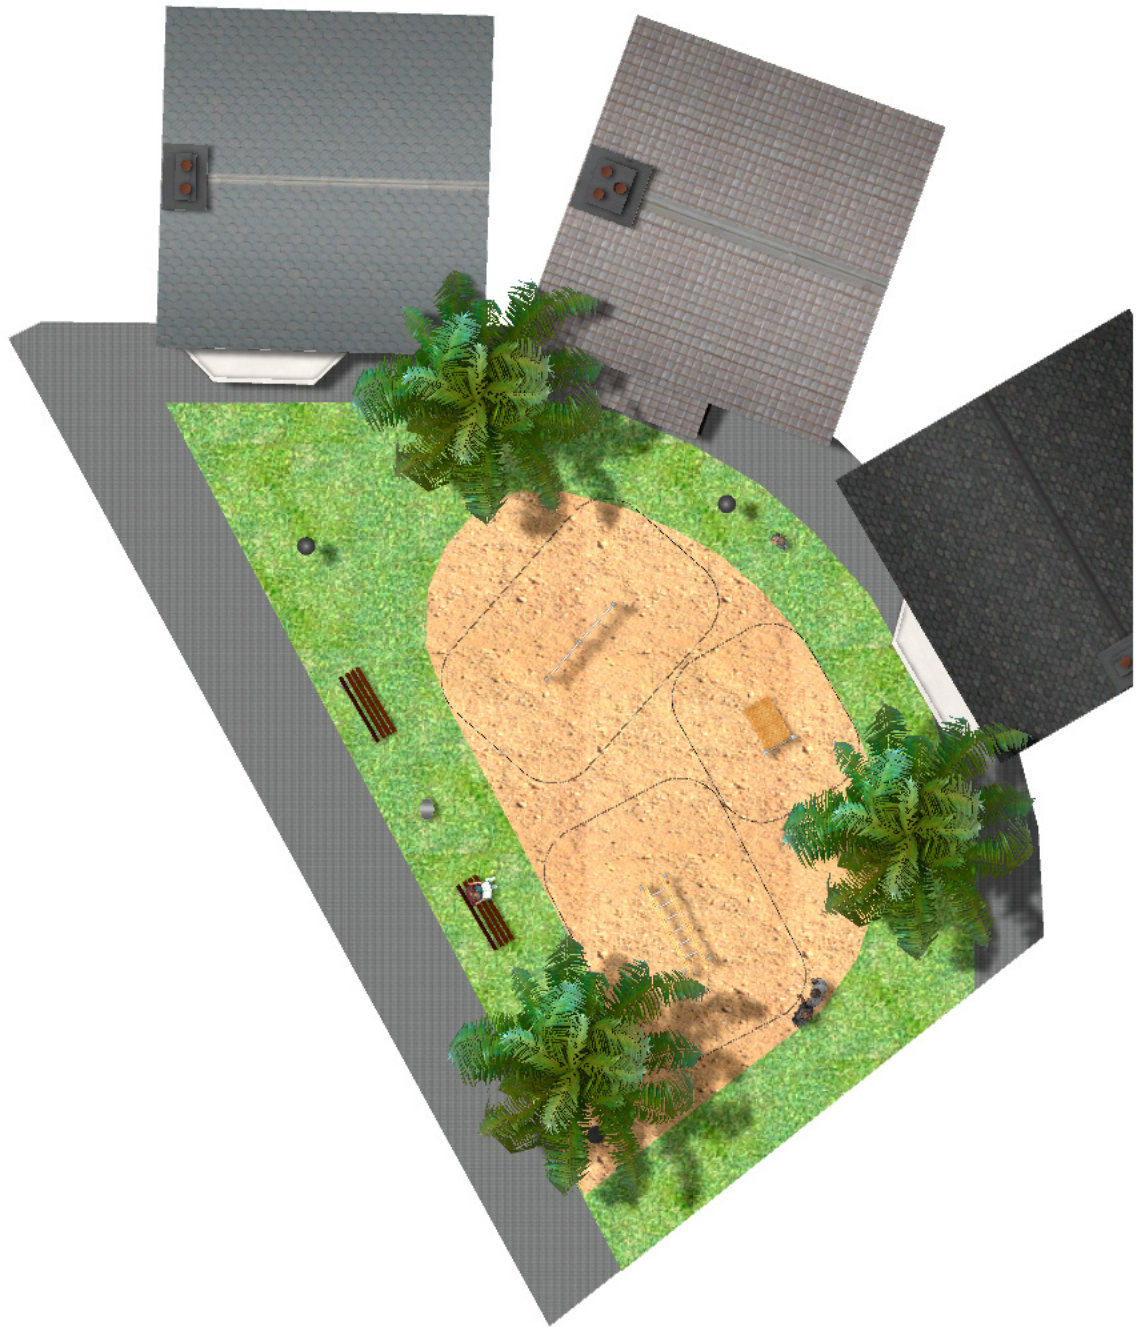

BENITO

-Playground Equipment

Project

PROJ-046-2018

Surface: 113 m²

Email: info@benito.com

Telephone: +34 93 852 1000

BENITO
-Playground Equipment

BENITO
-Playground Equipment

BENITO
-Playground Equipment

Product	Description
<p>JCIR02</p> 	<p>Abdominal The Work-fit range is complete and all elements can be perfectly combined to create a customised circuit. Work-fit allows you to combine walking or running with different exercises to maintain an active, healthy lifestyle. Work-fit is manufactured entirely from wood; it is therefore recommended to install it in natural environments.</p> <p>Data Sheet Certificate</p>
<p>JCIR03</p> 	<p>Wall Bars The Work-fit range is complete and all elements can be perfectly combined to create a customised circuit. Work-fit allows you to combine walking or running with different exercises to maintain an active, healthy lifestyle. Work-fit is manufactured entirely from wood; it is therefore recommended to install it in natural environments.</p> <p>Data Sheet Certificate</p>
<p>JCIR17</p> 	<p>Clinging The Work-fit range is complete and all elements can be perfectly combined to create a customized circuit based on the objectives for which it was designed. Work-fit allows you to perfectly combine walking or running with various exercises to maintain a healthy lifestyle. Work-fit is made entirely of wood, and for this reason, it is recommended to install it in natural environments.</p> <p>Data Sheet JCIR17 Certificate</p>