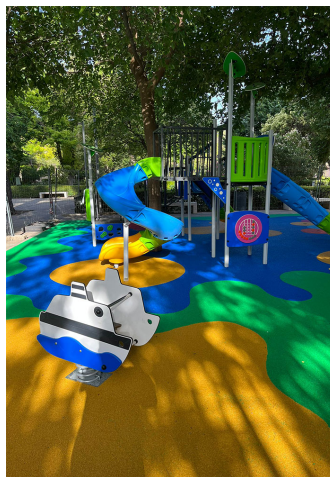

The City Council of Mancha Real called on BENITO to create a new playground area with bright colours.

Mancha Real (Spain)

The City Council of Mancha Real called on BENITO to create a new playground area with bright colours.

Mancha Real, a municipality with a long olive growing tradition located 19 km away from Jaén, is one of the most important industrial hubs of the province.

Recently, the municipality has decided to create new spaces where children can play and develop new abilities. To achieve this, it called on BENITO which supplied the playground equipment and paving.

The inclusive multigame elements with slides and panels are from the **Alu range**, which is characterised by its vivid colours and zero maintenance. We can also find **Julián and Barco spring swings**, designed by Mariscal, and a **Curvo swing**.

However, the element that stands out the most is, without any doubt, the rubber flooring. It has very attractive and eye-catching colours and, on top of that, this surface has also been used to add even more playability to the playground as it includes the design of a hopscotch and twister.