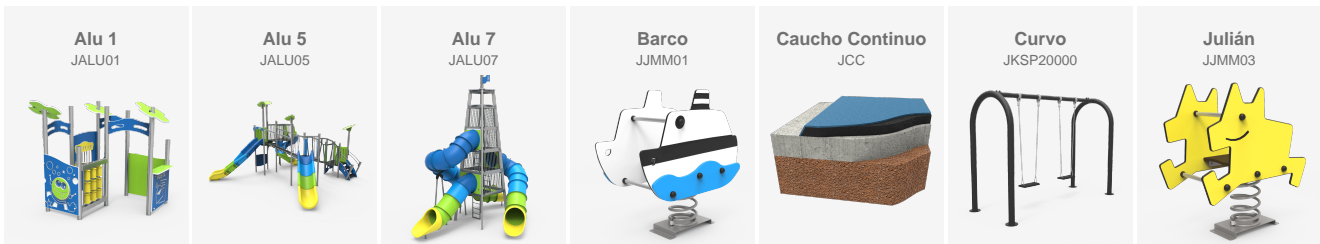

The City Council of Mancha Real called on BENITO to create a new playground area with bright colours.

Mancha Real (Spain)

The City Council of Mancha Real called on BENITO to create a new playground area with bright colours.

Mancha Real, a municipality with a long olive growing tradition located 19 km away from Jaén, is one of the most important industrial hubs of the province.

Recently, the municipality has decided to create new spaces where children can play and develop new abilities. To achieve this, it called on BENITO which supplied the playground equipment and paving.

The inclusive multigame elements with slides and panels are from the **Alu range**, which is characterised by its vivid colours and zero maintenance. We can also find **Julián and Barco spring swings**, designed by Mariscal, and a **Curvo swing**.

However, the element that stands out the most is, without any doubt, the rubber flooring. It has very attractive and eye-catching colours and, on top of that, this surface has also been used to add even more playability to the playground as it includes the design of a hopscotch and twister.