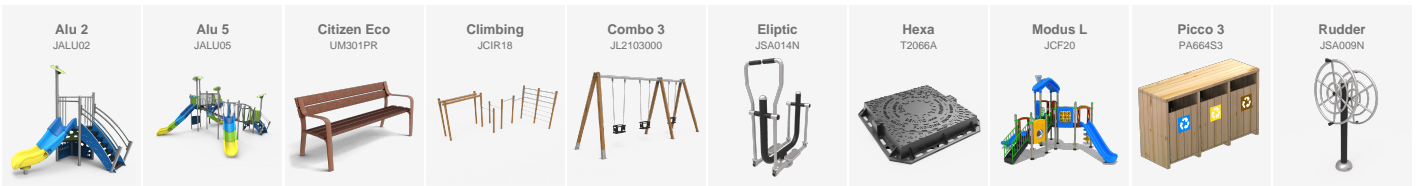

A complete playground with a set of recreational equipment, healthy elements, adapted flooring and EcoCitizen benches in Ostia, Italy

In the city of Ostia, near Rome, in Italy, spaces for recreational equipment and healthy elements have been created in the same area. The project featuring adapted and accessible Alu equipment and flooring is complemented with Citizen Eco benches.

V. | The constant improvement and evolution of our products may result in some modifications of the technical specifications and characteristics of the products without prior notice.