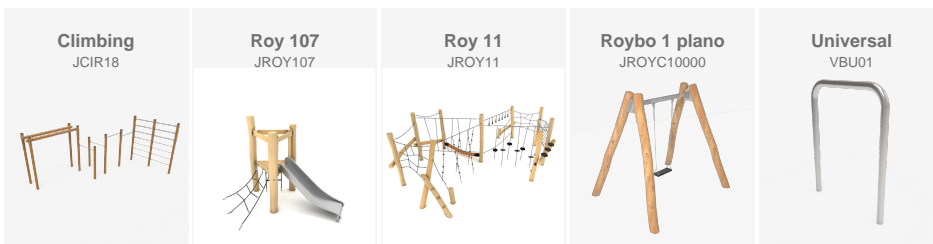

New Parc Mediterrània at the Port of Tarragona, a renaturalised space with play, sports and leisure areas that strengthen the connection between the port and the city.

Need / Problem: The area required more green space, social gathering areas and facilities that encourage outdoor activity.

Solution: Creation of a park featuring children's play areas, a fitness circuit, urban furniture and bicycle parking.

Result: A greener, more active space connected to both the city and the waterfront.

Parc Mediterrània, inaugurated at the **Port of Tarragona**, forms part of the transformation of the Port Authority surroundings into a new sustainable, pedestrian-friendly and renaturalised urban space. The project has increased green areas, improved walking and cycling mobility, and created a new meeting point by the sea.

BENITO contributed to the project with the installation of a **playground made from robinia hardwood**, a durable material that integrates naturally into the landscape. The area includes **ROY 11 balance structures, ROY 107 modular play units and swings**, designed to encourage activity, exploration and shared play.

The space also features a **Work-Fit fitness circuit**, entirely made of wood, allowing users to combine walking or running with physical exercise and promote healthy lifestyles.

The project is completed with **Universal bike racks**, creating comfortable gathering areas and encouraging more sustainable mobility.