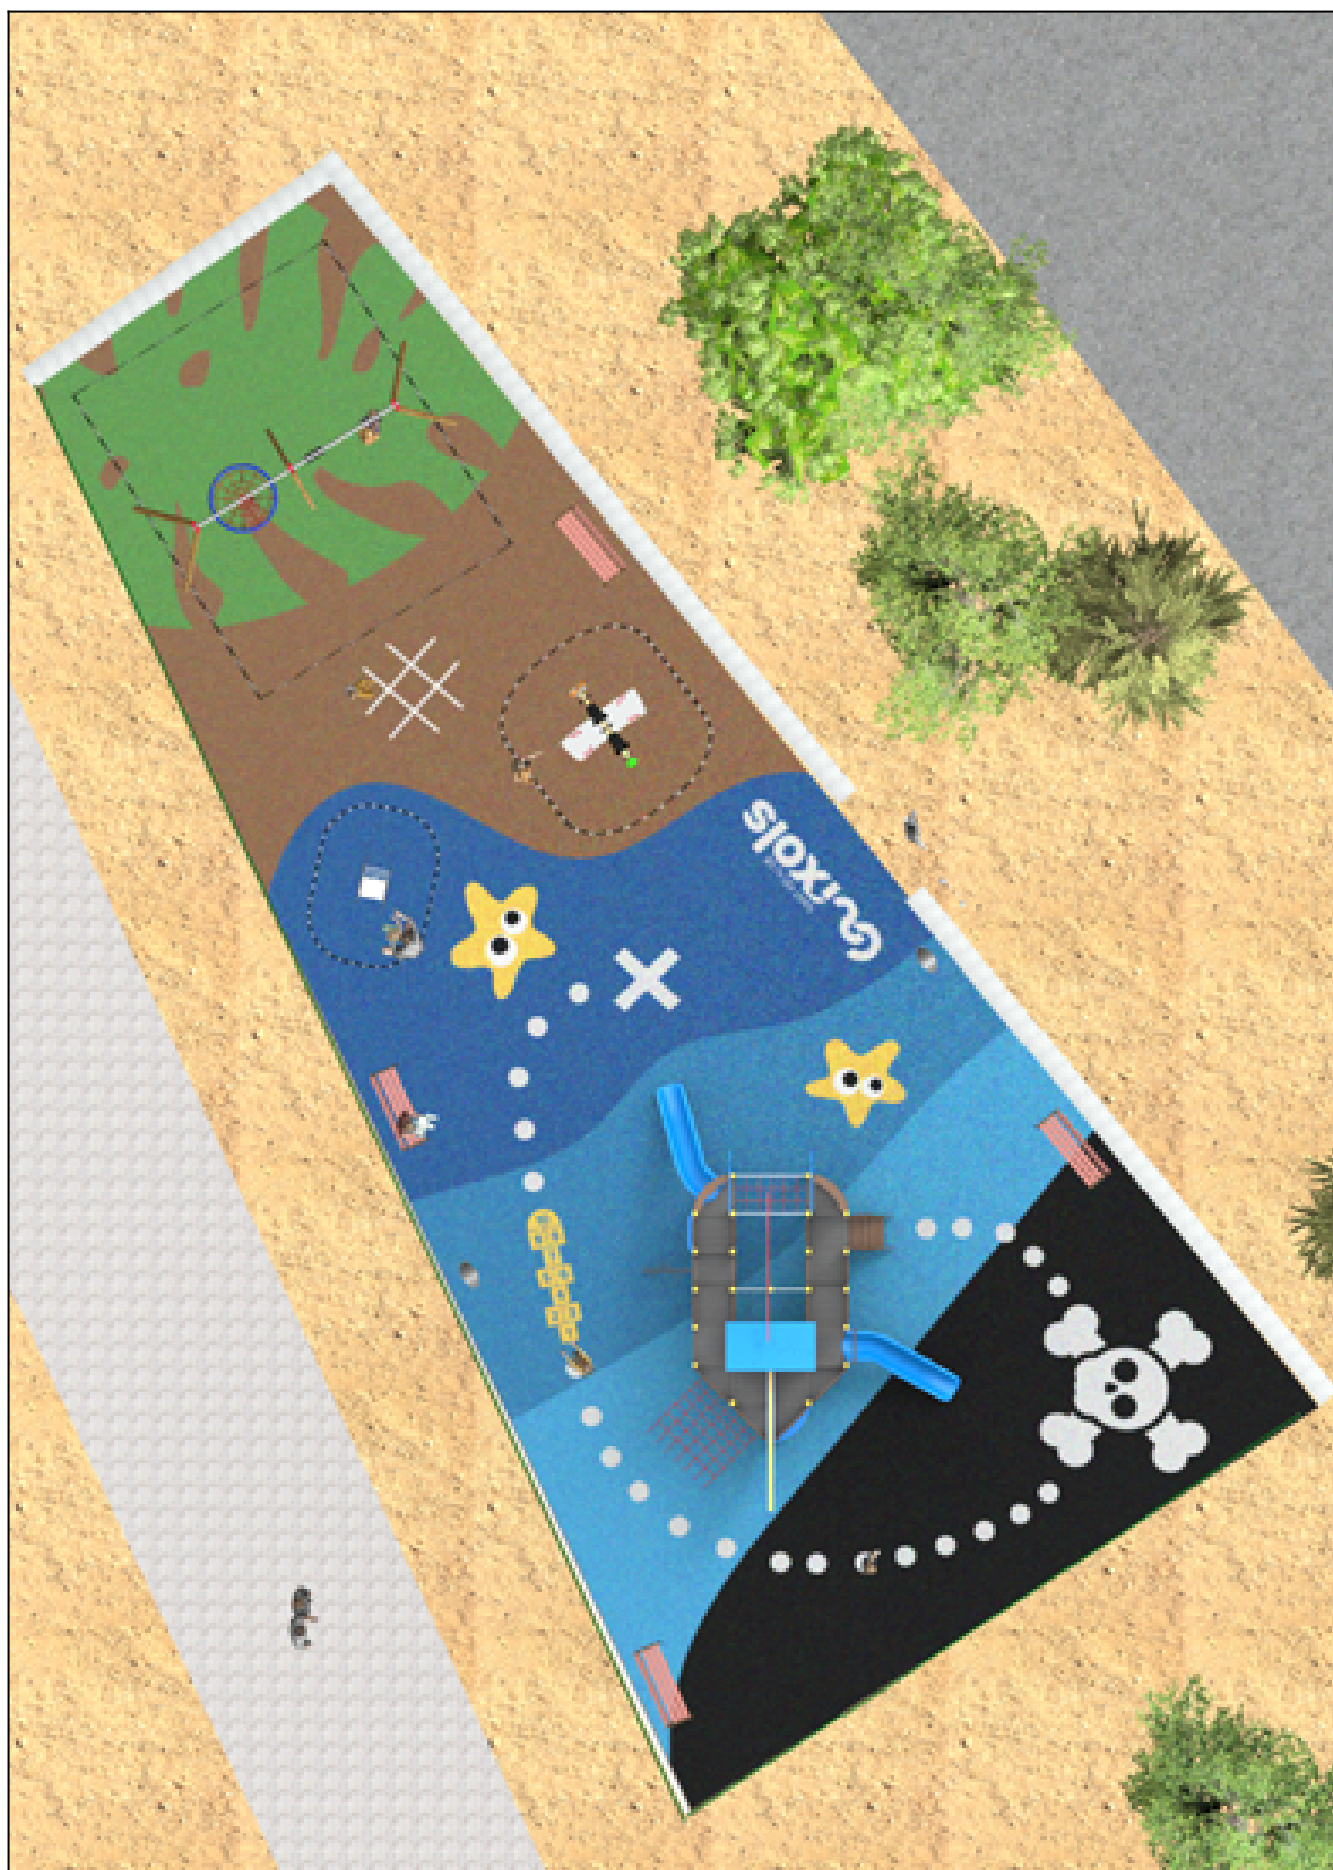

BENITO

–Playground Equipment

Project

PROJ-013-2022

Surface: 390 m²

Email: info@benito.com

Telephone: +34 93 852 1000

BENITO
-Playground Equipment

BENITO
-Playground Equipment

BENITO
-Playground Equipment

BENITO
-Playground Equipment

| Product | Description |
|---|---|
| <p>JCC</p>  | <p>Caucho Continuo High-quality, non-slip, non-toxic, and eco-friendly rubber, RECYCLED AND RECYCLABLE. Our continuous rubber flooring is manufactured using high-quality materials in accordance with current European safety standard EN-1177.</p> <p>Data Sheet JCC</p> |
| <p>JFS11</p>  | <p>Sky The thrill of flying a tandem airplane with friends hanging from the wings. Fun Springs for kids that enhance their learning. Made with durable materials and certified according to EN1176.</p> <p>Data Sheet Certificate Certificate Conformity</p> |
| <p>JJMM01</p>  | <p>Barco Designed by Javier Mariscal. Half-artist half-designer, his childlike strokes and Latin aesthetic combine perfectly with this kind of product.</p> <p>Data Sheet Certificate Certificate Conformity</p> |
| <p>JL2311010H</p>  | <p>Combo 6 Swings for children made of different materials such as wood and steel. Resistant to abrasion, corrosion and bad weather conditions.</p> <p>Data Sheet Certificate Certificate Conformity</p> |
| <p>JTEM05</p>  | <p>Perla Azul A themed play structure with a nautical aesthetic, designed as a ship distributed across several levels. Its design combines large-format side panels with marine graphic details that reinforce symbolic play and the overall visual identity. It incorporates multiple access points via nets and climbing structures, as well as curved Slides integrated into the sides, creating dynamic and stimulating routes. Made with durable, low-maintenance materials, it is designed to guarantee longevity, safety, and a high visual impact in public spaces.</p> <p>Data Sheet JTEM05</p> |