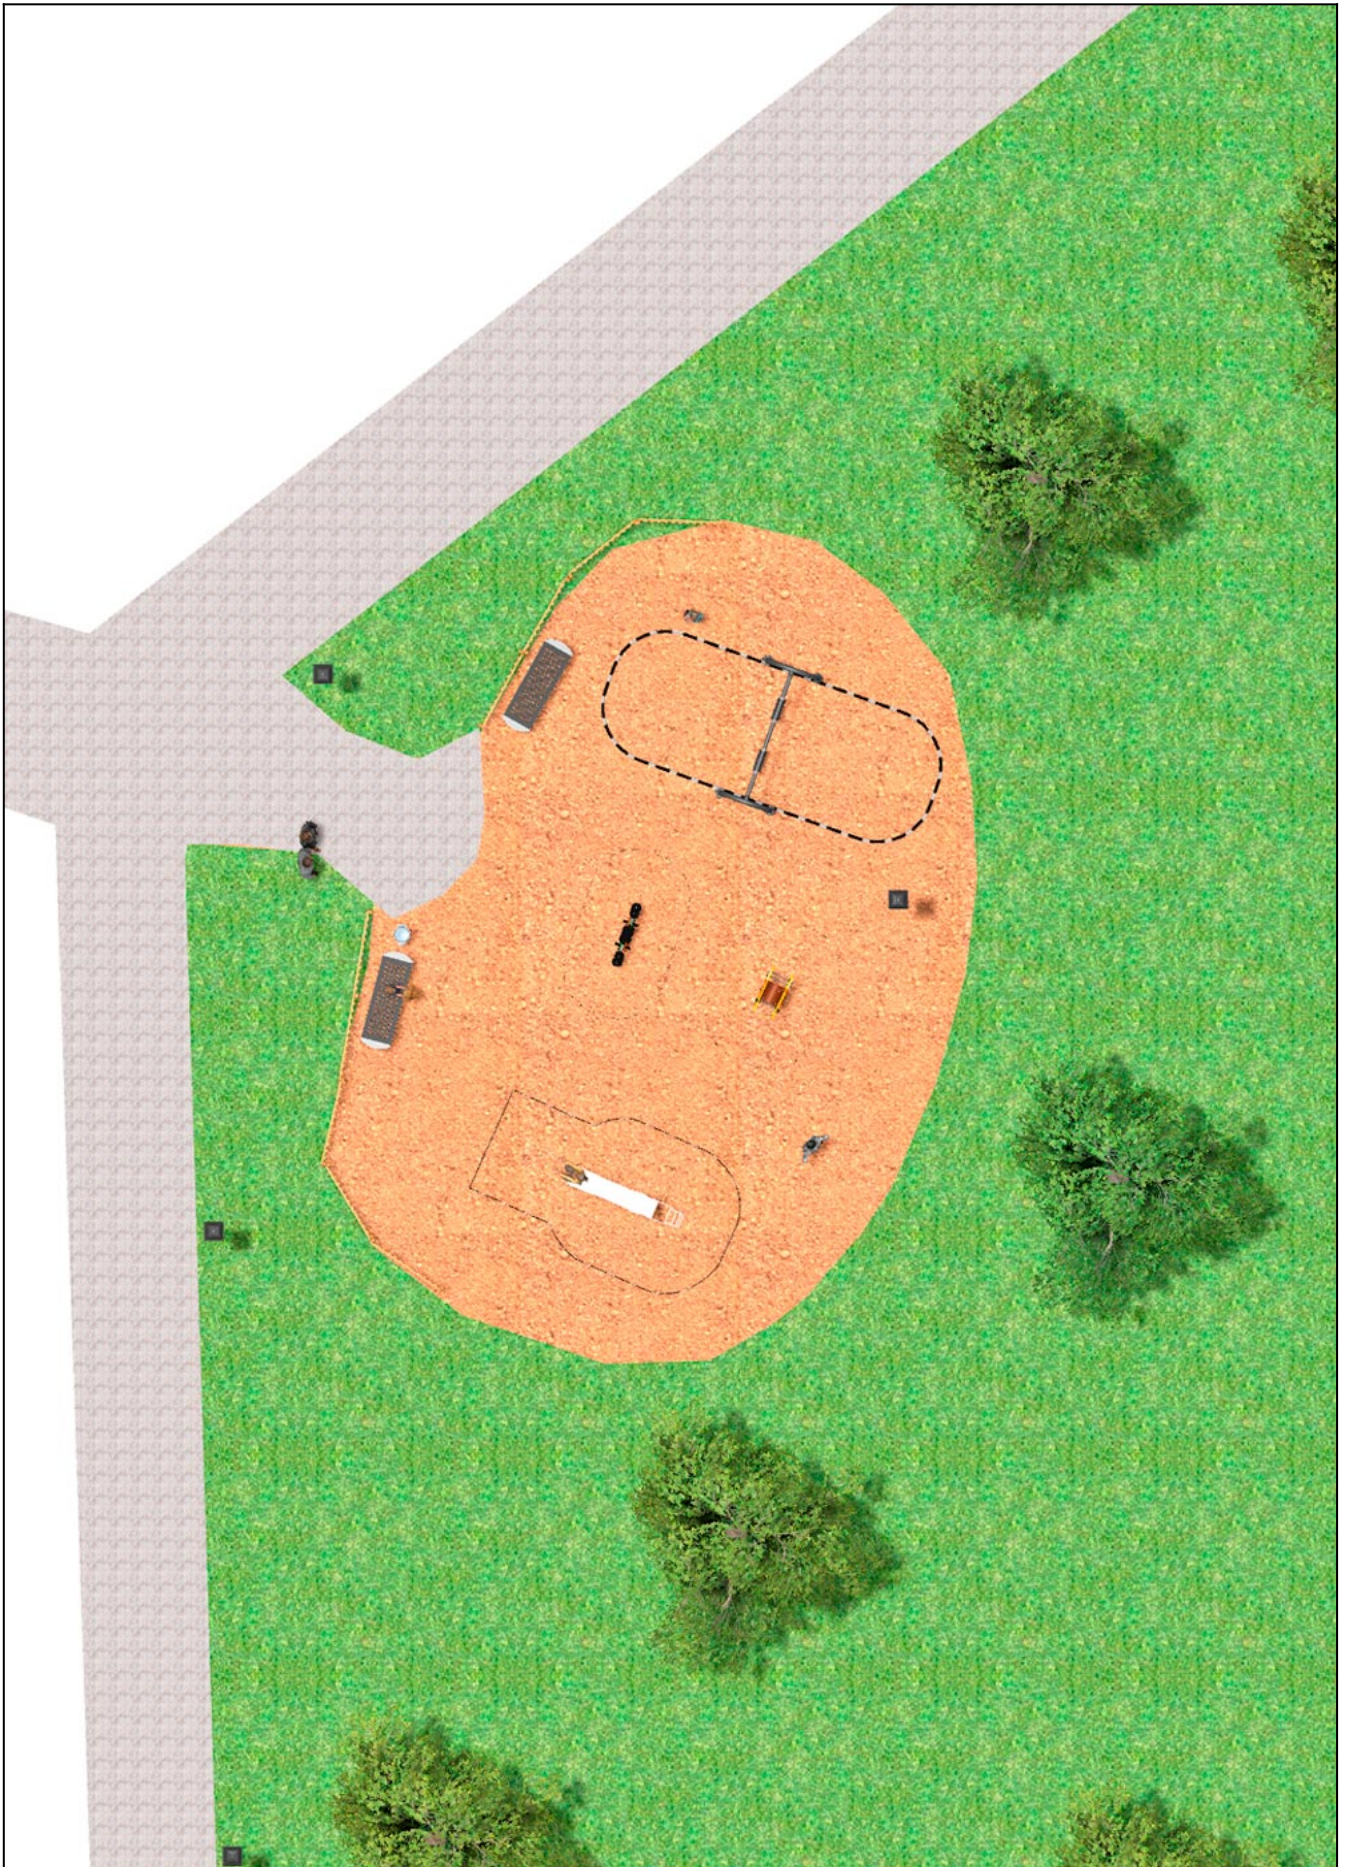

## Project

PROJ-034-2018

Surface: 225 m<sup>2</sup>

Email: [info@benito.com](mailto:info@benito.com)

Telephone: +34 93 852 1000

**BENITO**  
-Playground Equipment

**BENITO**  
-Playground Equipment

**BENITO**  
-Playground Equipment