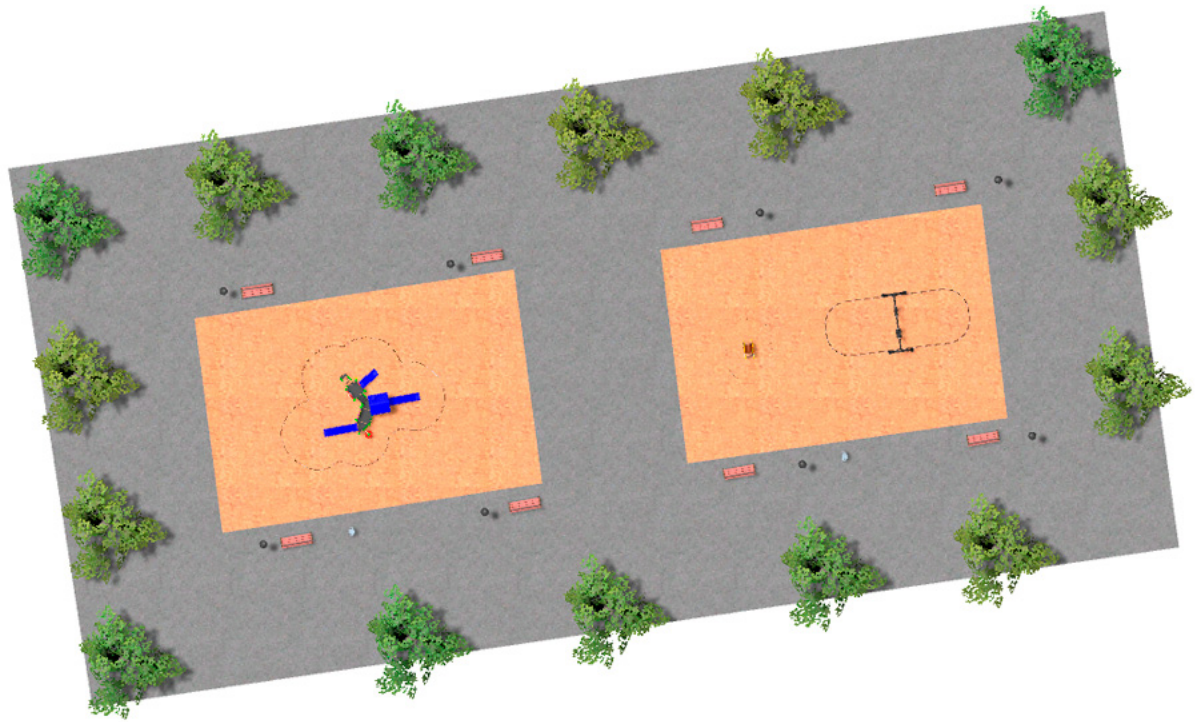

BENITO

–Playground Equipment

Project

PROJ-035-2018

Surface: 430 m²

Email: info@benito.com

Telephone: +34 93 852 1000

BENITO
-Playground Equipment

BENITO
-Playground Equipment

BENITO
-Playground Equipment

Product	Description
<p>JCF20</p> 	<p>Modus L The Modus collection includes large structures at a very competitive price. Made of powder painted metal posts and UV-resistant rotomoulding parts, which hardly deteriorate over time.</p> <p>Data Sheet JCF20 Certificate</p>
<p>JFS08</p> 	<p>Maia Fun and educative spring swing for children. Made of resistant materials according to the EN1176 standard.</p> <p>Data Sheet Certificate Certificate Conformity</p>
<p>JKSP11000</p> 	<p>Curvo Mixto Swings for children made of different materials such as wood and steel. Resistant to abrasion, corrosion and bad weather conditions.</p> <p>Data Sheet Certificate Certificate Conformity</p>