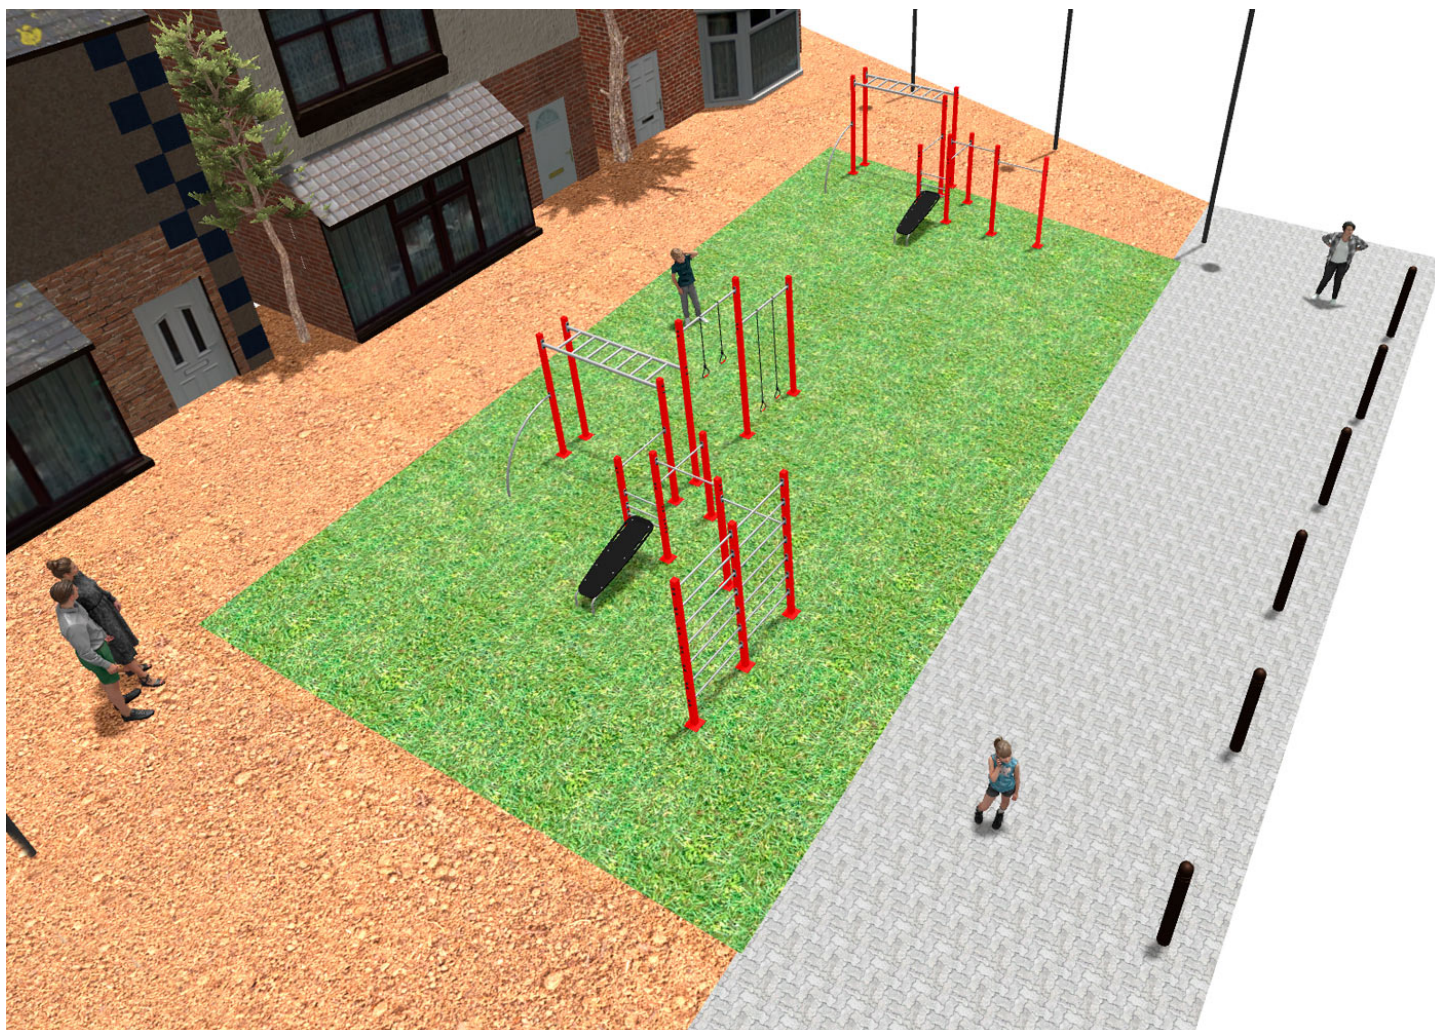

BENITO

-Playground Equipment

Project

PROJ-054-2018

Surface: 160 m²

Email: info@benito.com

Telephone: +34 93 852 1000

BENITO
-Playground Equipment

BENITO
-Playground Equipment

BENITO
-Playground Equipment

Product	Description
<p data-bbox="172 159 272 185">JCIR21H</p> 	<p data-bbox="368 159 555 185">Workfit Pro XXL</p> <p data-bbox="368 190 1453 275">BENITO designs and manufactures sports and leisure areas for exercising and enjoying the outdoors. Work-fit PRO is a professional product intended for people who want to do intensive exercise to strengthen their mind and body.</p> <p data-bbox="368 280 1469 333">Each model includes several elements to do different comprehensive exercises thus developing a good physical condition.</p> <p data-bbox="368 360 627 387">Data Sheet Certificate</p>
<p data-bbox="172 427 272 454">JCIR23H</p> 	<p data-bbox="368 427 520 454">Workfit Pro L</p> <p data-bbox="368 459 1461 512">BENITO designs and manufactures sports and leisure spaces for exercising and enjoying the outdoors without limitations.</p> <p data-bbox="368 517 1433 571">Work-fit PRO is a professional product aimed at people who want to perform intensive exercise to strengthen body and mind .</p> <p data-bbox="368 575 1461 629">Each of the designed models contains several elements to allow for diverse and complete exercises to develop complete physical fitness.</p> <p data-bbox="368 656 627 683">Data Sheet Certificate</p>