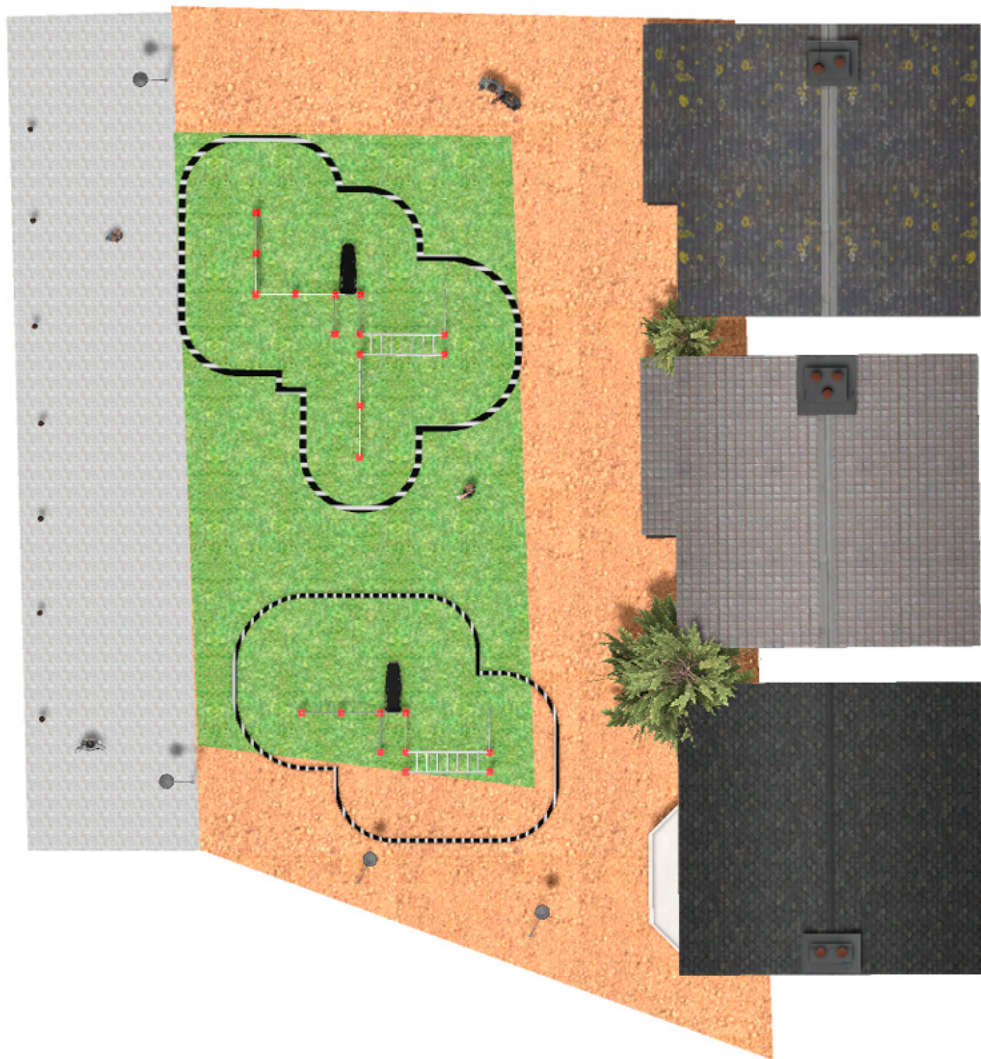

BENITO

-Playground Equipment

Project

PROJ-054-2018

Surface: 160 m²

Email: info@benito.com

Telephone: +34 93 852 1000

BENITO
-Playground Equipment

BENITO
-Playground Equipment

BENITO
-Playground Equipment

Product	Description
<p data-bbox="172 159 272 185">JCIR21H</p> 	<p data-bbox="368 159 555 185">Workfit Pro XXL</p> <p data-bbox="368 190 1453 275">BENITO designs and manufactures sports and leisure areas for exercising and enjoying the outdoors. Work-fit PRO is a professional product intended for people who want to do intensive exercise to strengthen their mind and body.</p> <p data-bbox="368 280 1469 333">Each model includes several elements to do different comprehensive exercises thus developing a good physical condition.</p> <p data-bbox="368 360 627 387">Data Sheet Certificate</p>
<p data-bbox="172 427 272 454">JCIR23H</p> 	<p data-bbox="368 427 520 454">Workfit Pro L</p> <p data-bbox="368 459 1461 512">BENITO designs and manufactures sports and leisure spaces for exercising and enjoying the outdoors without limitations.</p> <p data-bbox="368 517 1433 571">Work-fit PRO is a professional product aimed at people who want to perform intensive exercise to strengthen body and mind .</p> <p data-bbox="368 575 1461 629">Each of the designed models contains several elements to allow for diverse and complete exercises to develop complete physical fitness.</p> <p data-bbox="368 656 627 683">Data Sheet Certificate</p>