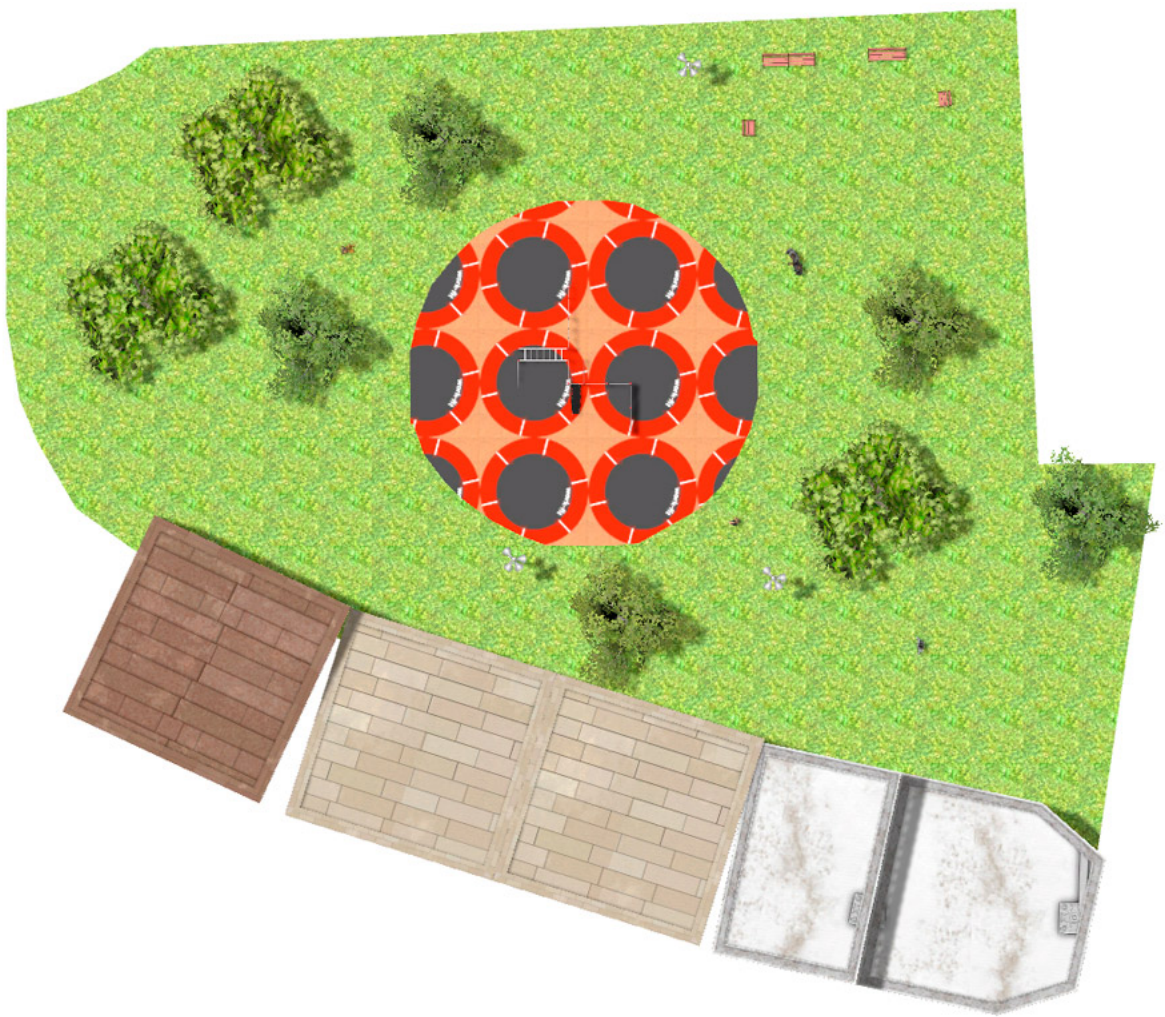

BENITO

-Playground Equipment

Project

PROJ-062-2018

Surface: 255 m²

Email: info@benito.com

Telephone: +34 93 852 1000

BENITO
-Playground Equipment

BENITO
-Playground Equipment

BENITO

-Playground Equipment

Product	Description
<p data-bbox="172 159 272 185">JCIR21H</p> 	<p data-bbox="368 159 555 185">Workfit Pro XXL</p> <p data-bbox="368 190 1453 275">BENITO designs and manufactures sports and leisure areas for exercising and enjoying the outdoors. Work-fit PRO is a professional product intended for people who want to do intensive exercise to strengthen their mind and body.</p> <p data-bbox="368 280 1469 333">Each model includes several elements to do different comprehensive exercises thus developing a good physical condition.</p> <p data-bbox="368 360 627 387">Data Sheet Certificate</p>