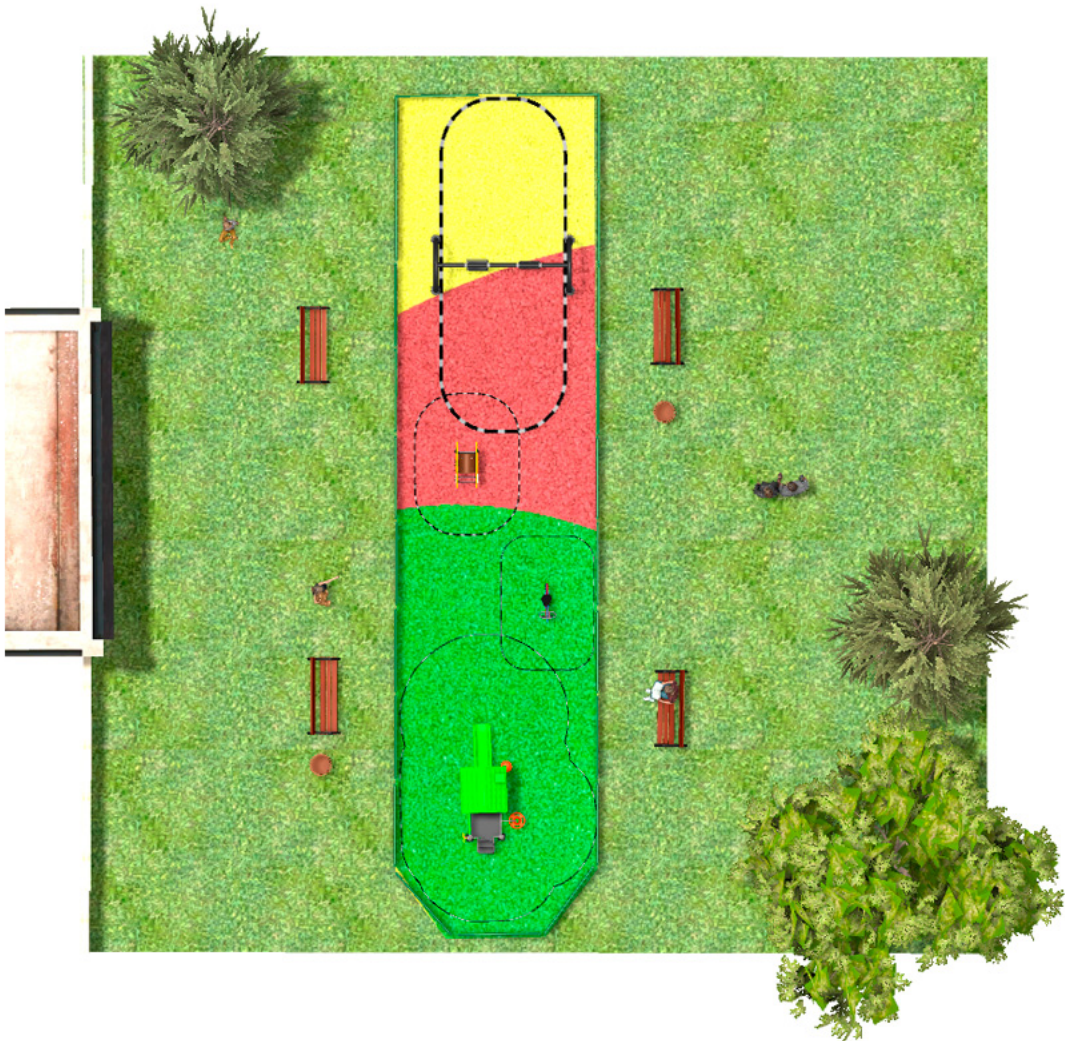

Project

PROJ-087-2018

Surface: 95 m²

Email: info@benito.com

Telephone: +34 93 852 1000

BENITO
-Playground Equipment

BENITO
-Playground Equipment

BENITO
-Playground Equipment

Product	Description
<p data-bbox="156 159 284 185">JKSP11000</p> 	<p data-bbox="368 159 507 185">Curvo Mixto</p> <p data-bbox="368 188 1477 244">Swings for children made of different materials such as wood and steel. Resistant to abrasion, corrosion and bad weather conditions.</p> <p data-bbox="368 275 884 302"> Data Sheet Certificate Certificate Conformity </p>
<p data-bbox="181 427 256 454">JFS08</p> 	<p data-bbox="368 427 424 454">Maia</p> <p data-bbox="368 456 1410 512">Fun and educative spring swing for children. Made of resistant materials according to the EN1176 standard.</p> <p data-bbox="368 544 884 571"> Data Sheet Certificate Certificate Conformity </p>
<p data-bbox="177 696 261 723">JFS104</p> 	<p data-bbox="368 696 440 723">Vespa</p> <p data-bbox="368 725 1410 781">Fun and educative spring swing for children. Made of resistant materials according to the EN1176 standard.</p> <p data-bbox="368 813 884 840"> Data Sheet Certificate Certificate Conformity </p>
<p data-bbox="181 965 256 992">JCF18</p> 	<p data-bbox="368 965 472 992">Modus S</p> <p data-bbox="368 994 1465 1050">The Modus collection includes large structures at a very competitive price. Made of powder painted metal posts and UV-resistant rotomoulding parts, which hardly deteriorate over time.</p> <p data-bbox="368 1081 627 1108"> Data Sheet Certificate </p>