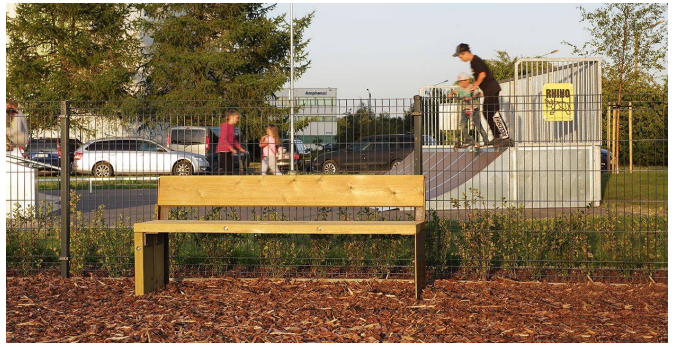

V. | The constant improvement and evolution of our products may result in some modifications of the technical specifications and characteristics of the products without prior notice.