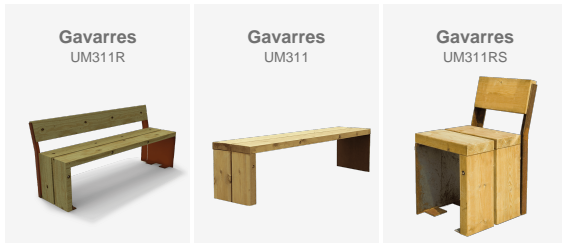

BENITO

info@benito.com
tel. 93 852 1000

BENITO

-Site Furnishing

France

Installation of Gavarres benches, tables and bins, ideal for rural environments thanks to the use of wood and Corten steel.

Elements of BENITO's **Gavarres street furniture** range have been installed in a park located in the French Alp region.

BENITO

info@benito.com
tel. 93 852 1000

Gavarres benches and chairs with a natural aesthetic installed in a park in Estonia.

The urban furniture from the Gavarres collection is characterized by its pine wood planks treated with autoclave and corten steel structures. This combination not only offers an aesthetic and contemporary design but is also ideal for adding a more natural and warm touch to urban spaces.