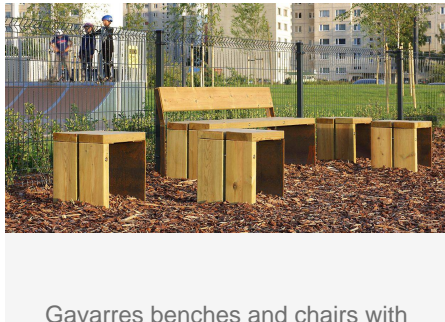

Priisle Park is now furnished with Gavarres benches and stool chairs, adapting to rest and social needs, creating a comfortable, modern, and welcoming space for all visitors.

Tallinn (Estonia)

Benito DESIGN installs its Gavarres collection in the center of Estonia, seamlessly blending the local environment with its innovative design products.

Tallin (Estonia)

Installation of Gavarres benches, tables and bins, ideal for rural environments thanks to the use of wood and Corten steel.

France

Gavarres benches and chairs with a natural aesthetic installed in a park in Estonia.

ST. ANDRÉ
VVBA164

Tor
UM353

Tor
PA619

Yelloh! Village Le Brasilia campsite, located in **Canet-en-Roussillon**, has enhanced its outdoor spaces with the installation of new urban furniture. The campsite has opted for a rustic and natural style that blends harmoniously with its surroundings. To achieve this, they have **combined Gavarres benches with Tor benches and Tor litter bins**, all made from treated pine wood and corten steel – a combination that fits beautifully into the site's green areas.