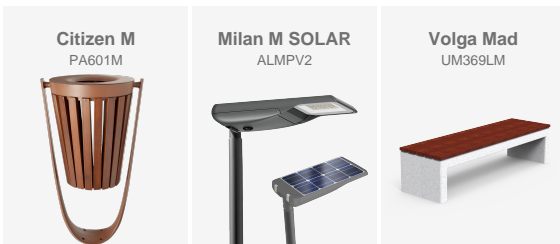

Milan Solar lighting installation: an all-in-one design with integrated solar panel, battery, and control system, accompanied by Volga benches and Citizen bins. Functional solution and urban elegance.

Barcelona (Spain)

BENITO

-Site Furnishing

Barcelona (Spain)

Milan Solar lighting installation: an all-in-one design with integrated solar panel, battery, and control system, accompanied by Volga benches and Citizen bins. Functional solution and urban elegance.

In the town of Polinyà, in the province of Barcelona, a significant expansion of the Municipal Cemetery has been carried out to improve its functionality and aesthetics.

In this project, **Milan Solar lighting** has been installed, integrating a solar panel, battery, and control system within the structure itself, providing an efficient and sustainable lighting solution. Additionally, the new urban furniture has been carefully selected to harmonize with the surroundings. **Volga benches**, with wooden slats, offer a welcoming space for rest, while **Citizen M bins** make cleaning and maintenance easier.