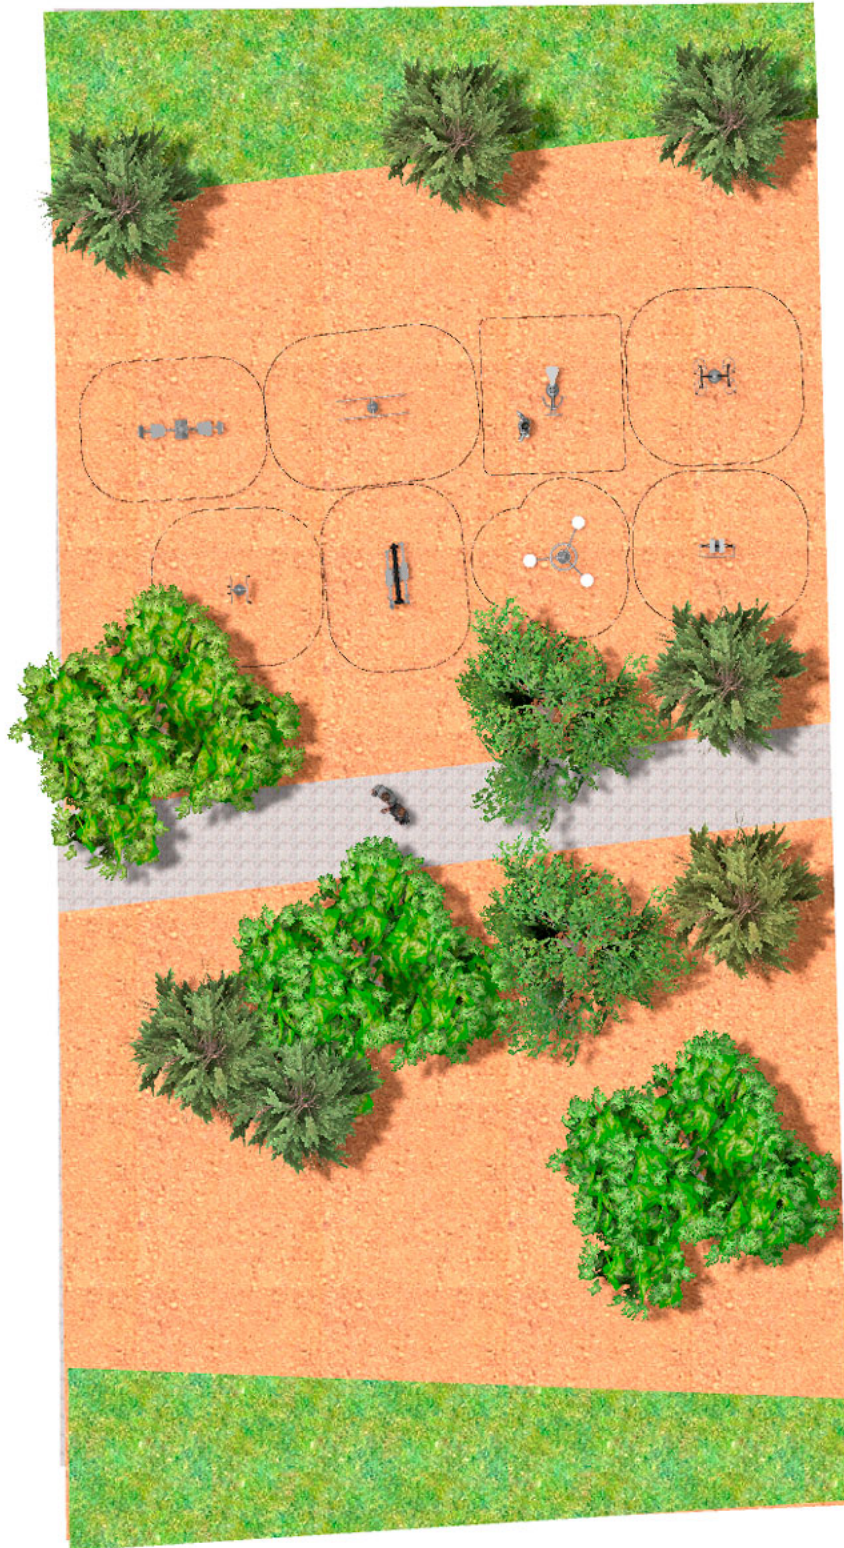

# BENITO

-Playground Equipment

## Project

PROJ-004-2018

Surface: 110 m<sup>2</sup>

Email: [info@benito.com](mailto:info@benito.com)

Telephone: +34 93 852 1000

**BENITO**  
-Playground Equipment

**BENITO**  
-Playground Equipment

**BENITO**  
-Playground Equipment