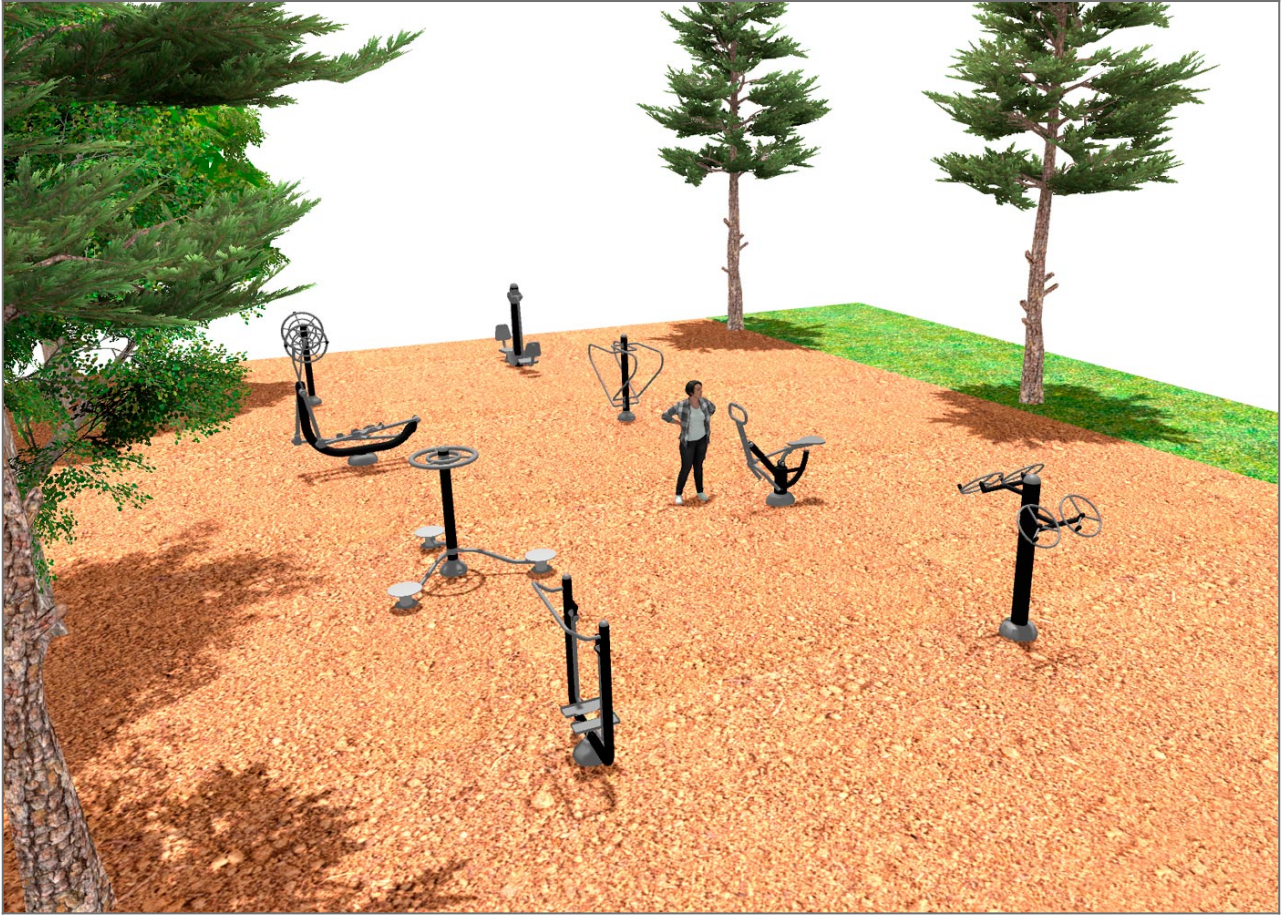

# BENITO

-Playground Equipment

## Project

PROJ-004-2018

Surface: 110 m<sup>2</sup>

Email: [info@benito.com](mailto:info@benito.com)

Telephone: +34 93 852 1000

**BENITO**  
-Playground Equipment

**BENITO**  
-Playground Equipment

**BENITO**  
-Playground Equipment

Product	Description
<p>JSA008N</p> 	<p><b>Rowing</b>  The <b>healthy elements manufactured by BENITO</b> enable people to exercise in both public and private spaces, increasing their well-being and quality of life while boosting health and social relations.</p> <ul style="list-style-type: none"> <li>- <b>Health functions:</b> improving cardiovascular and respiratory functions, strengthening muscles and enhancing agility, flexibility and coordination of movements.</li> <li>- <b>Social functions:</b> creating leisure activities, promoting social integration and a more intensive recreational use of public spaces.</li> </ul> <p><a href="#">Data Sheet</a> <a href="#">Certificate</a></p>
<p>JSA009N</p> 	<p><b>Rudder</b>  The <b>healthy elements manufactured by BENITO</b> enable people to exercise in both public and private spaces, increasing their well-being and quality of life while boosting health and social relations.</p> <ul style="list-style-type: none"> <li>- <b>Health functions:</b> improving cardiovascular and respiratory functions, strengthening muscles and enhancing agility, flexibility and coordination of movements.</li> <li>- <b>Social functions:</b> creating leisure activities, promoting social integration and a more intensive recreational use of public spaces.</li> </ul> <p><a href="#">Data Sheet</a> <a href="#">Certificate</a></p>