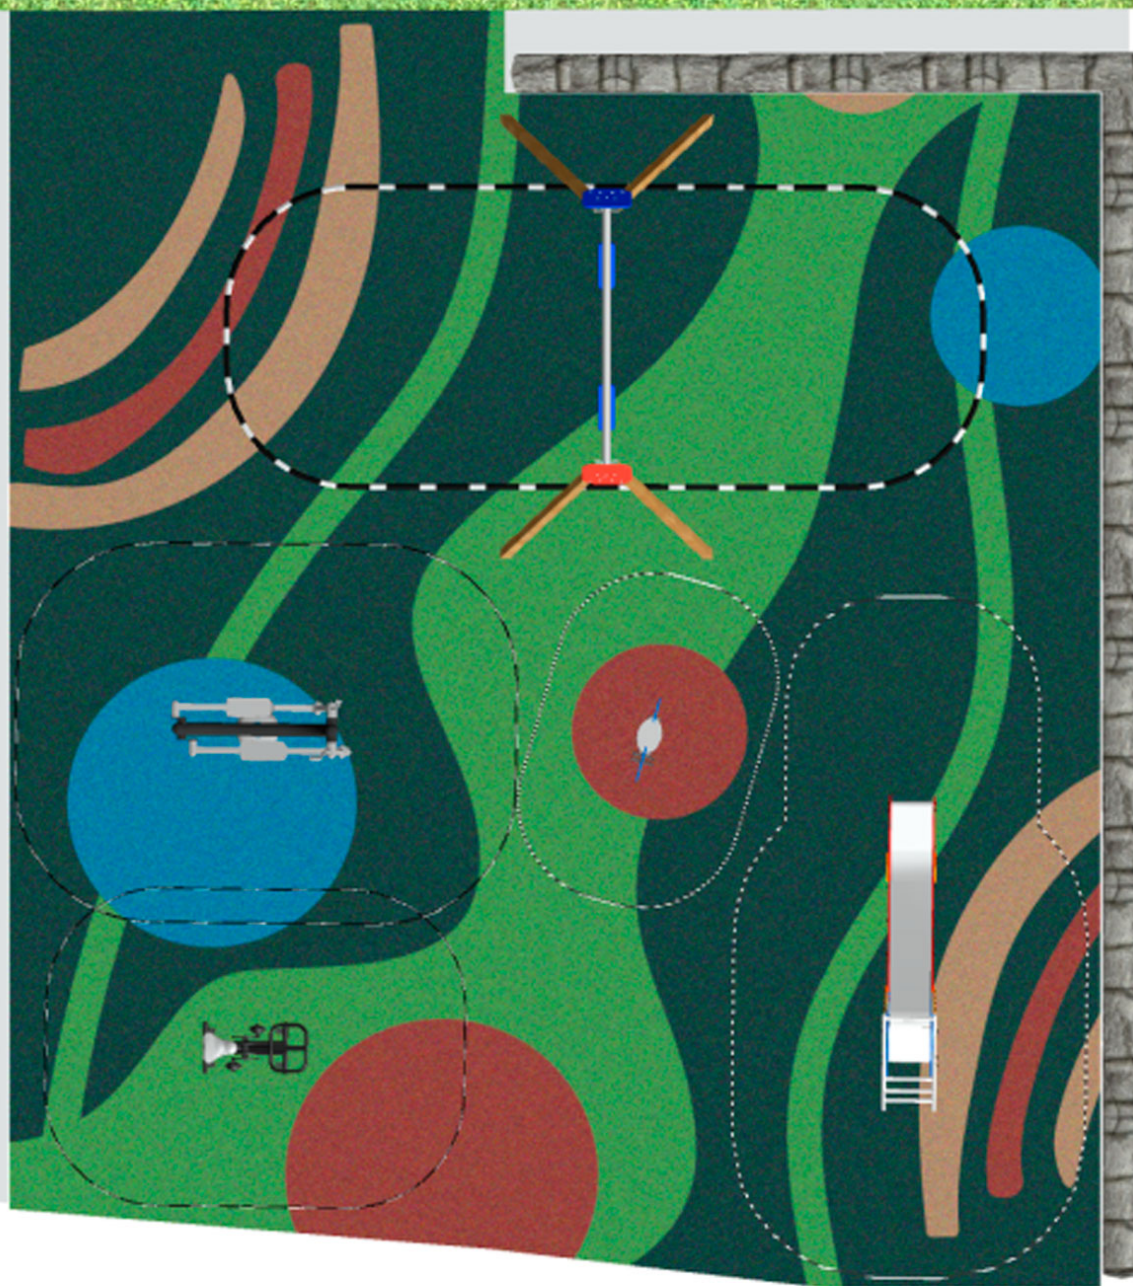

## Project

PROJ-010-2023

Surface: 81 m<sup>2</sup>

Email: [info@benito.com](mailto:info@benito.com)

Telephone: +34 93 852 1000

**BENITO**  
-Playground Equipment

**BENITO**  
-Playground Equipment

**BENITO**  
-Playground Equipment